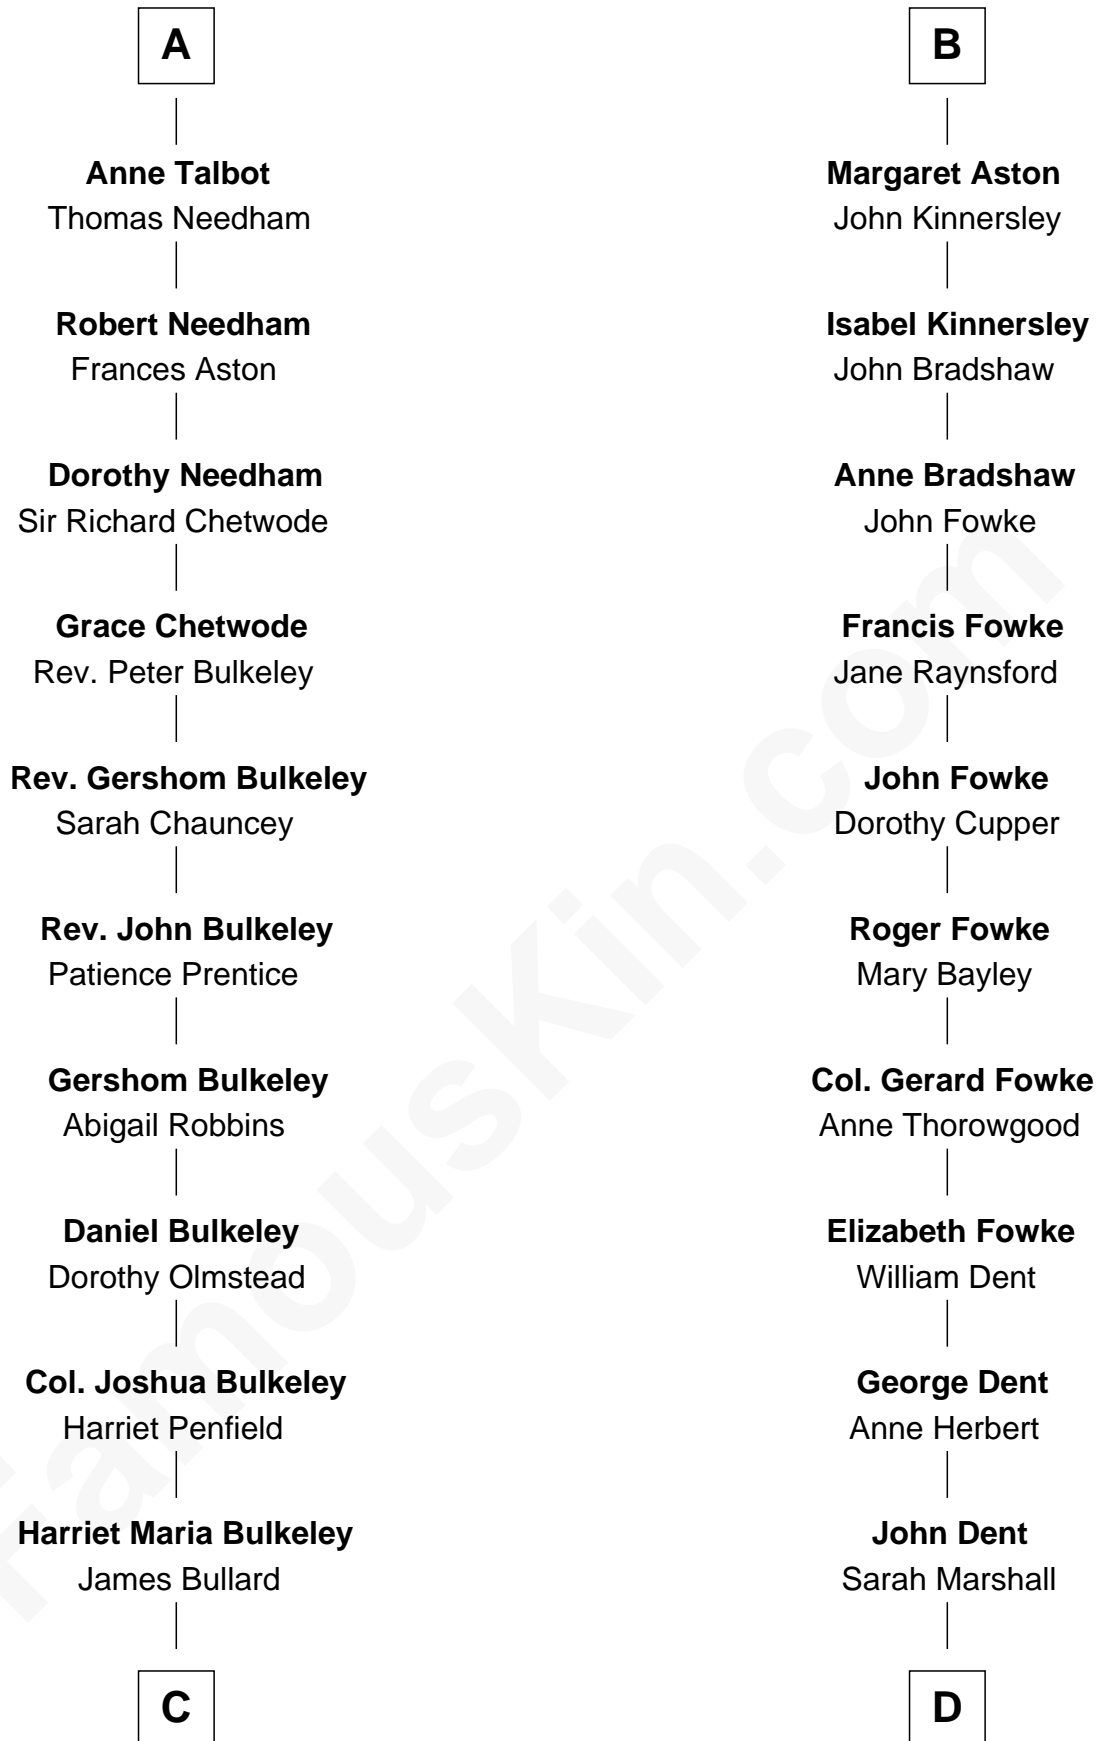

FamousKin.com Relationship Chart of

Michael Bennet

U.S. Senator from Colorado

21st cousin of

Ben Ames Williams

Novelist and Short Story Author

William de Ros
Maude de Vaux

Sir William de Ros
Margery de Badlesmere

Maud de Roos
John de Welles

Margery de Welles
Stephen le Scrope

Maude le Scrope
Sir Baldwin Freville

Joyce Freville
Sir Roger Aston

Sir Robert Aston
Isabel Brereton

John Aston
Elizabeth Delves

B

C