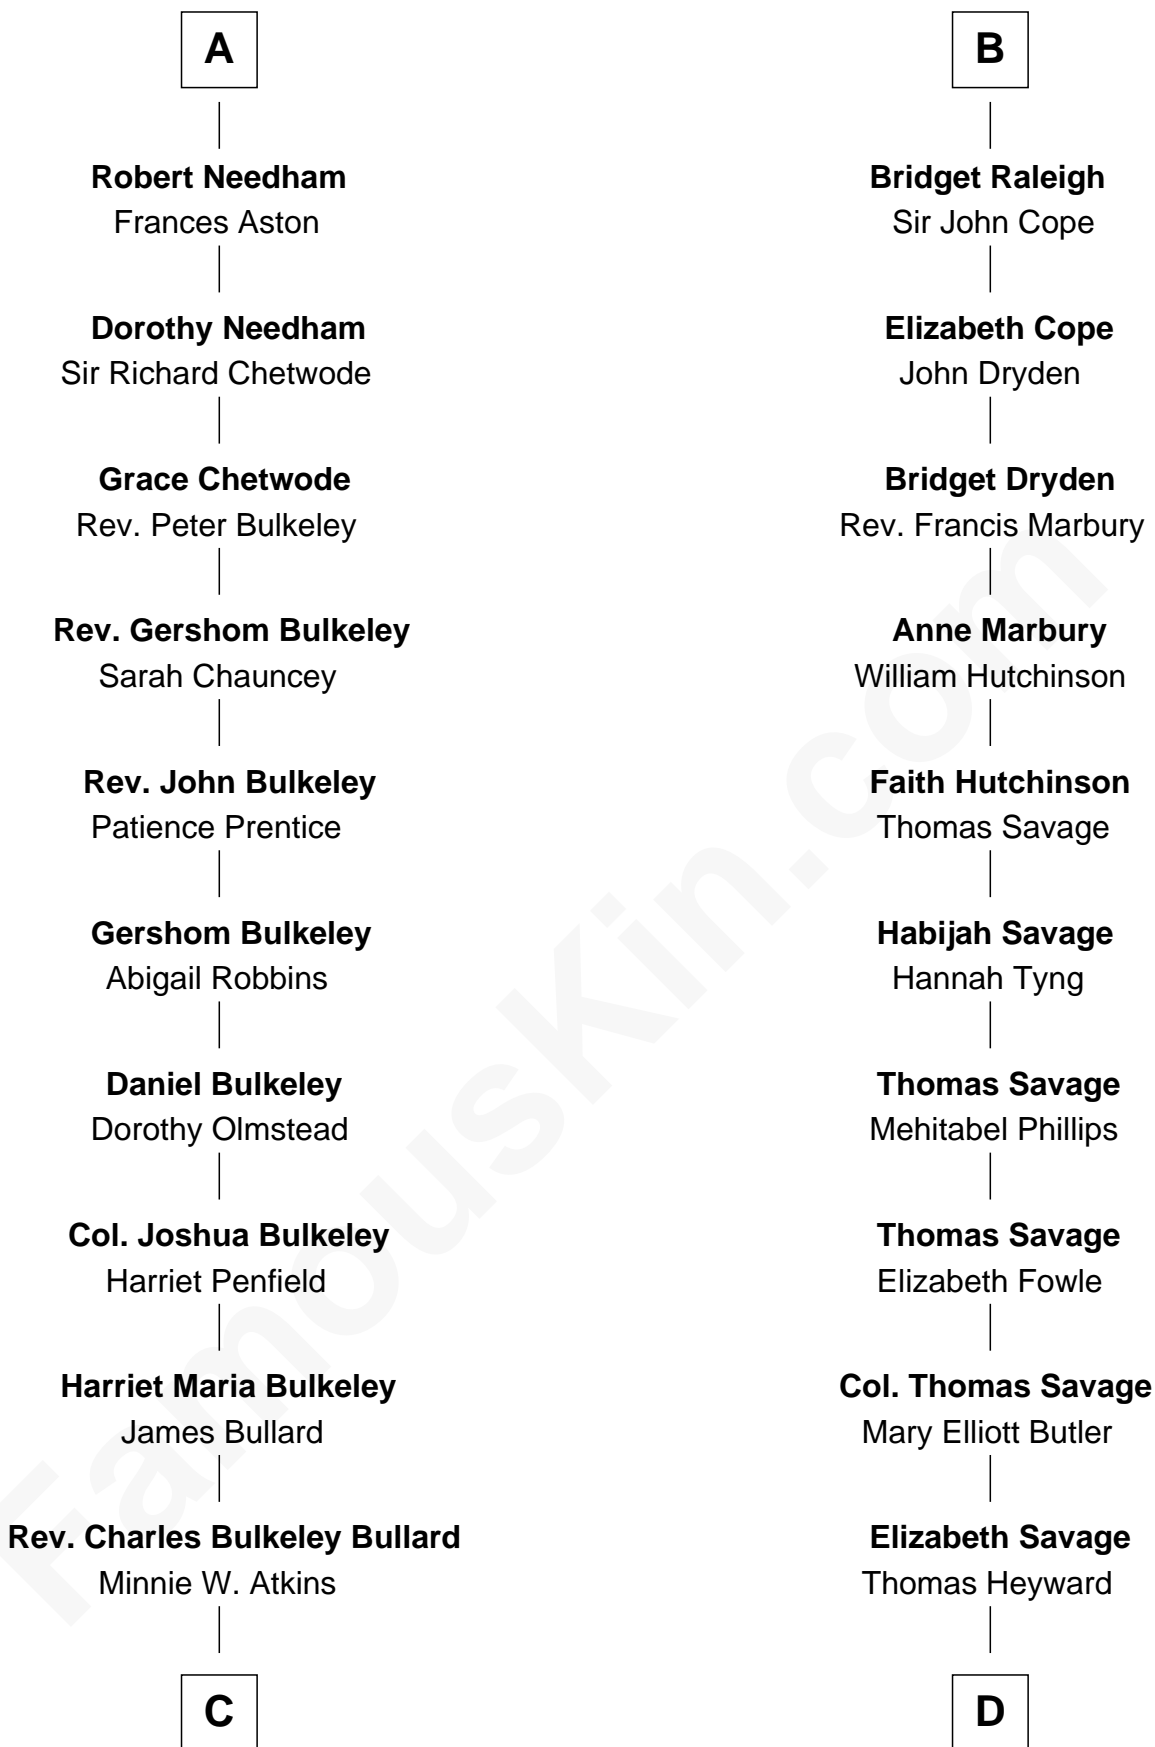

# FamousKin.com Relationship Chart of

**Michael Bennet**

*U.S. Senator from Colorado*

20th cousin 1 time removed of

**DuBose Heyward**

*Author of Porgy (Porgy & Bess)*

**Sir James le Boteler**

Eleanor de Bohun

William Raleigh

**Sir Edward Raleigh**

Margaret Verney

**Sir Edward Raleigh**

Anne Chamberlayne

**B**

**C**

**Helen Bulkley Bullard**  
Farrand Northrop Benedict

**Phoebe Benedict**  
Douglas Joseph Bennet

**Douglas Joseph Bennet**  
Susanne Christine Klejman

**Michael Bennet**  
*U.S. Senator from Colorado*

**D**

**Thomas Heyward**  
Ann Eliza Cuthbert

**Thomas Savage Heyward**  
Georgianna Hasell

**Thomas Savage Heyward**  
Louisa Watkins

**Edwin Watkins Heyward**  
Jane Screven DuBose

**DuBose Heyward**  
*American Novelist*