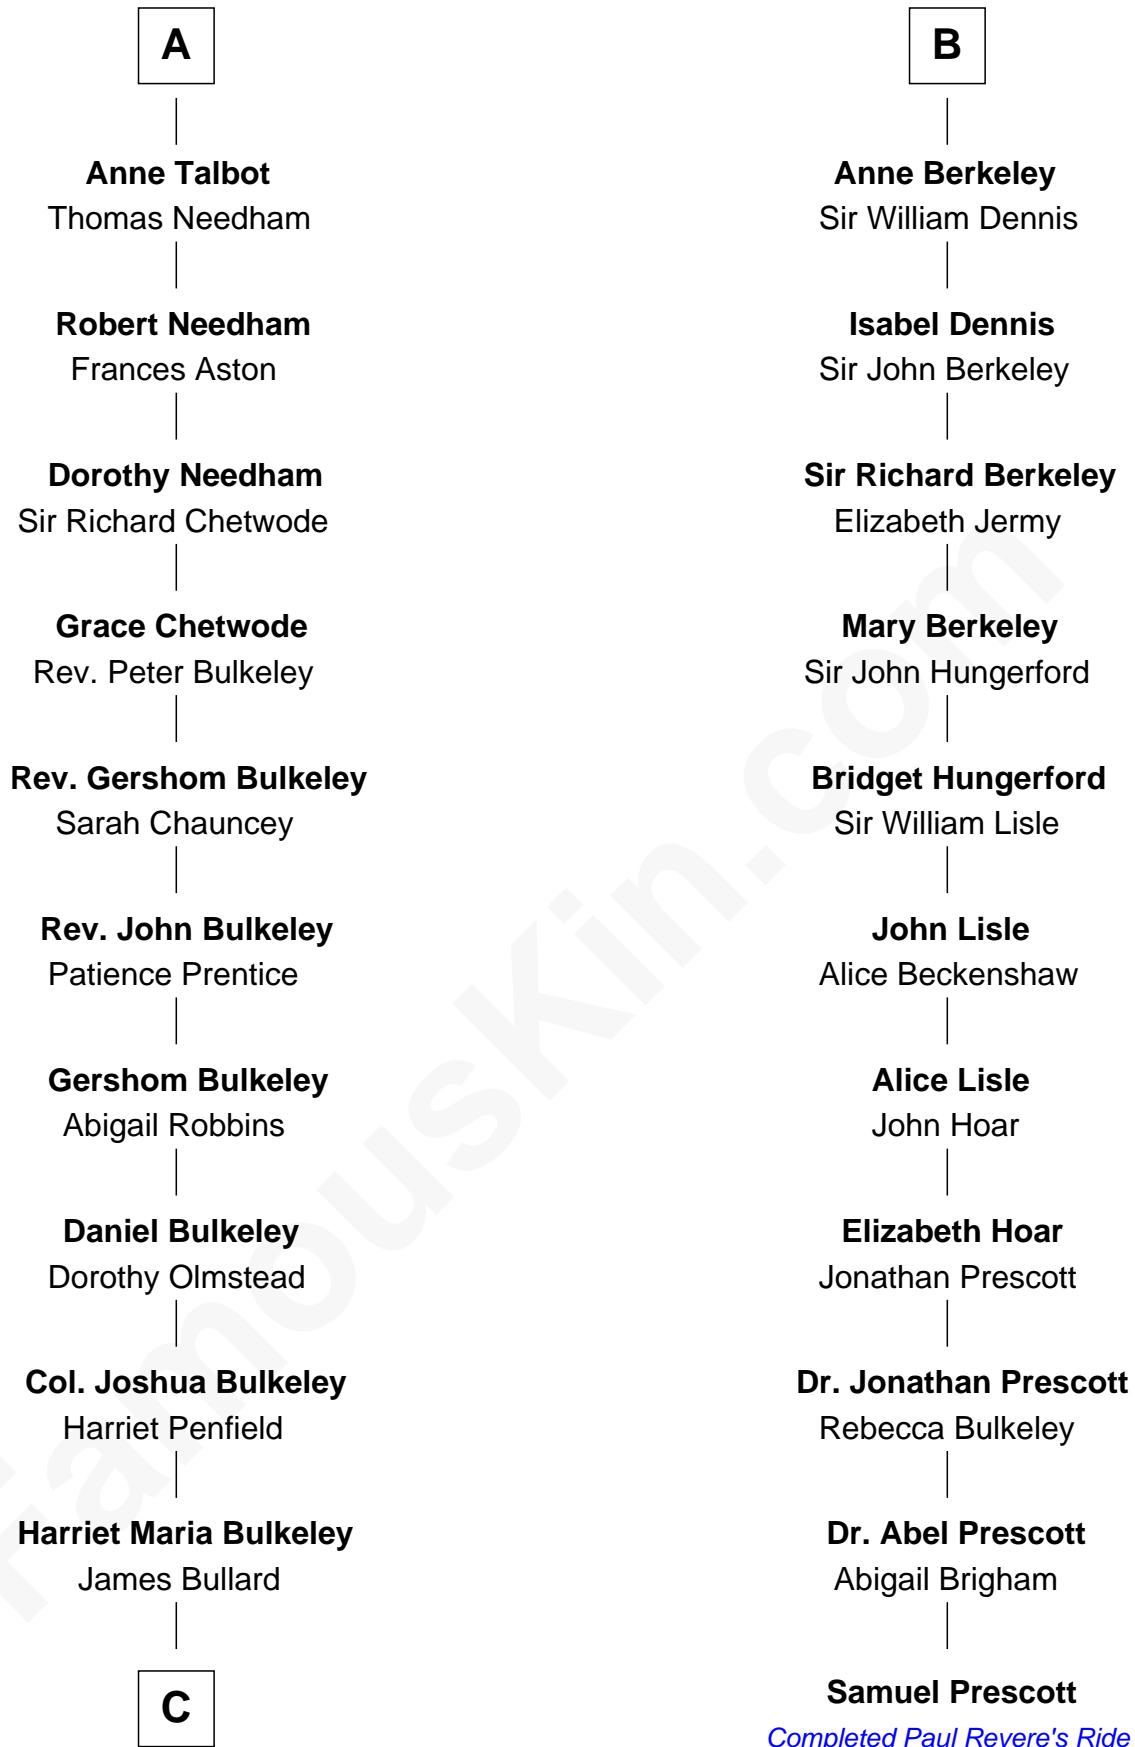

FamousKin.com Relationship Chart of

Michael Bennet

U.S. Senator from Colorado

17th cousin 4 times removed of

Samuel Prescott

Completed Paul Revere's Midnight Ride

C

Rev. Charles Bulkeley Bullard

U.S. Senator from Colorado

FamousKin.com