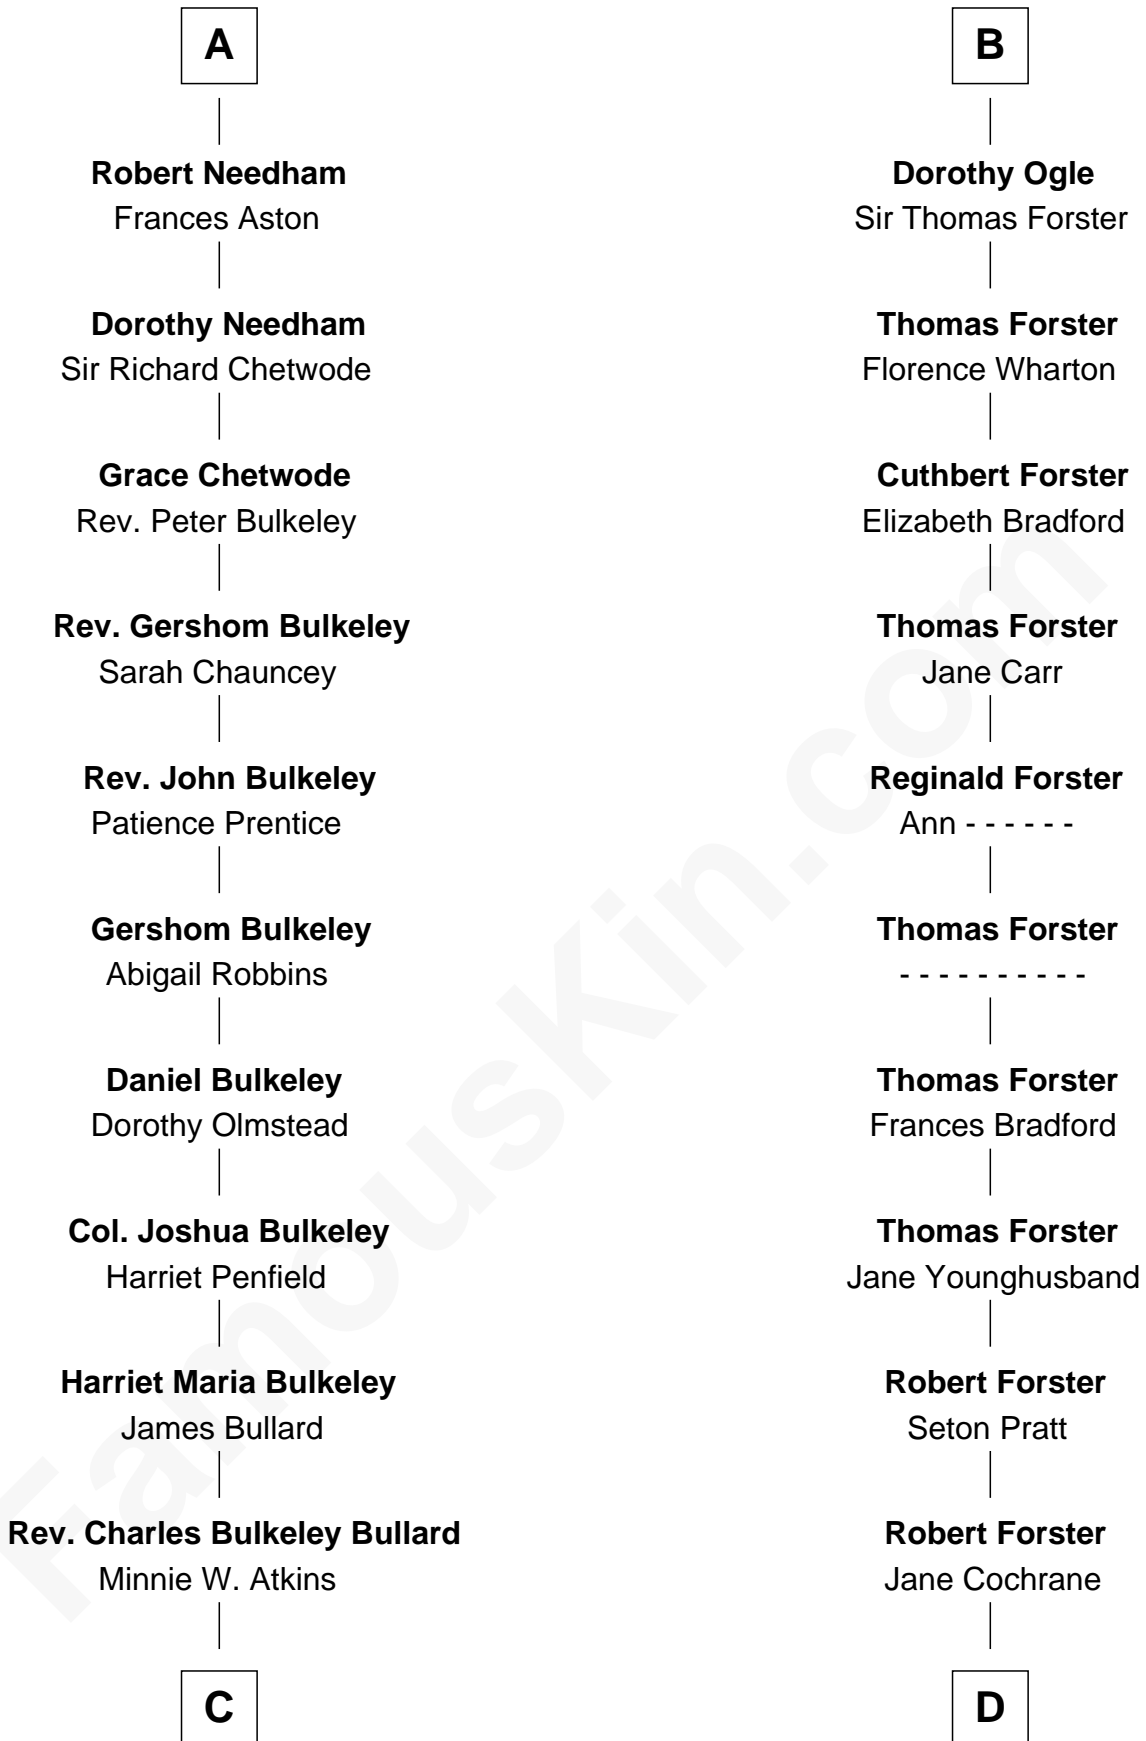

# FamousKin.com Relationship Chart of

**Michael Bennet**

*U.S. Senator from Colorado*

20th cousin of

**Brian Forster**

*TV Actor*

**Elizabeth de Badlesmere**

*with husband*  
*Sir William de Bohun*

**Joan Beauchamp**  
James Butler

**Elizabeth Mortimer**  
Sir Henry Percy

**Elizabeth Butler**  
John Talbot

**Sir Henry Percy**  
Eleanor Neville

**Sir Gilbert Talbot**  
Audrey Cotton

**Sir Henry Percy**  
Eleanor Poynings

**Sir John Talbot**  
Margaret Troutbeck

**Margaret Percy**  
Sir William Gascoigne

**Anne Talbot**  
Thomas Needham

**Margaret Gascoigne**  
Ralph Ogle

**A**

**B**

**C**

**Helen Bulkley Bullard**  
Farrand Northrop Benedict

**Phoebe Benedict**  
Douglas Joseph Bennet

**Douglas Joseph Bennet**  
Susanne Christine Klejman

**Michael Bennet**  
*U.S. Senator from Colorado*

**D**

**Lt-Col. Frederic Blanco Forster**  
Marian Jennette Sophia De Carteret