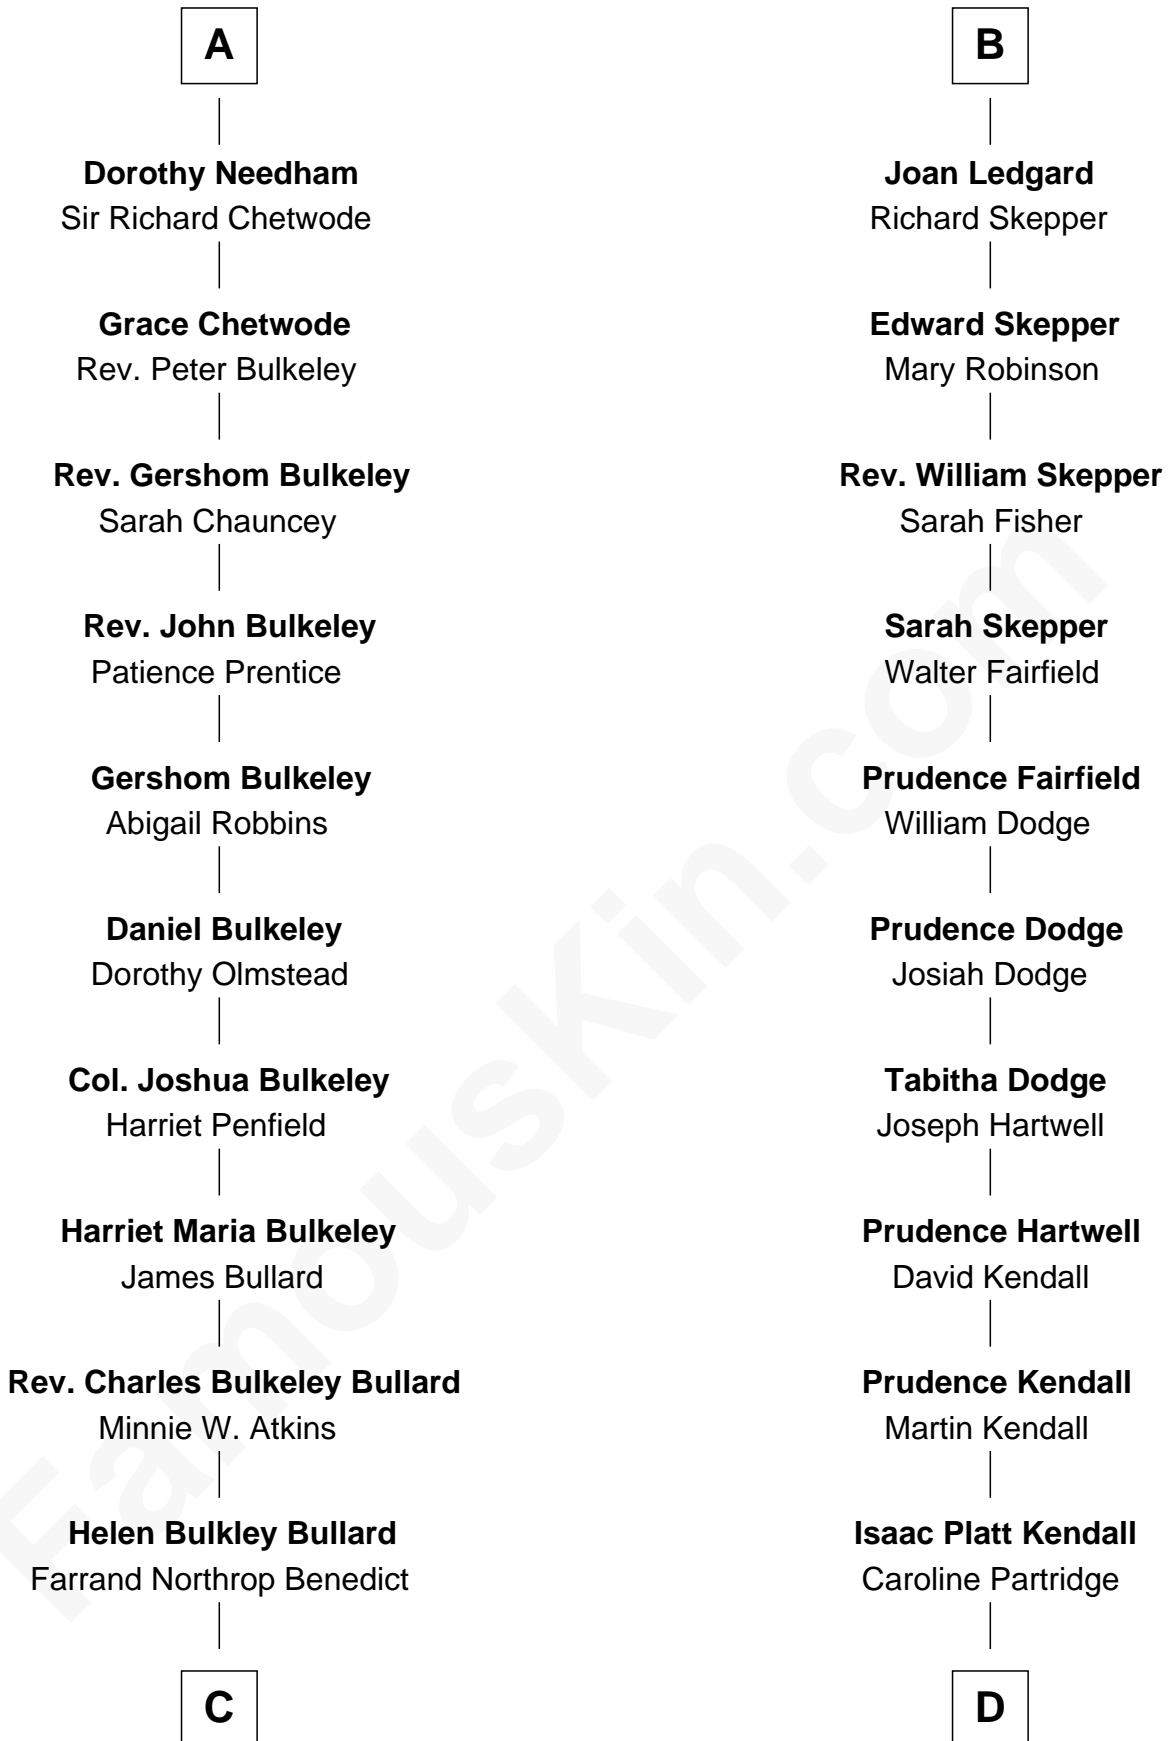

FamousKin.com Relationship Chart of

Michael Bennet

U.S. Senator from Colorado

19th cousin 1 time removed of

Margot Kidder

TV and Movie Actress

Sir Thomas de Beauchamp

Katherine de Mortimer