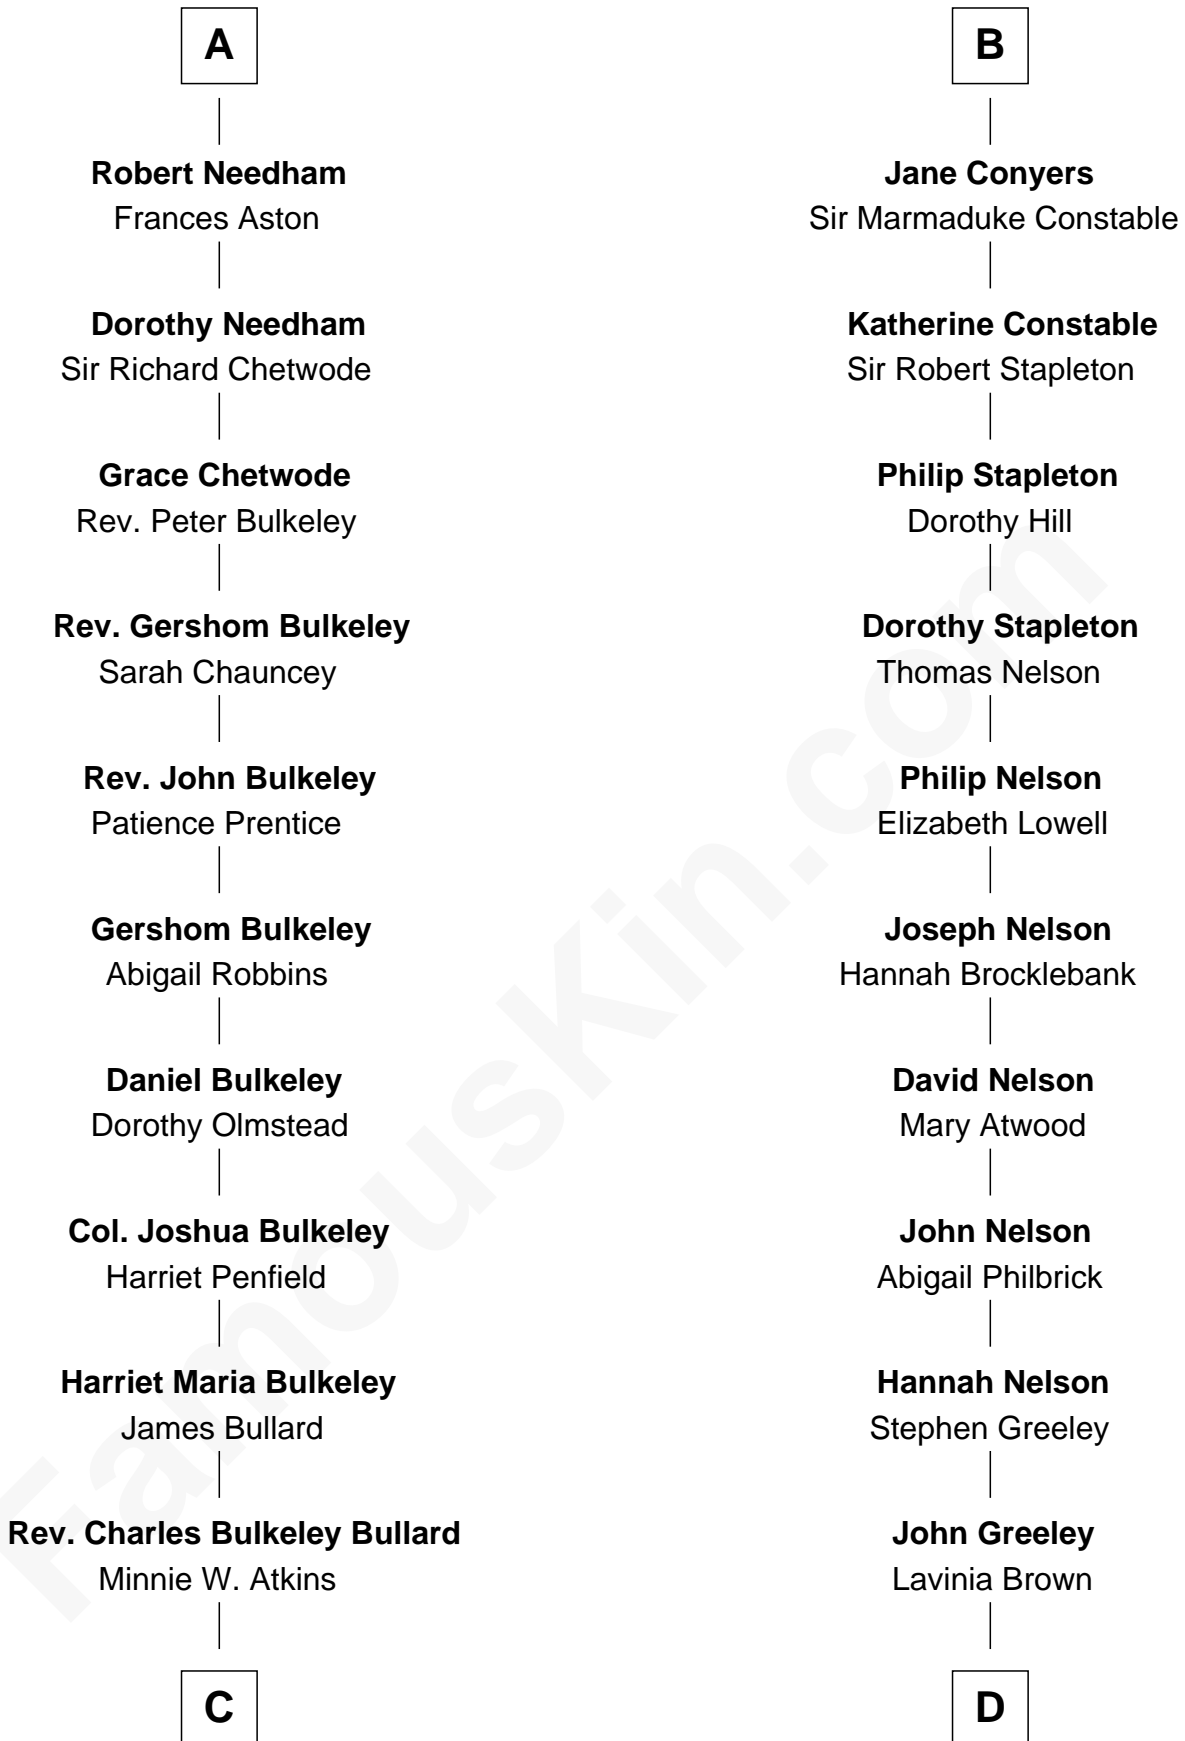

# FamousKin.com Relationship Chart of

**Michael Bennet**

*U.S. Senator from Colorado*

20th cousin 1 time removed of

**Margot Kidder**

*TV and Movie Actress*

**Sir William de Ros**  
Margery de Badlesmere

**C**

**Helen Bulkley Bullard**  
Farrand Northrop Benedict

**Phoebe Benedict**  
Douglas Joseph Bennet

**Douglas Joseph Bennet**  
Susanne Christine Klejman

**Michael Bennet**  
*U.S. Senator from Colorado*

**D**

**Justus Greeley**  
Margaret Rideout

**Margaret Q. Greeley**  
Dr. David Powell

**Margaret Powell**  
Sidney Jesse Kidder

**Kendall Kidder**  
Jocelyn Mary Wilson

**Margot Kidder**  
*TV and Movie Actress*