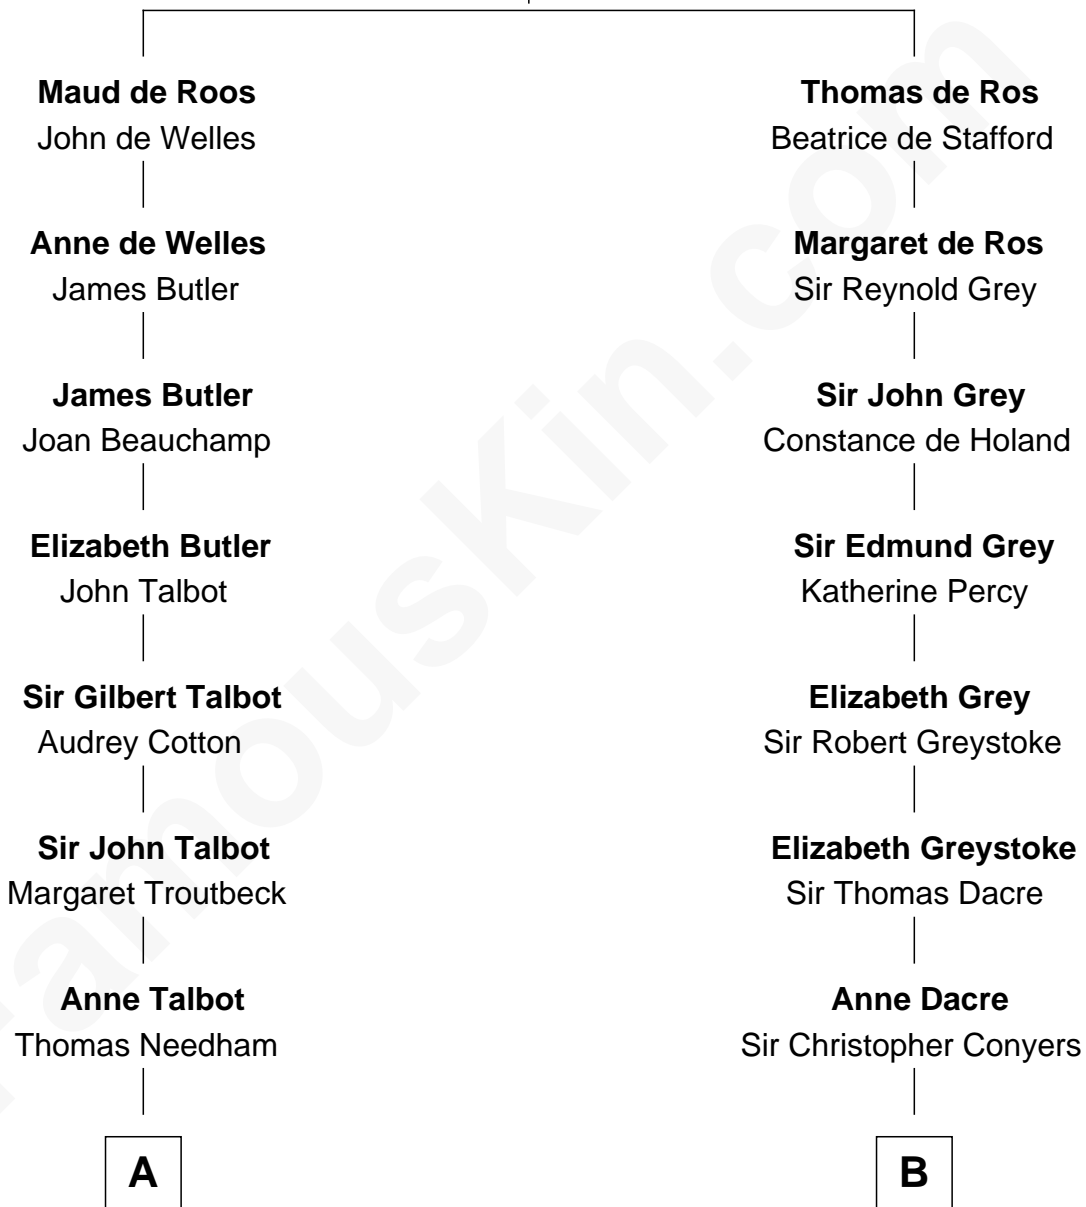

# FamousKin.com Relationship Chart of

**Michael Bennet**

*U.S. Senator from Colorado*

20th cousin 1 time removed of

**Margot Kidder**

*TV and Movie Actress*

**Sir William de Ros**  
Margery de Badlesmere

**C**

**Helen Bulkley Bullard**  
Farrand Northrop Benedict

**Phoebe Benedict**  
Douglas Joseph Bennet

**Douglas Joseph Bennet**  
Susanne Christine Klejman

**Michael Bennet**  
*U.S. Senator from Colorado*

**D**

**Justus Greeley**  
Margaret Rideout

**Margaret Q. Greeley**  
Dr. David Powell

**Margaret Powell**  
Sidney Jesse Kidder

**Kendall Kidder**  
Jocelyn Mary Wilson

**Margot Kidder**  
*TV and Movie Actress*