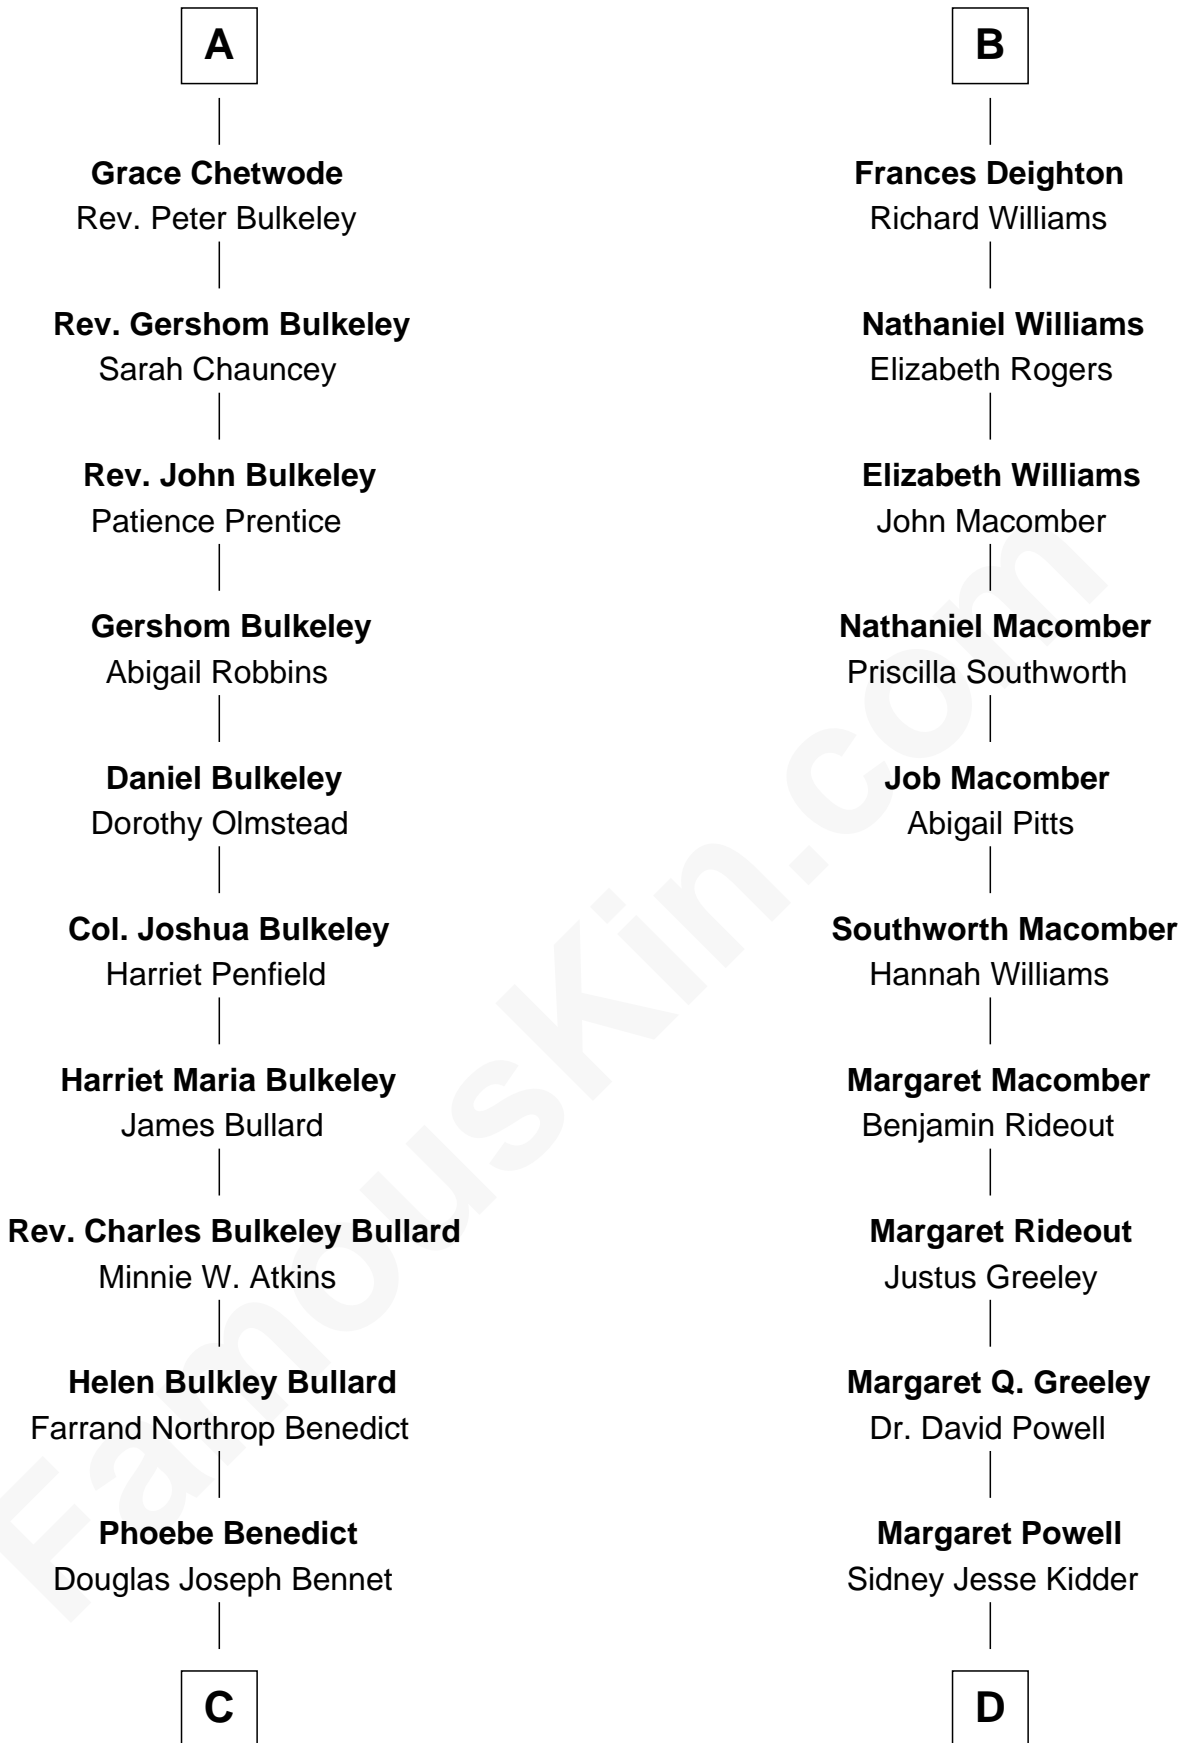

FamousKin.com Relationship Chart of

Michael Bennet

U.S. Senator from Colorado

18th cousin of

Margot Kidder

TV and Movie Actress

Elizabeth Fitzalan

with husband
Sir Robert Goushill

with husband
Sir Thomas Mowbray

C

Douglas Joseph Bennet
Susanne Christine Klejman

Michael Bennet
U.S. Senator from Colorado

D

Kendall Kidder
Jocelyn Mary Wilson

Margot Kidder
TV and Movie Actress

FamousKin.com