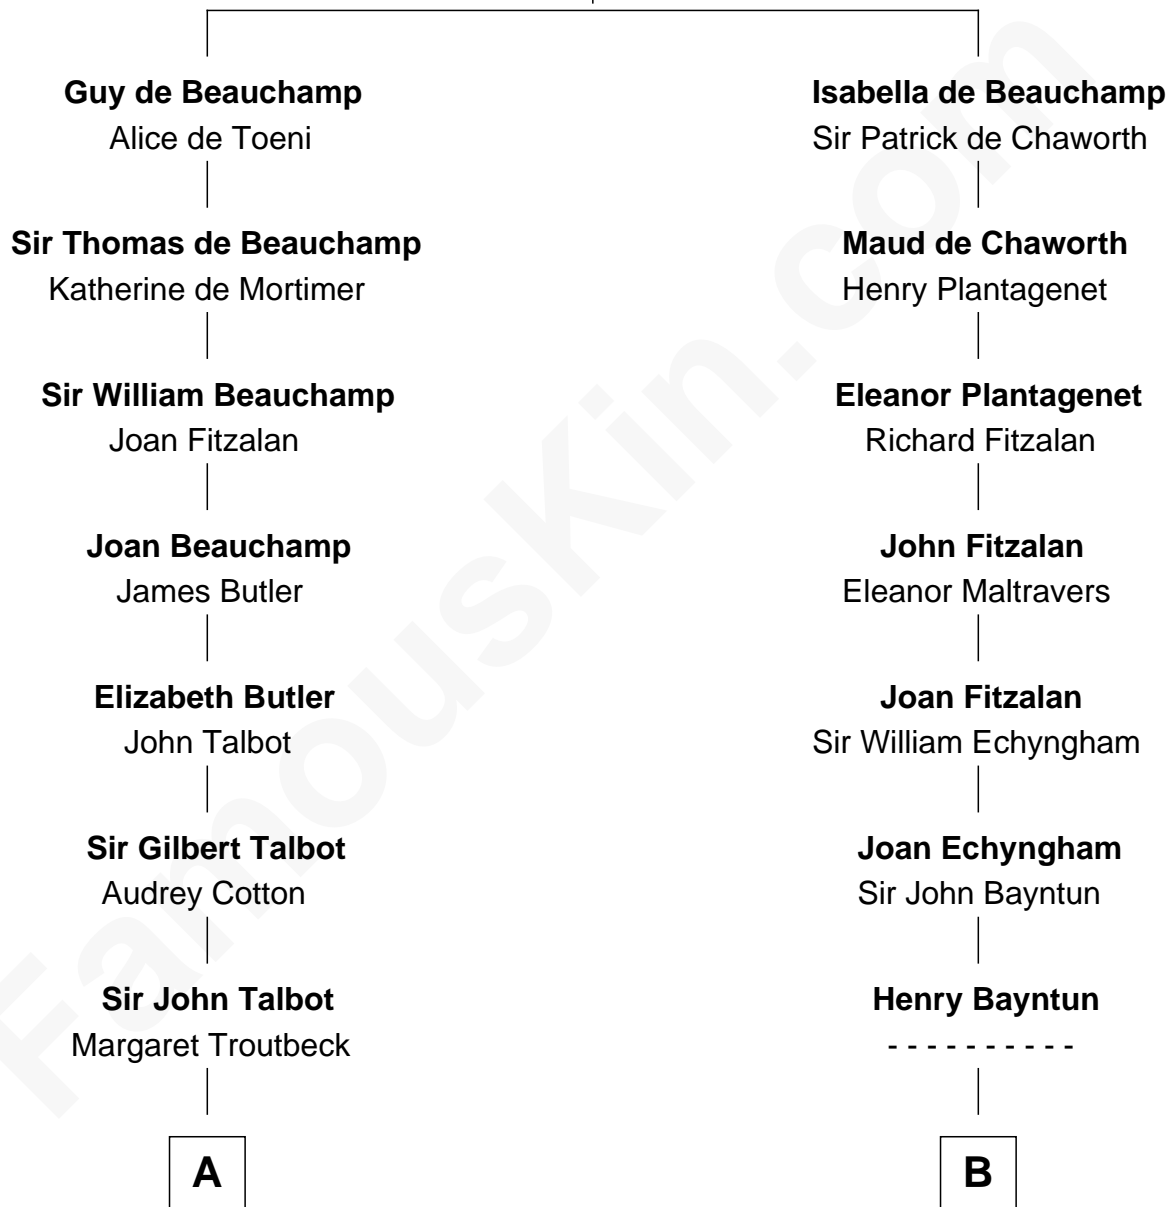

# FamousKin.com Relationship Chart of

**Michael Bennet**

*U.S. Senator from Colorado*

17th cousin 4 times removed of

**Samuel Cony**

*31st Governor of Maine*

**William de Beauchamp**

Maud FitzJohn