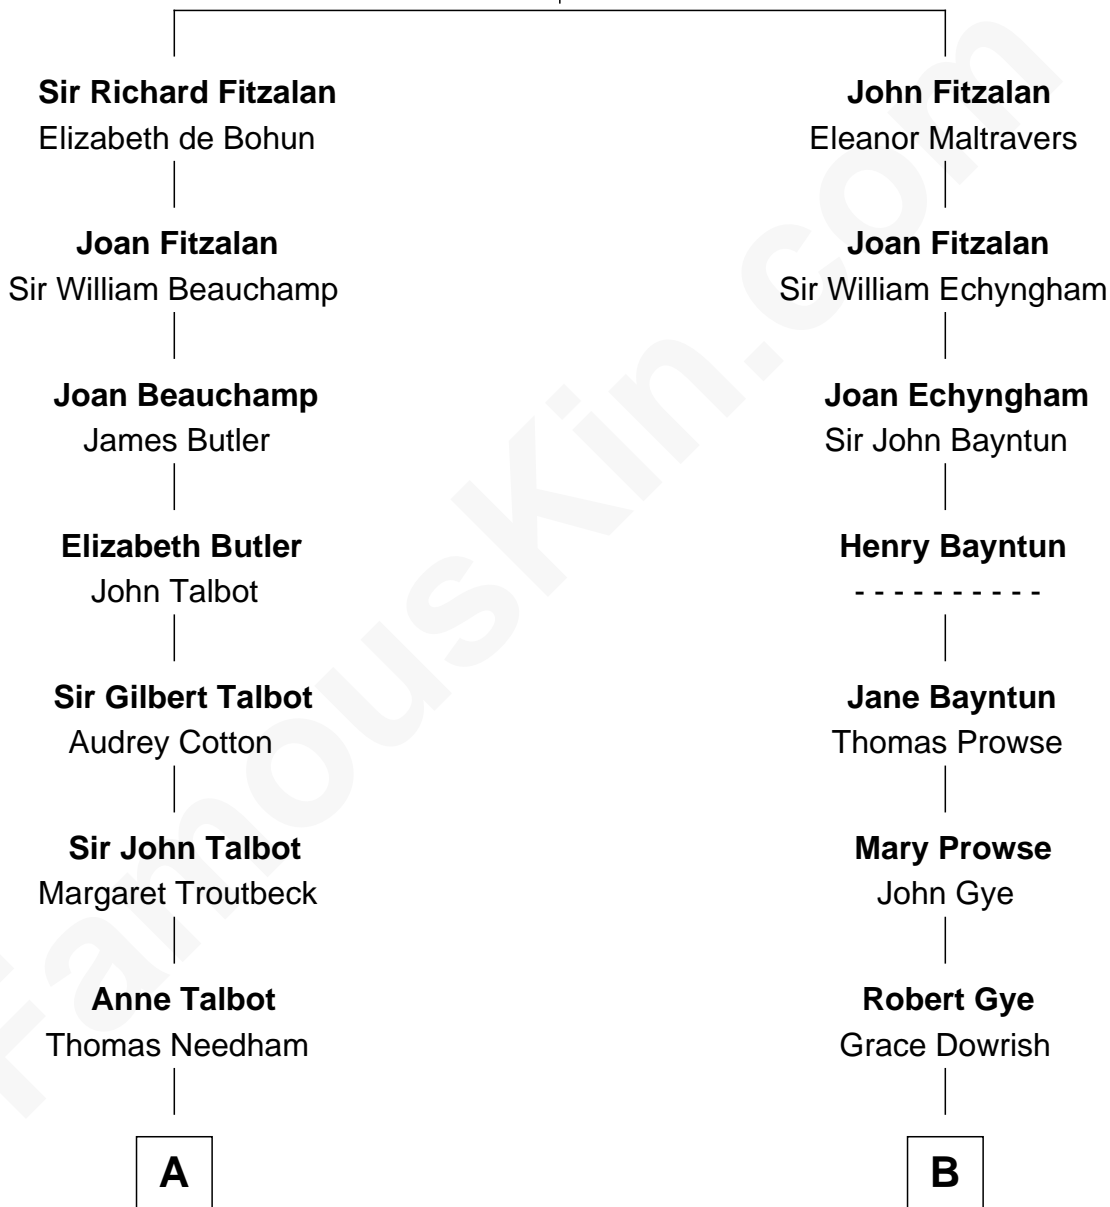

FamousKin.com Relationship Chart of

Michael Bennet

U.S. Senator from Colorado

14th cousin 6 times removed of

Samuel Cony

31st Governor of Maine

Richard Fitzalan
Eleanor Plantagenet

C

—
Helen Bulkley Bullard
Farrand Northrop Benedict

—
Phoebe Benedict
Douglas Joseph Bennet

—
Douglas Joseph Bennet
Susanne Christine Klejman

—
Michael Bennet
U.S. Senator from Colorado

FamousKin.com