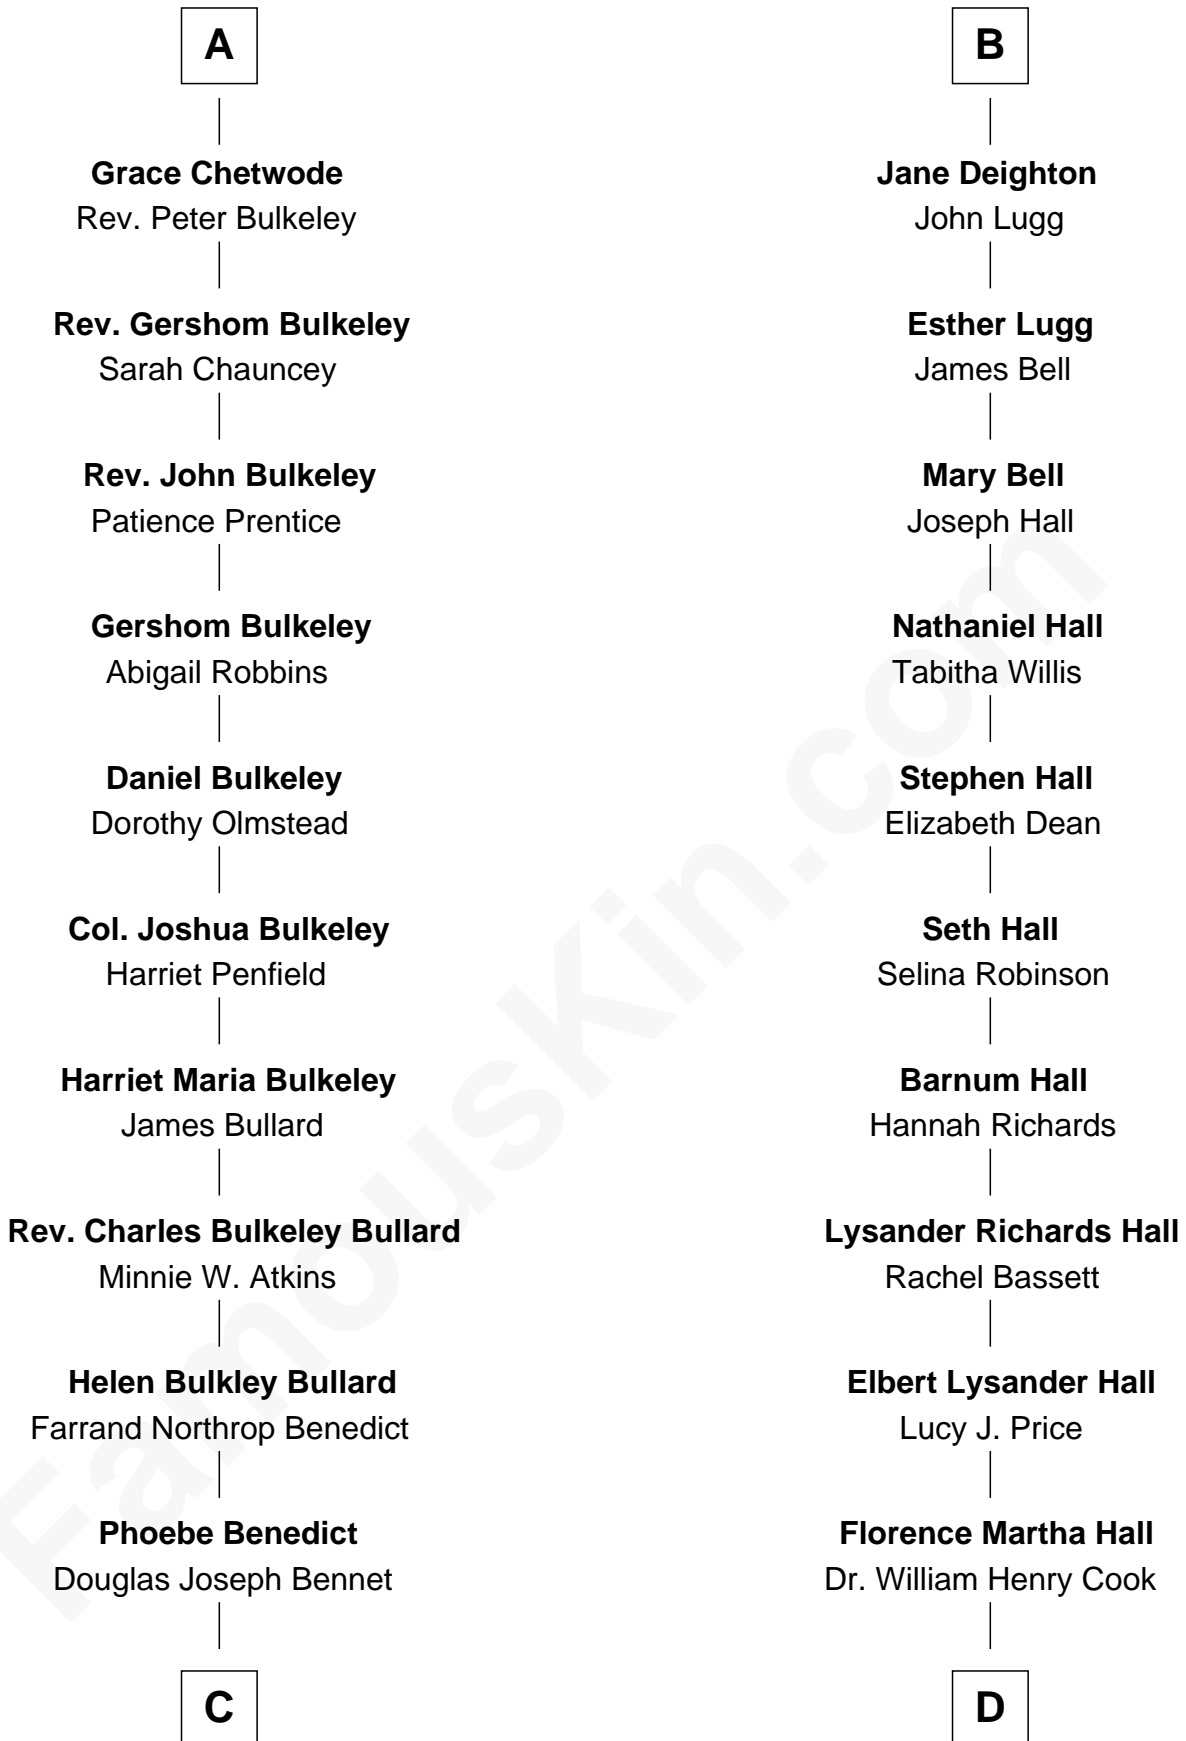

FamousKin.com Relationship Chart of

Michael Bennet

U.S. Senator from Colorado

18th cousin of

Geena Davis

Movie and TV Actress

Elizabeth Fitzalan

with husband
Sir Robert Goushill

with husband
Sir Thomas Mowbray

C

Douglas Joseph Bennet
Susanne Christine Klejman

Michael Bennet
U.S. Senator from Colorado

D

Lucille Martha Cook
William Frank Davis

Geena Davis
Movie and TV Actress

FamousKin.com