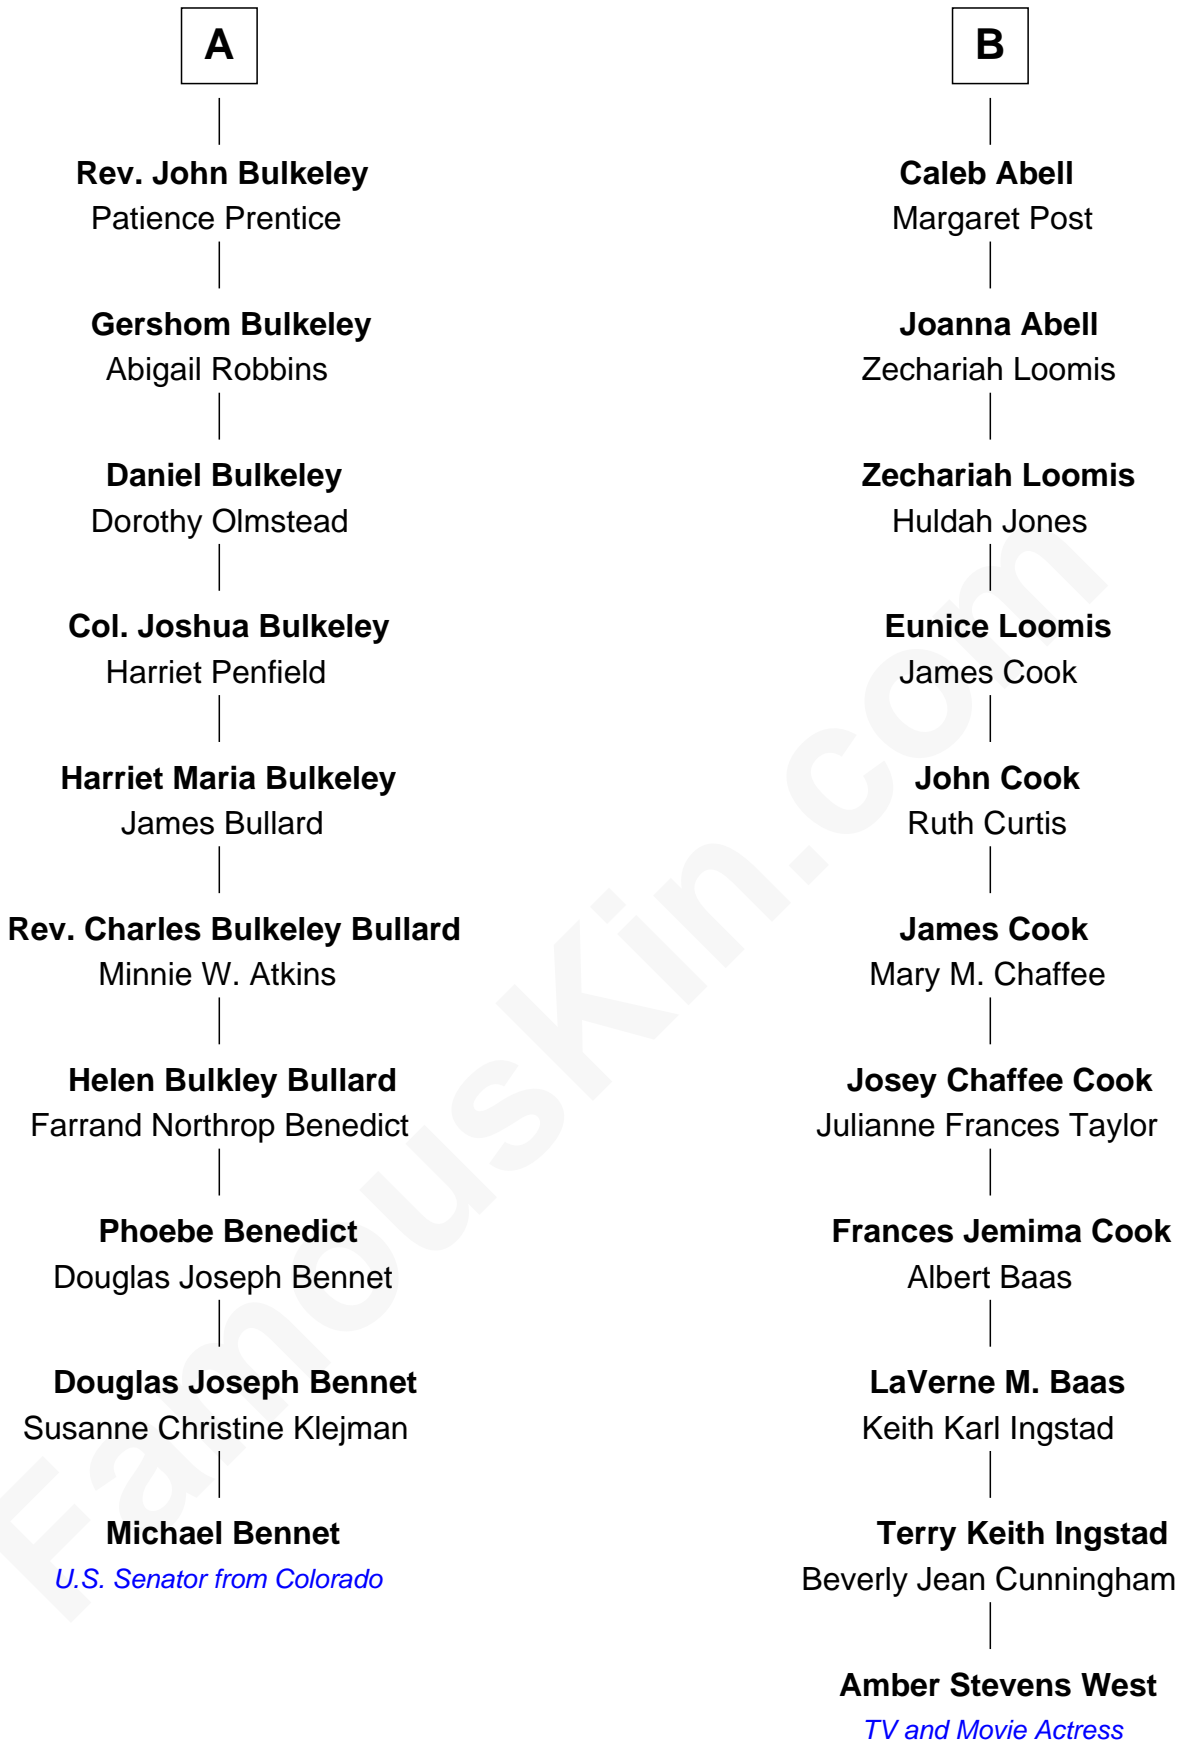

# FamousKin.com Relationship Chart of

**Michael Bennet**

*U.S. Senator from Colorado*

16th cousin 1 time removed of

**Amber Stevens West**

*TV and Movie Actress*

Michael Bennet photo by [U.S. Senate](#)

Amber Stevens West photo by [lukeford.net](#) [\(CC BY-SA 2.5\)](#)