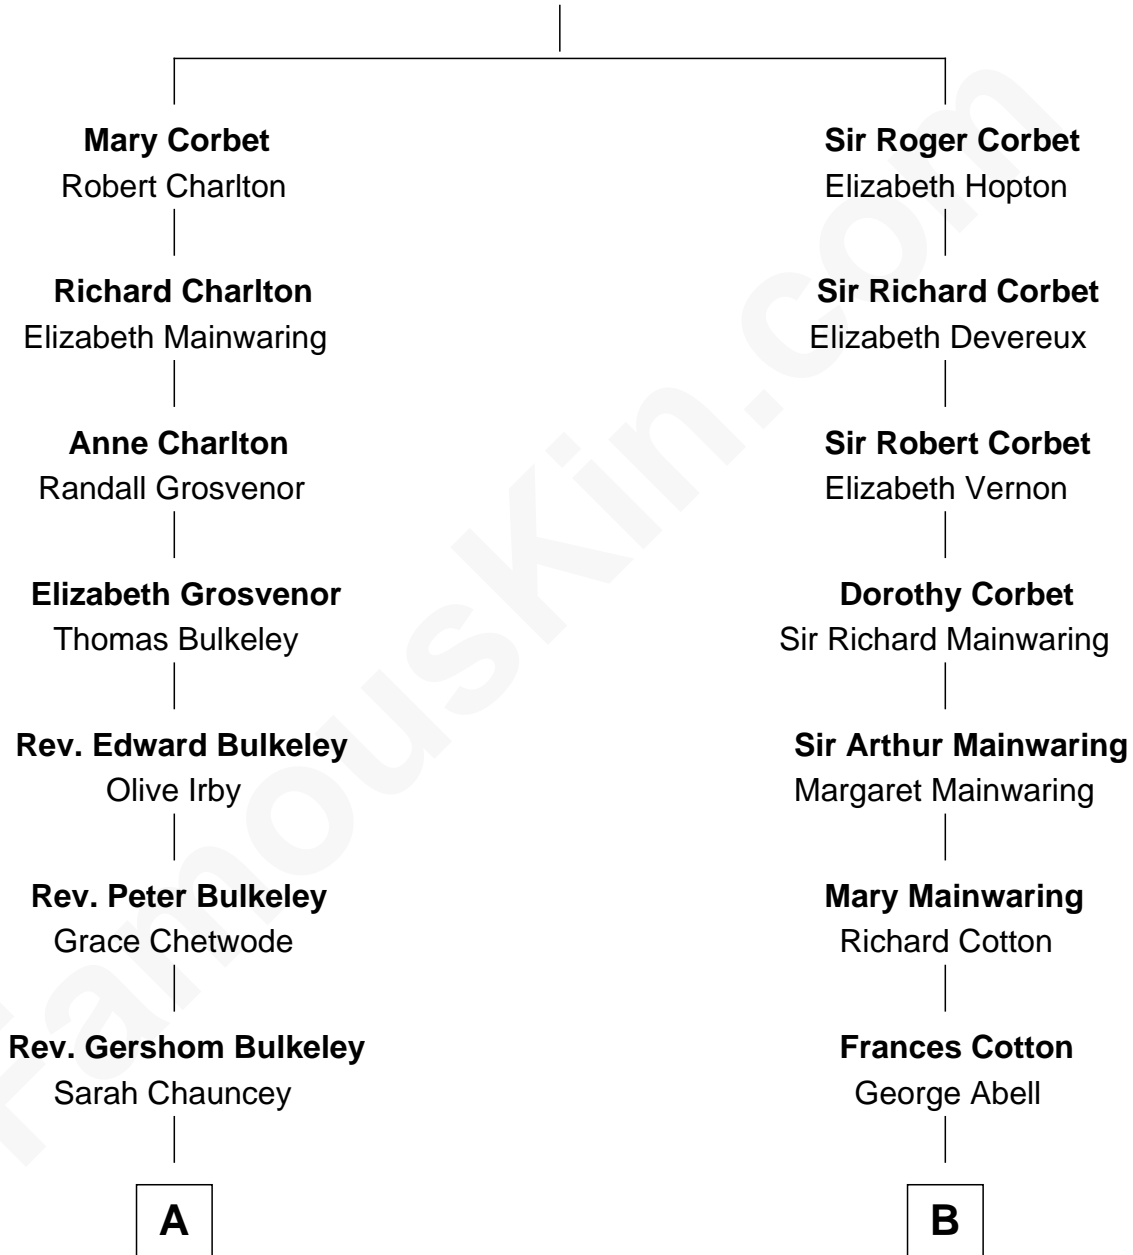

FamousKin.com Relationship Chart of

Michael Bennet

U.S. Senator from Colorado

16th cousin 2 times removed of

Amber Stevens West

TV and Movie Actress

Sir Robert Corbet

Margaret - - - - -

C

Terry Keith Ingstad
Beverly Jean Cunningham

Amber Stevens West
TV and Movie Actress

FamousKin.com