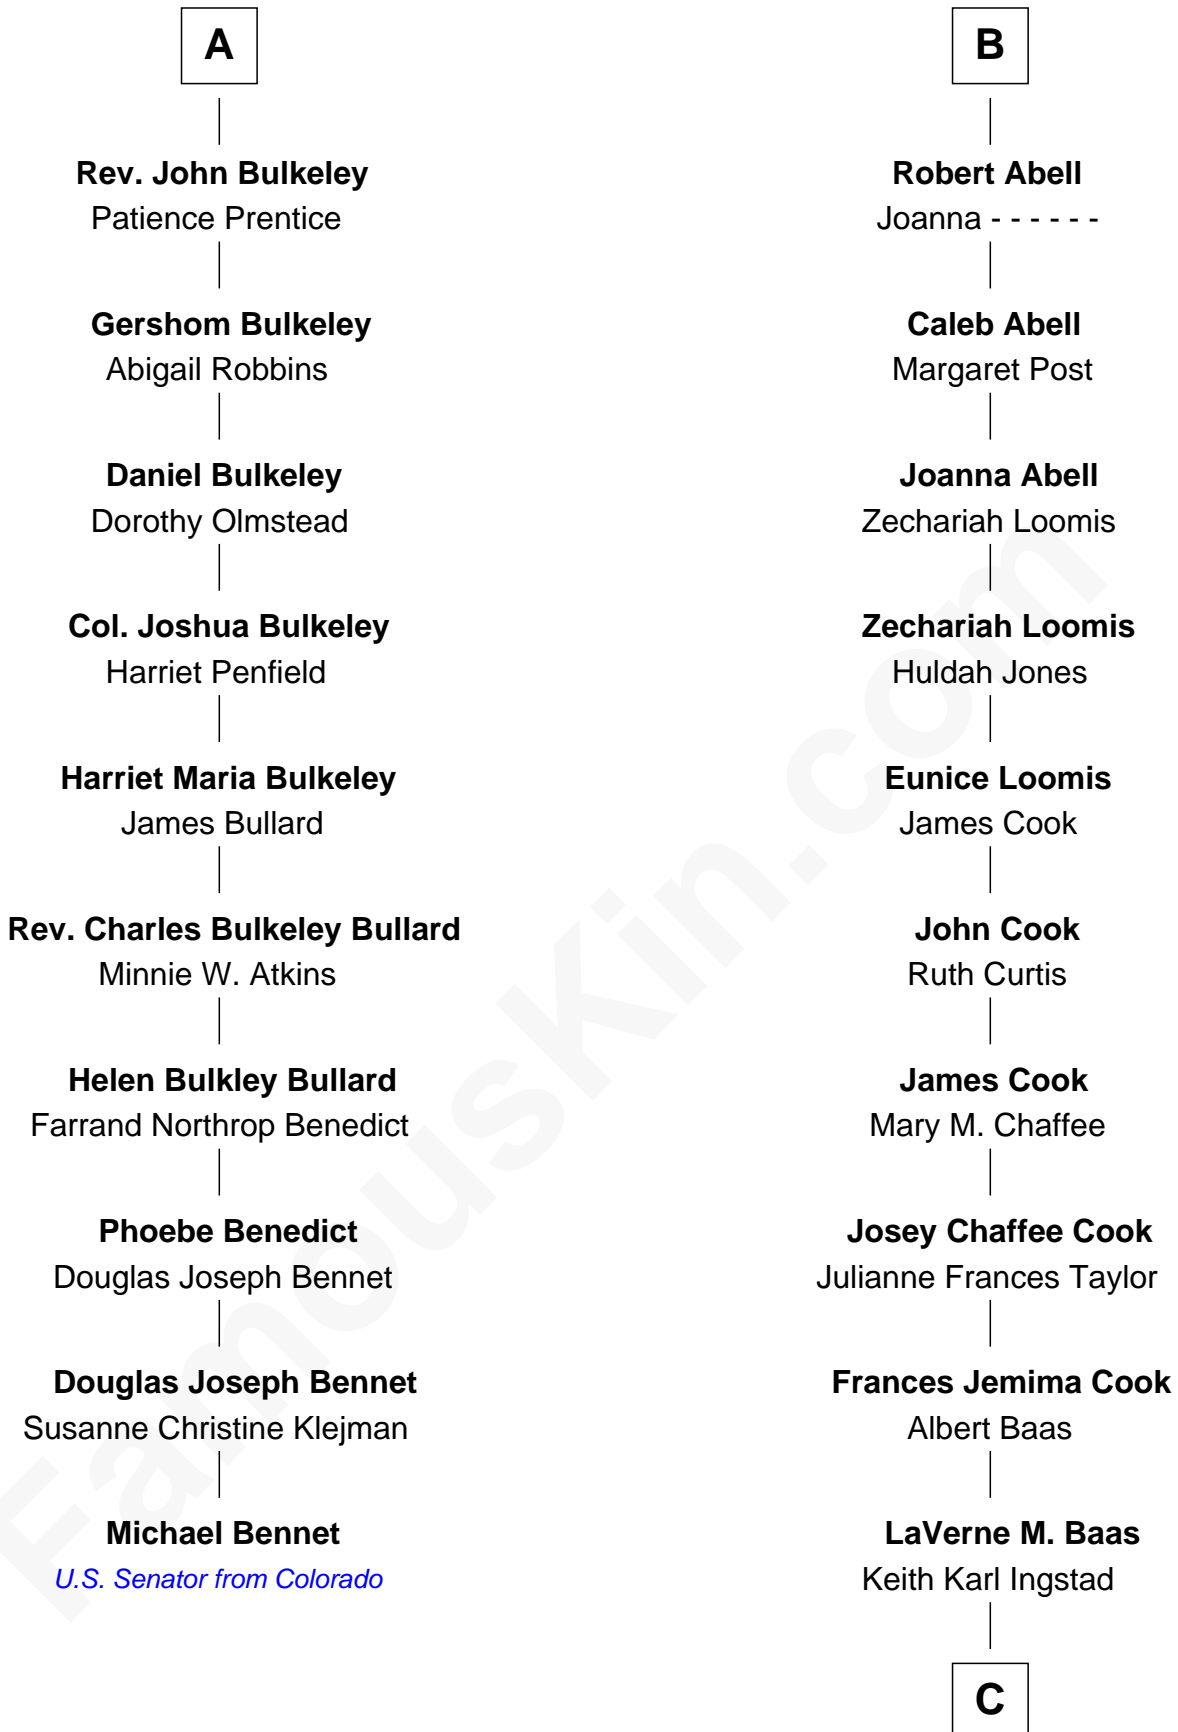

FamousKin.com Relationship Chart of

Michael Bennet

U.S. Senator from Colorado

16th cousin 2 times removed of

Amber Stevens West

TV and Movie Actress

Sir Robert Corbet

Margaret - - - - -

C

Terry Keith Ingstad
Beverly Jean Cunningham

Amber Stevens West
TV and Movie Actress

FamousKin.com