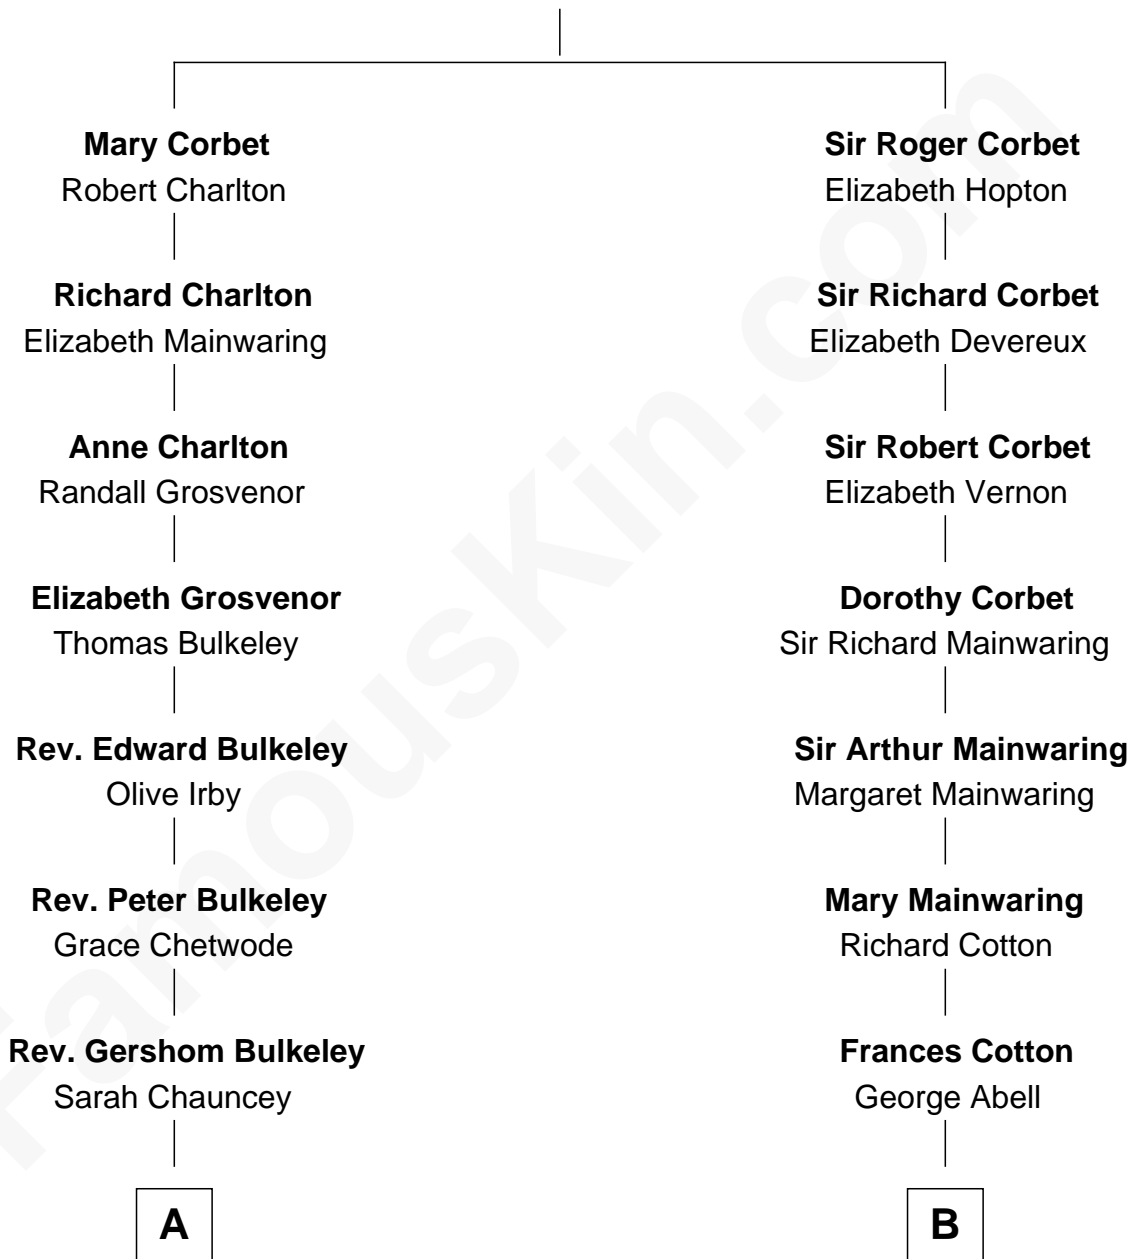

FamousKin.com Relationship Chart of

Michael Bennet

U.S. Senator from Colorado

16th cousin 1 time removed of

Shadoe Stevens

Radio Disc Jockey

Sir Robert Corbet

Margaret - - - - -

Michael Bennet photo by [U.S. Senate](#)

Shadoe Stevens photo by [Alan Light](#) ([CC BY 2.0](#))