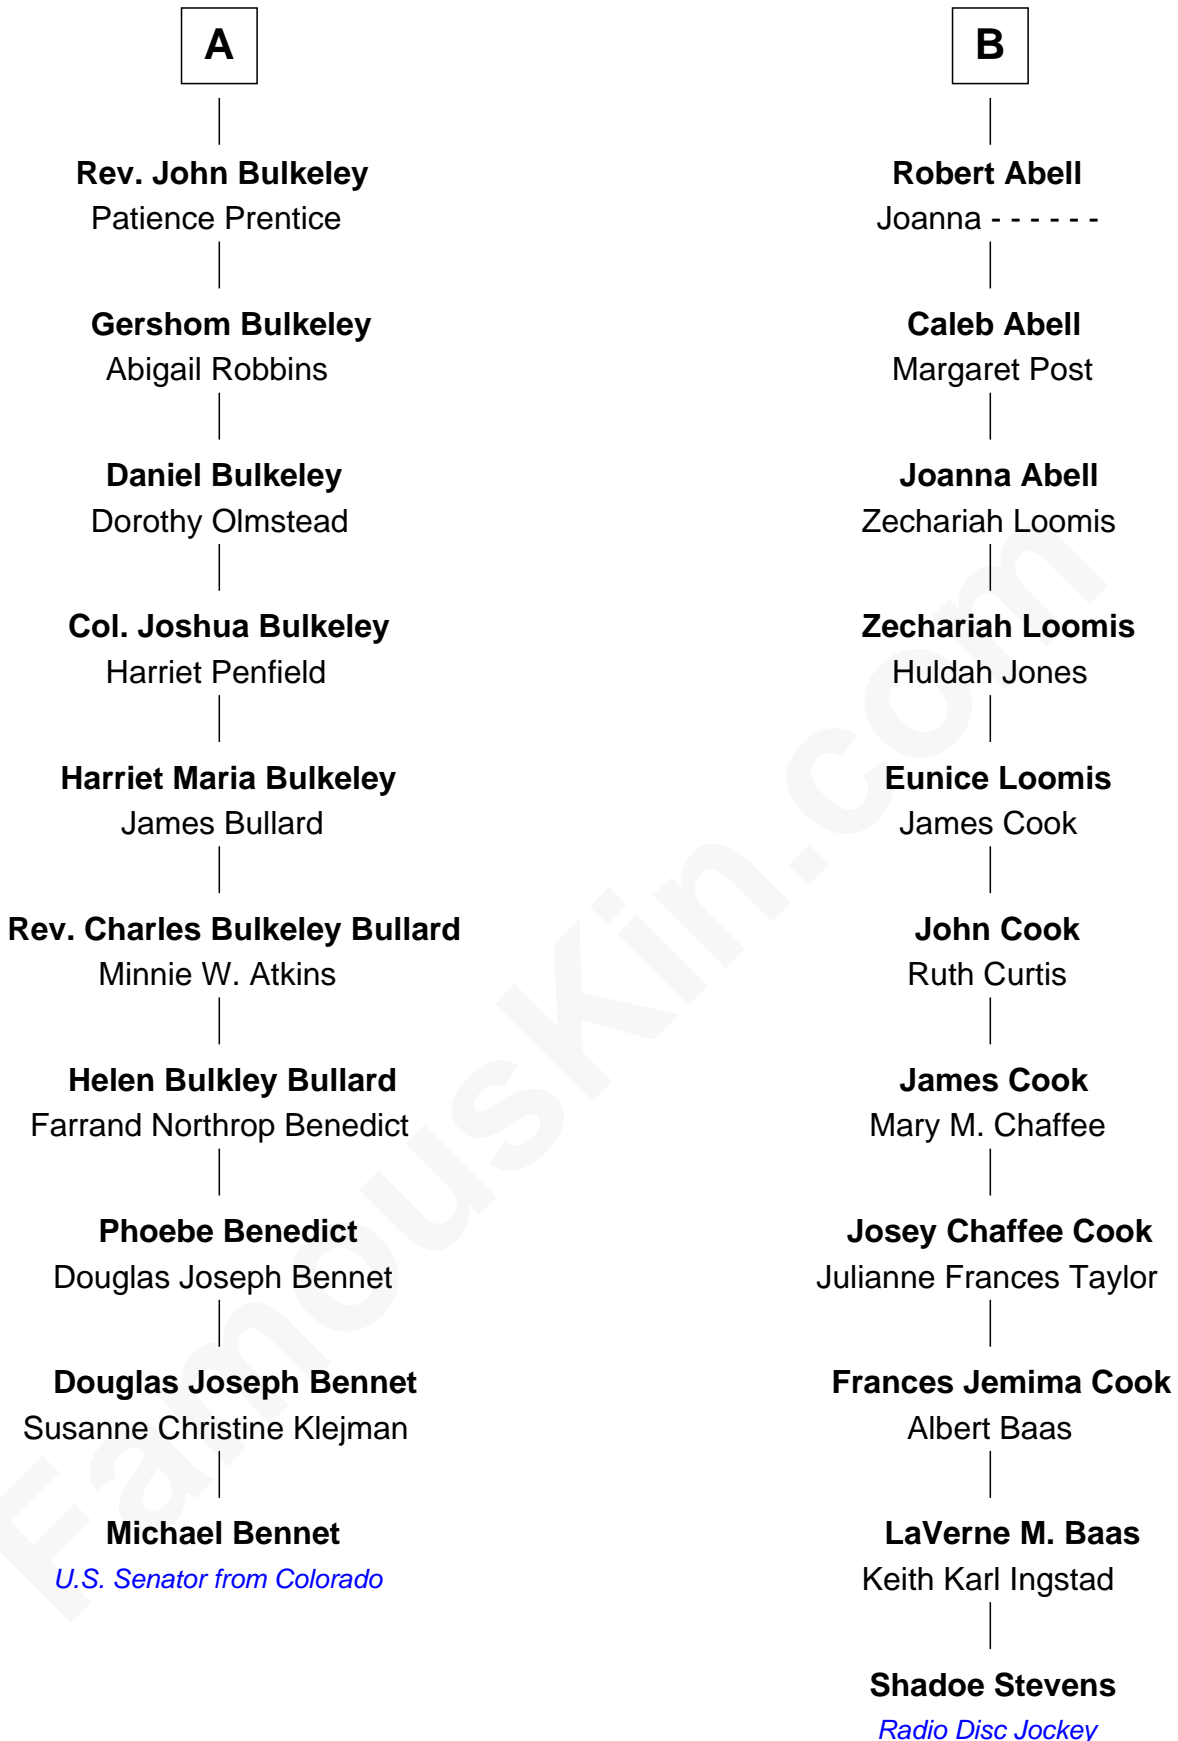

FamousKin.com Relationship Chart of

Michael Bennet

U.S. Senator from Colorado

16th cousin 1 time removed of

Shadoe Stevens

Radio Disc Jockey

Sir Robert Corbet

Margaret - - - - -

Michael Bennet photo by [U.S. Senate](#)

Shadoe Stevens photo by [Alan Light](#) ([CC BY 2.0](#))