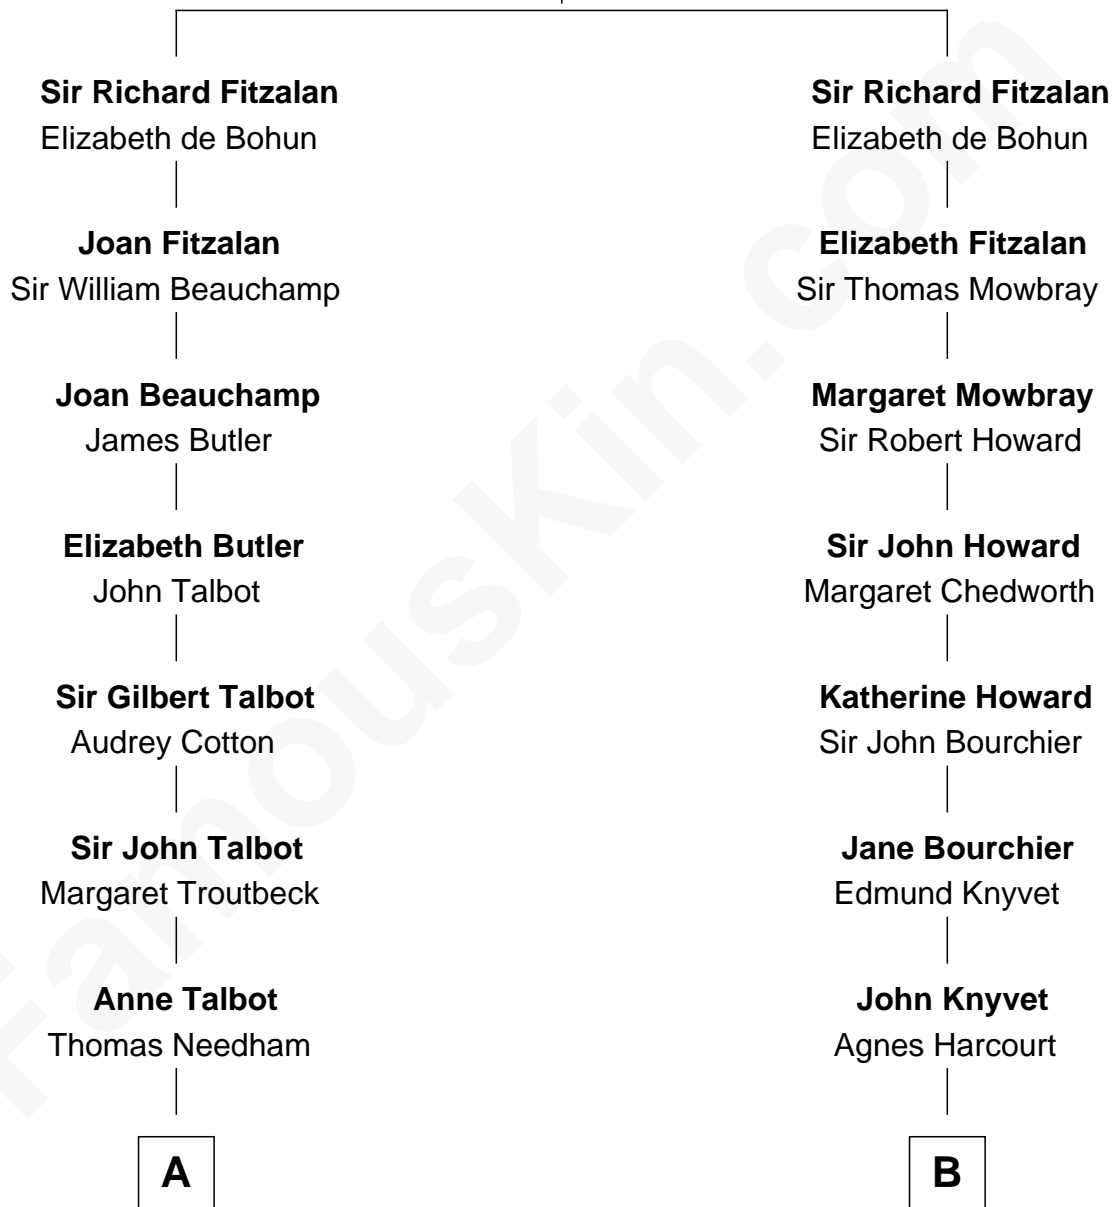

# FamousKin.com Relationship Chart of

**Michael Bennet**

*U.S. Senator from Colorado*

20th cousin of

**Angela Y. Davis**

*Civil Rights Activist and former Black Panther*

**Richard Fitzalan**  
Eleanor Plantagenet

**C**

**Helen Bulkley Bullard**  
Farrand Northrop Benedict

**Phoebe Benedict**  
Douglas Joseph Bennet

**Douglas Joseph Bennet**  
Susanne Christine Klejman

**Michael Bennet**  
*U.S. Senator from Colorado*

**D**

**Henrietta C. Campbell**  
Murphy Valentine Jones

**Murphy Renchor Jones**  
Mollie Spencer

**Benjamin Frank Davis**  
Sallye Margarite Bell

**Angela Y. Davis**  
*Civil Rights Activist and former Black Panther*