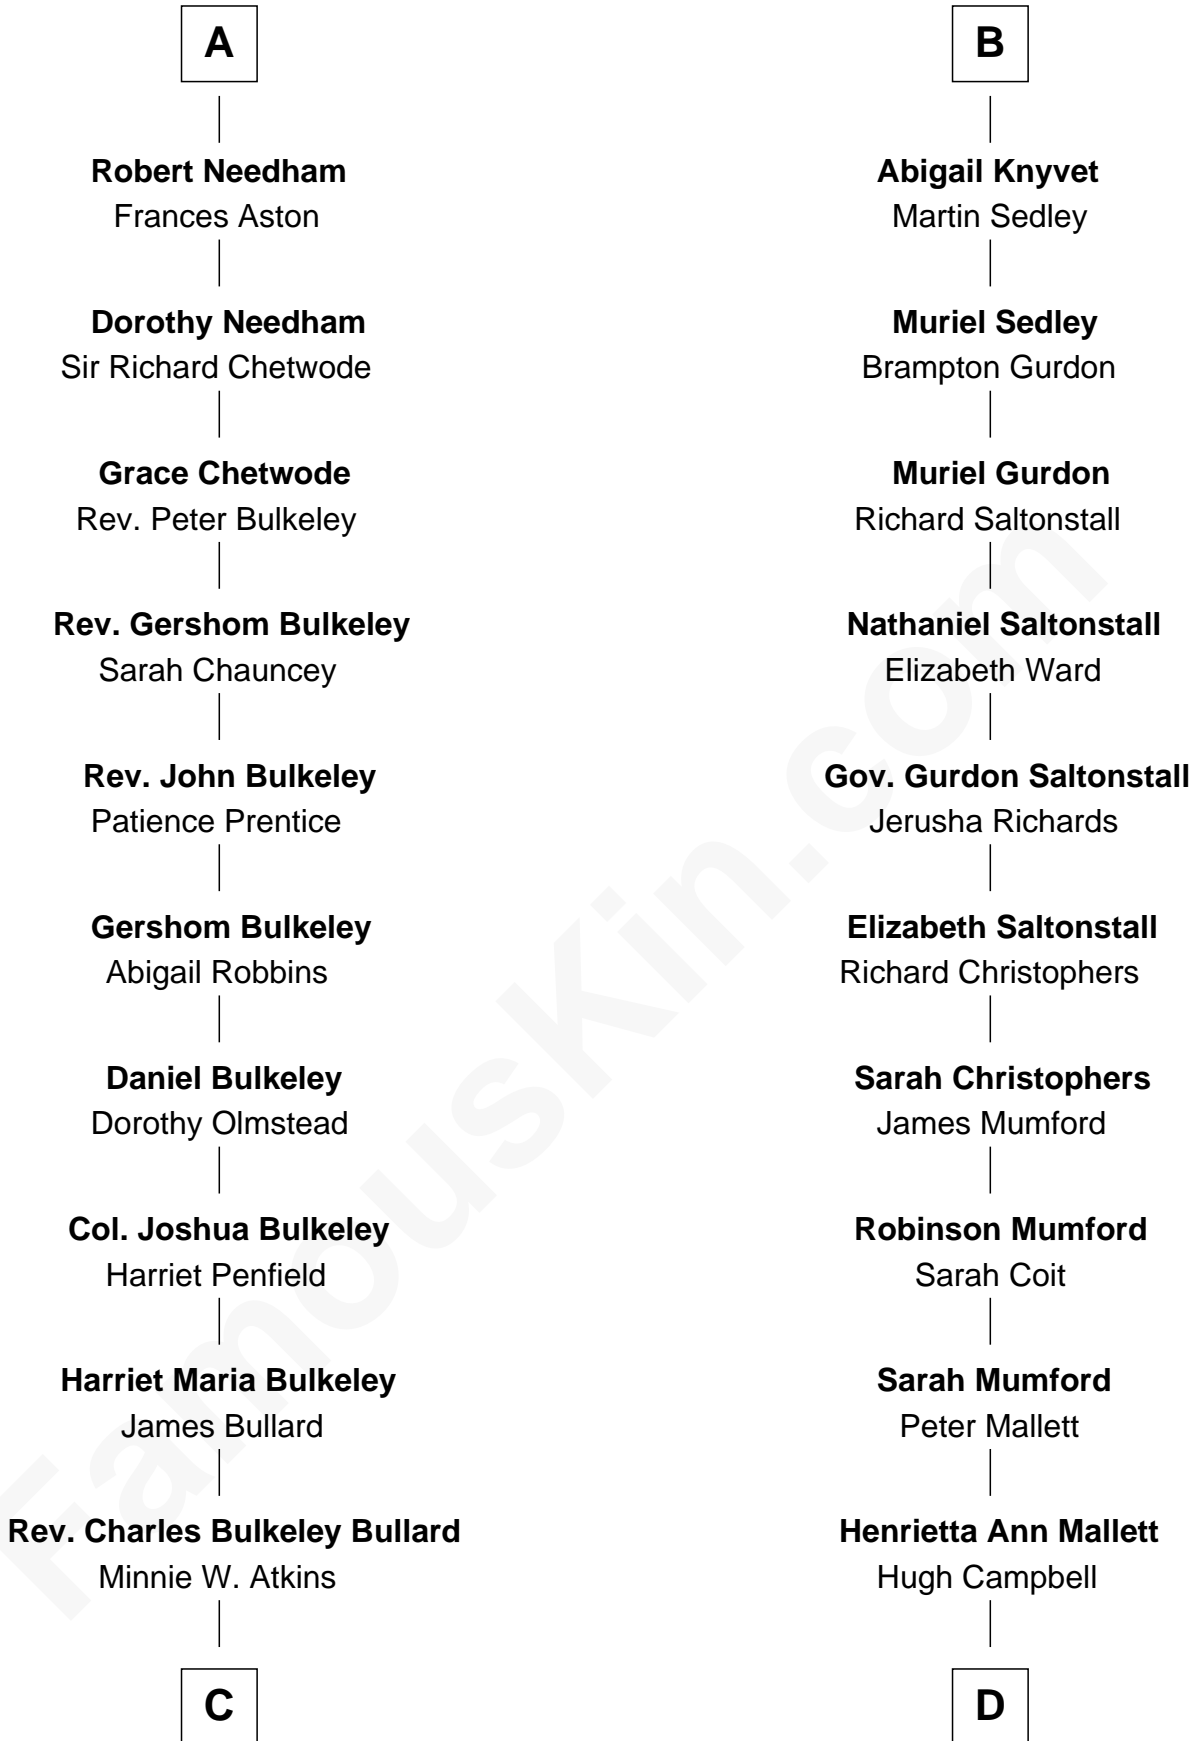

# FamousKin.com Relationship Chart of

**Michael Bennet**

*U.S. Senator from Colorado*

20th cousin of

**Angela Y. Davis**

*Civil Rights Activist and former Black Panther*

**Richard Fitzalan**  
Eleanor Plantagenet

**C**

**Helen Bulkley Bullard**  
Farrand Northrop Benedict

**Phoebe Benedict**  
Douglas Joseph Bennet

**Douglas Joseph Bennet**  
Susanne Christine Klejman

**Michael Bennet**  
*U.S. Senator from Colorado*

**D**

**Henrietta C. Campbell**  
Murphy Valentine Jones

**Murphy Renchor Jones**  
Mollie Spencer

**Benjamin Frank Davis**  
Sallye Margarite Bell

**Angela Y. Davis**  
*Civil Rights Activist and former Black Panther*