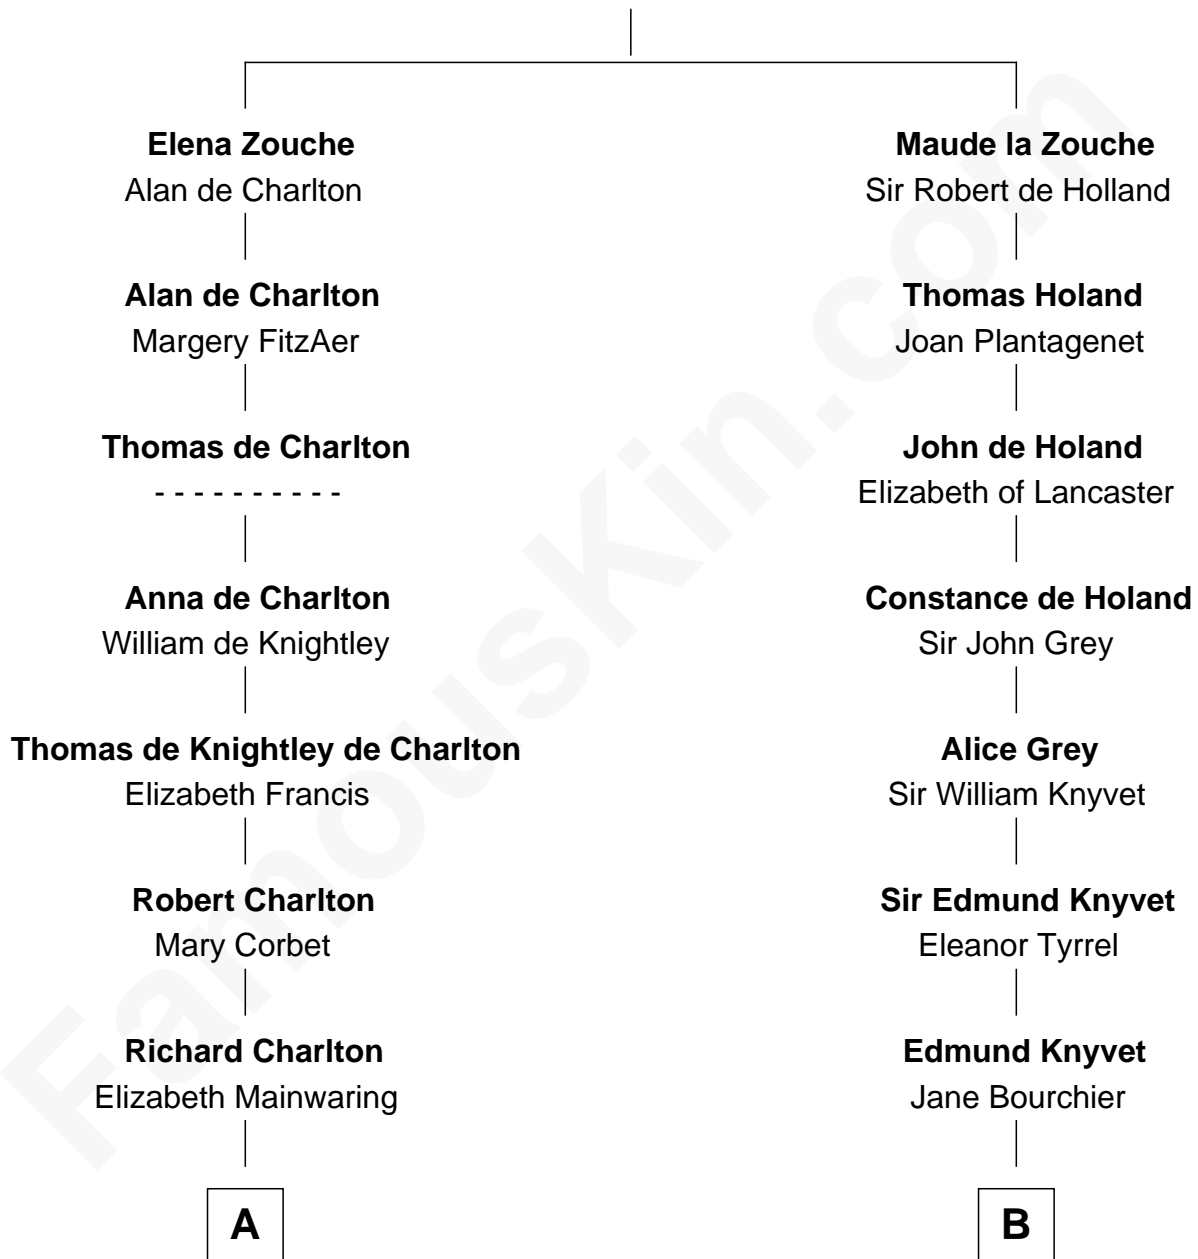

# FamousKin.com Relationship Chart of

**Michael Bennet**

*U.S. Senator from Colorado*

21st cousin of

**Angela Y. Davis**

*Civil Rights Activist and former Black Panther*

**Sir Alan la Zouche**

Eleanor de Segrave

**C**

**Rev. Charles Bulkeley Bullard**

Minnie W. Atkins

**Helen Bulkley Bullard**

Farrand Northrop Benedict

**Phoebe Benedict**

Douglas Joseph Bennet

**Douglas Joseph Bennet**

**Murphy Renchor Jones**

Mollie Spencer

**Benjamin Frank Davis**

Sallye Margarite Bell

**Angela Y. Davis**

*Civil Rights Activist and former Black Panther*