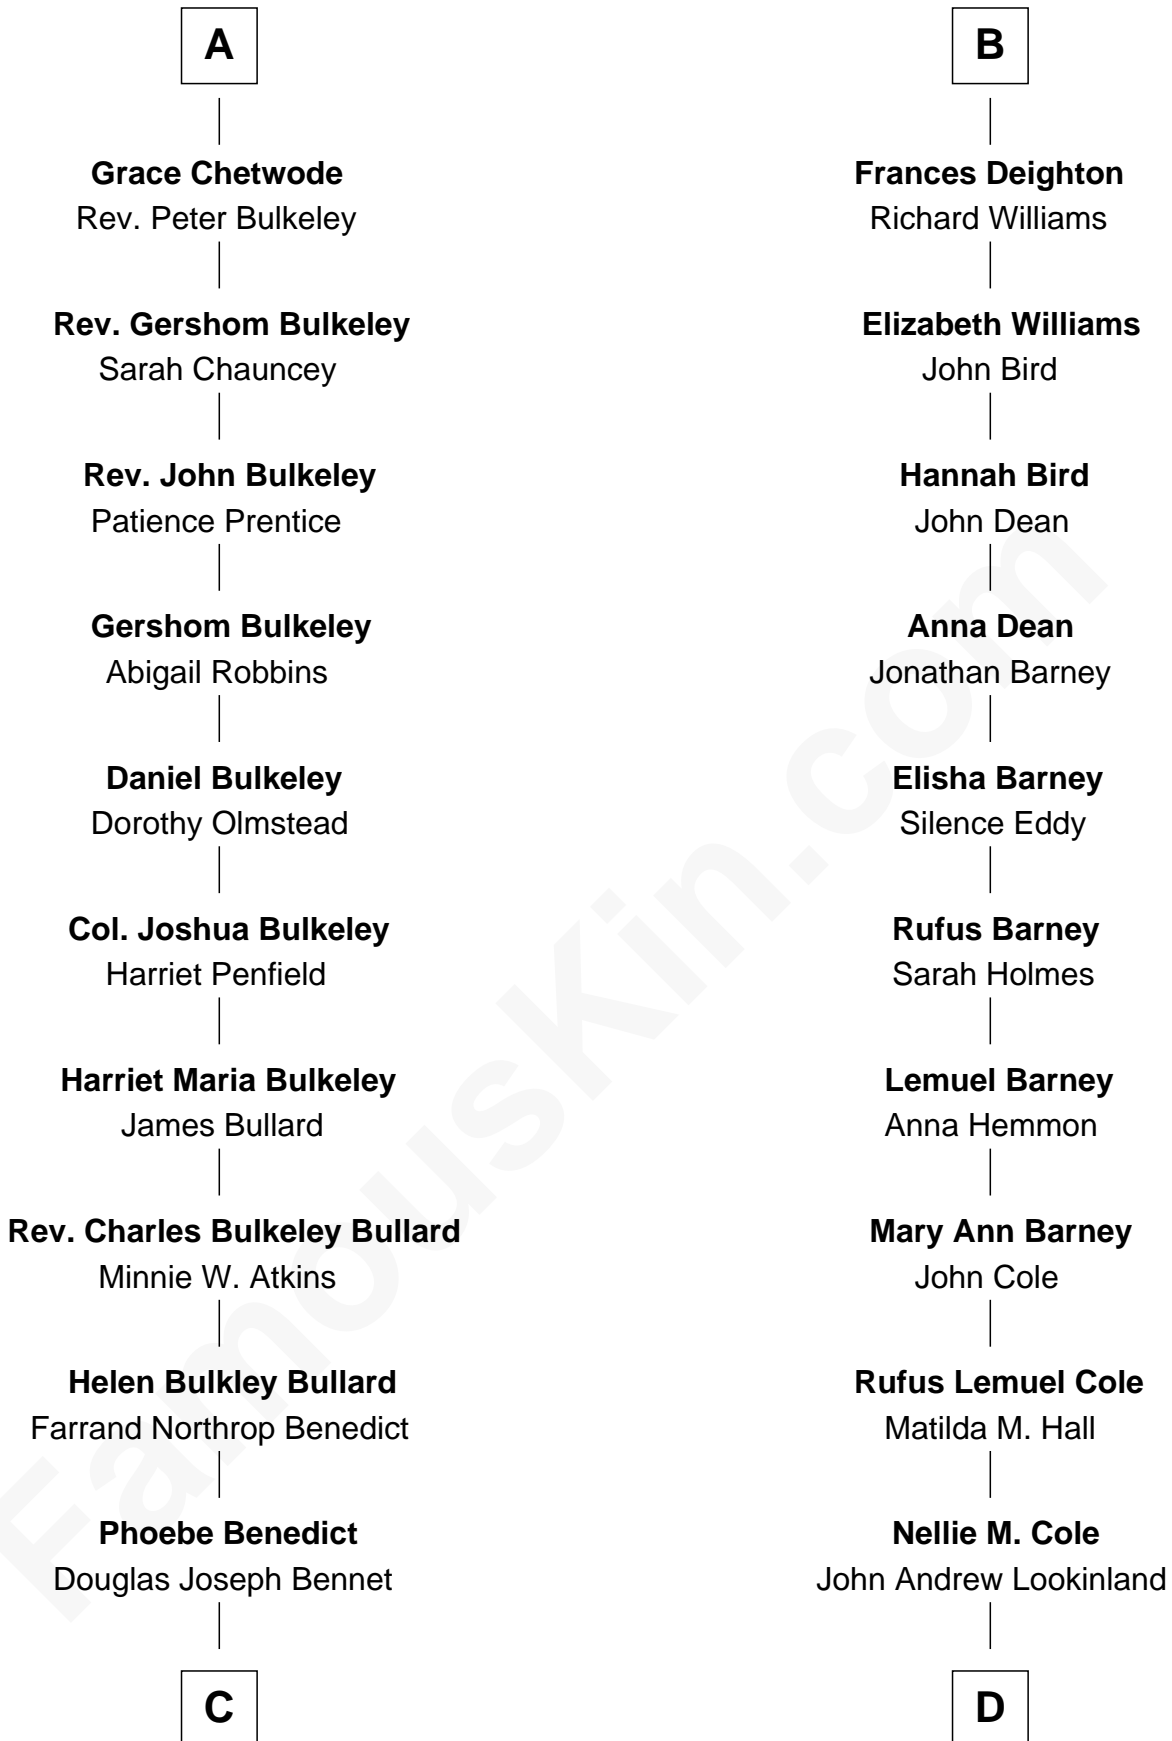

FamousKin.com Relationship Chart of

Michael Bennet

U.S. Senator from Colorado

18th cousin 1 time removed of

Michael Lookinland

TV Actor

C

Douglas Joseph Bennet
Susanne Christine Klejman

Michael Bennet
U.S. Senator from Colorado

D

Orrin Paul Lookinland
Madeline Tait

Paul Russell Lookinland
Karen Ruth McKinney

Michael Lookinland
TV Actor

FamousKin.com