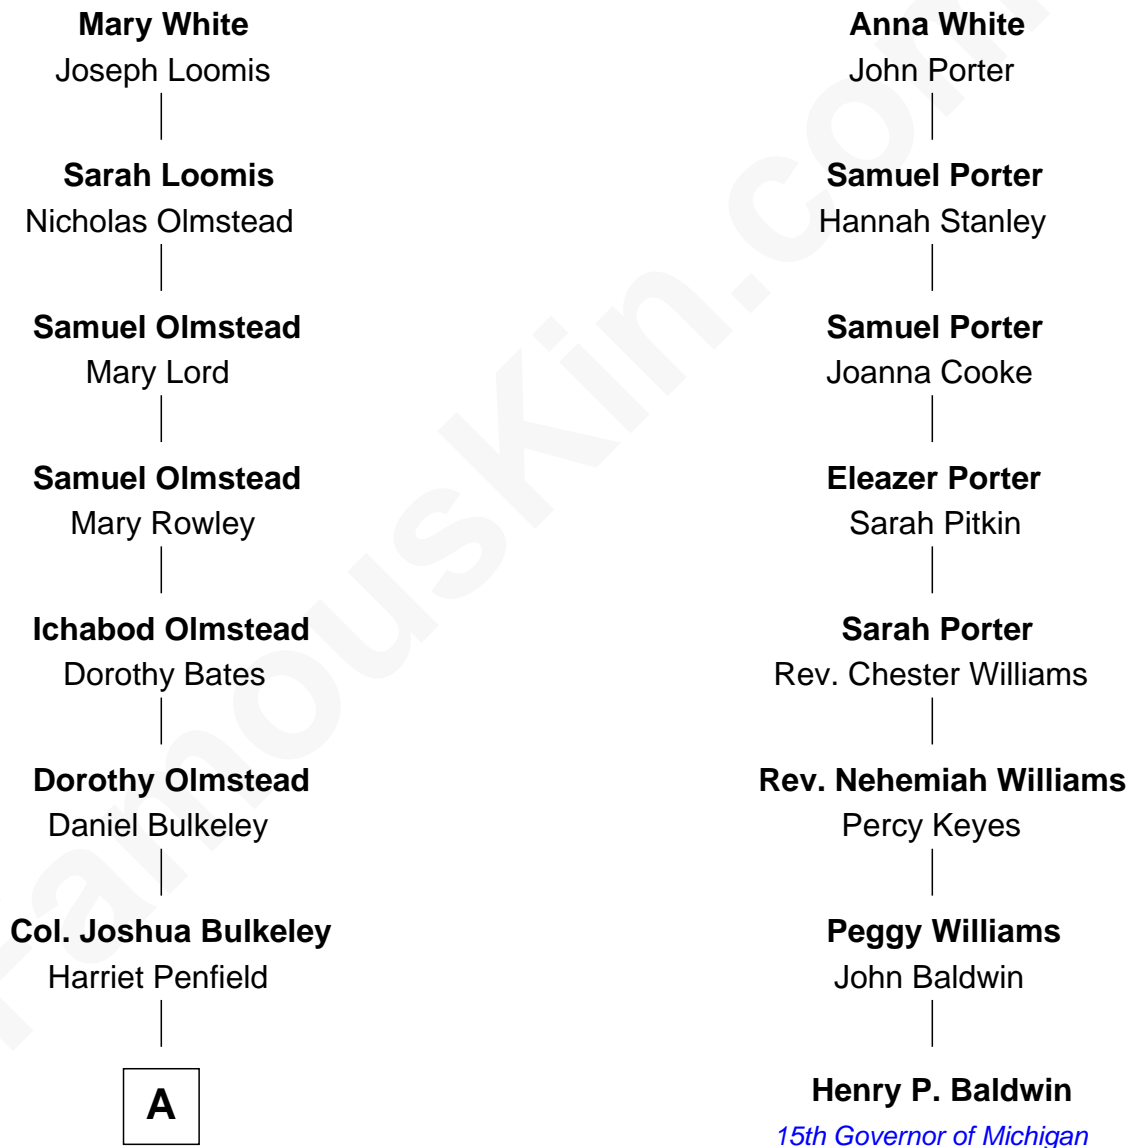

# FamousKin.com Relationship Chart of

**Michael Bennet**

*U.S. Senator from Colorado*

7th cousin 5 times removed of

**Henry P. Baldwin**

*15th Governor of Michigan*

**Robert White**

Bridget Allgar

**A**

—  
**Harriet Maria Bulkeley**

James Bullard

—  
**Rev. Charles Bulkeley Bullard**

Minnie W. Atkins

—  
**Helen Bulkley Bullard**

Farrand Northrop Benedict

—  
**Phoebe Benedict**