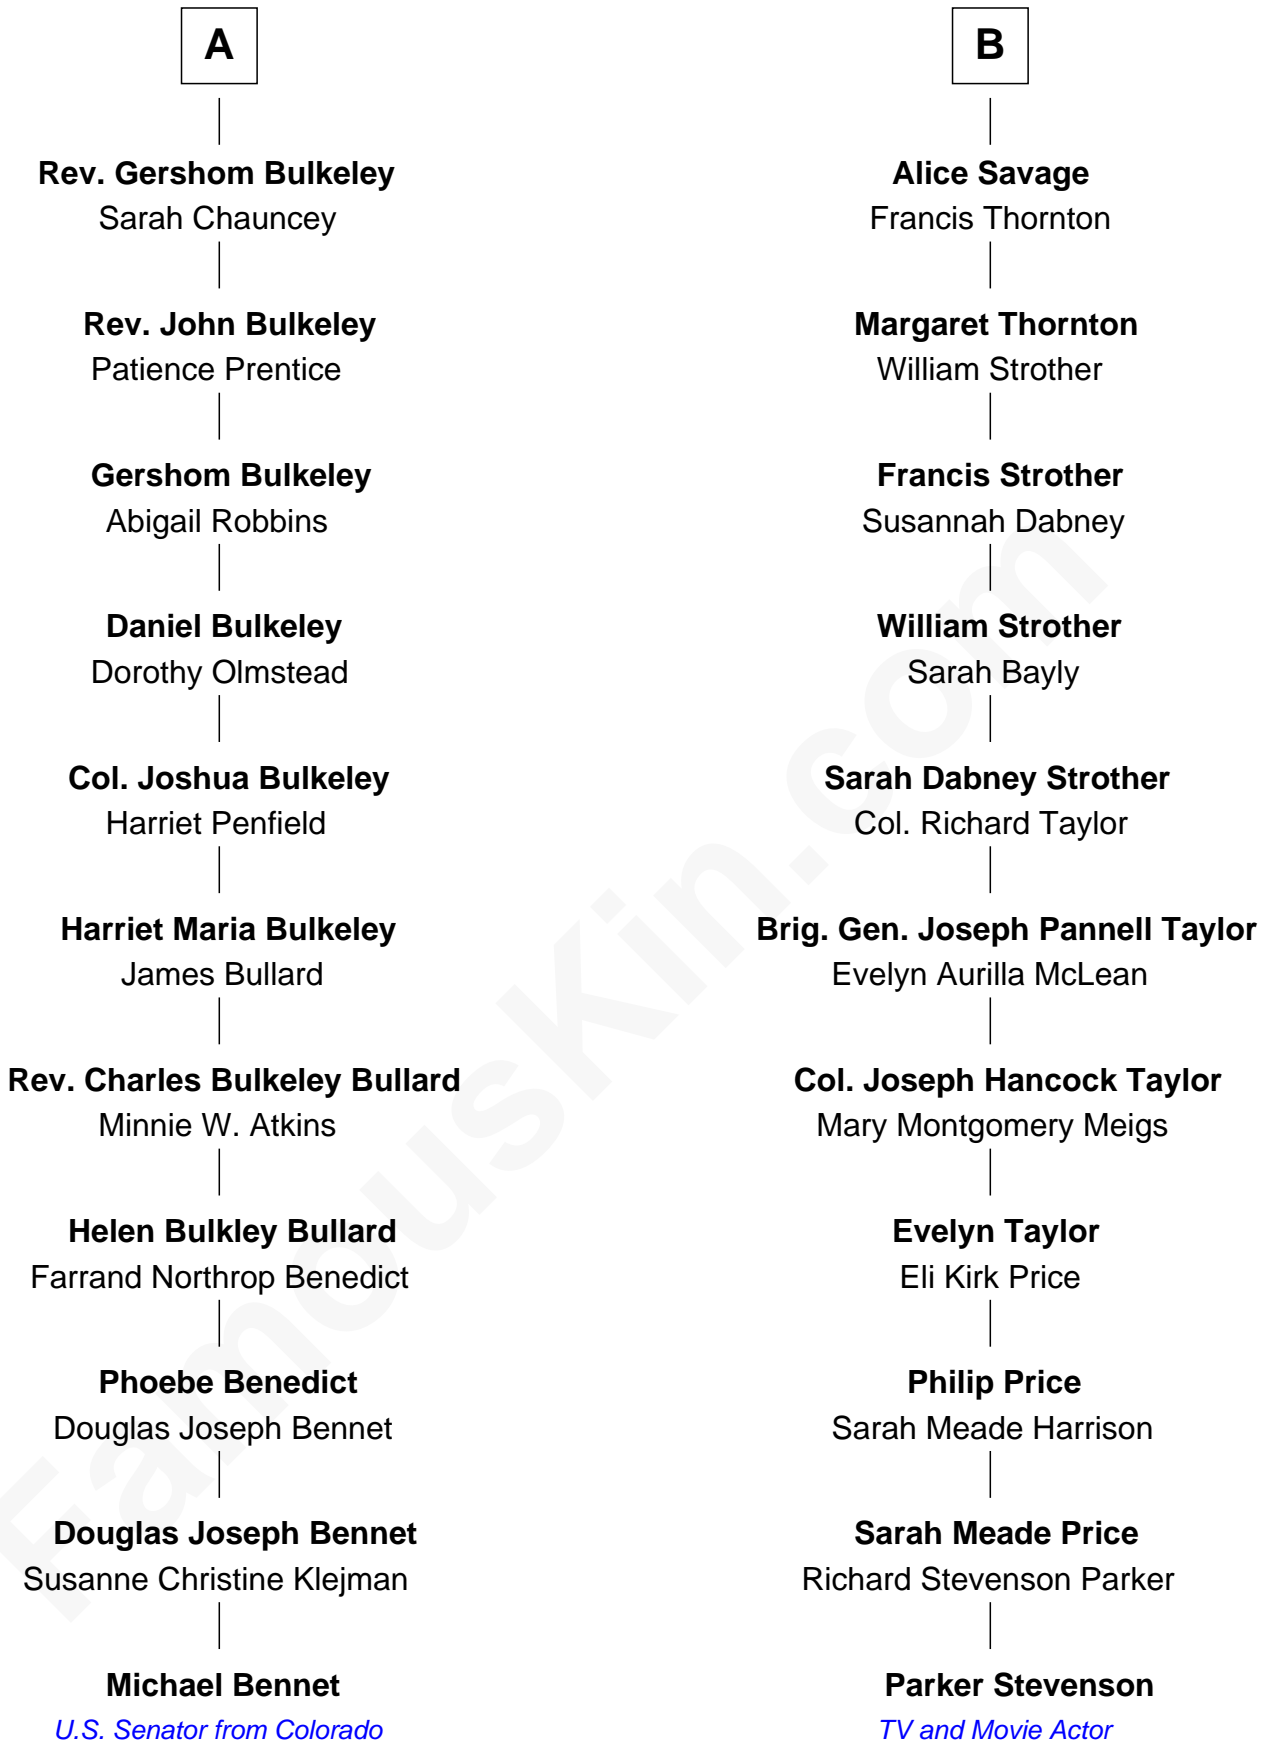

Michael Bennet photo by [U.S. Senate](#)