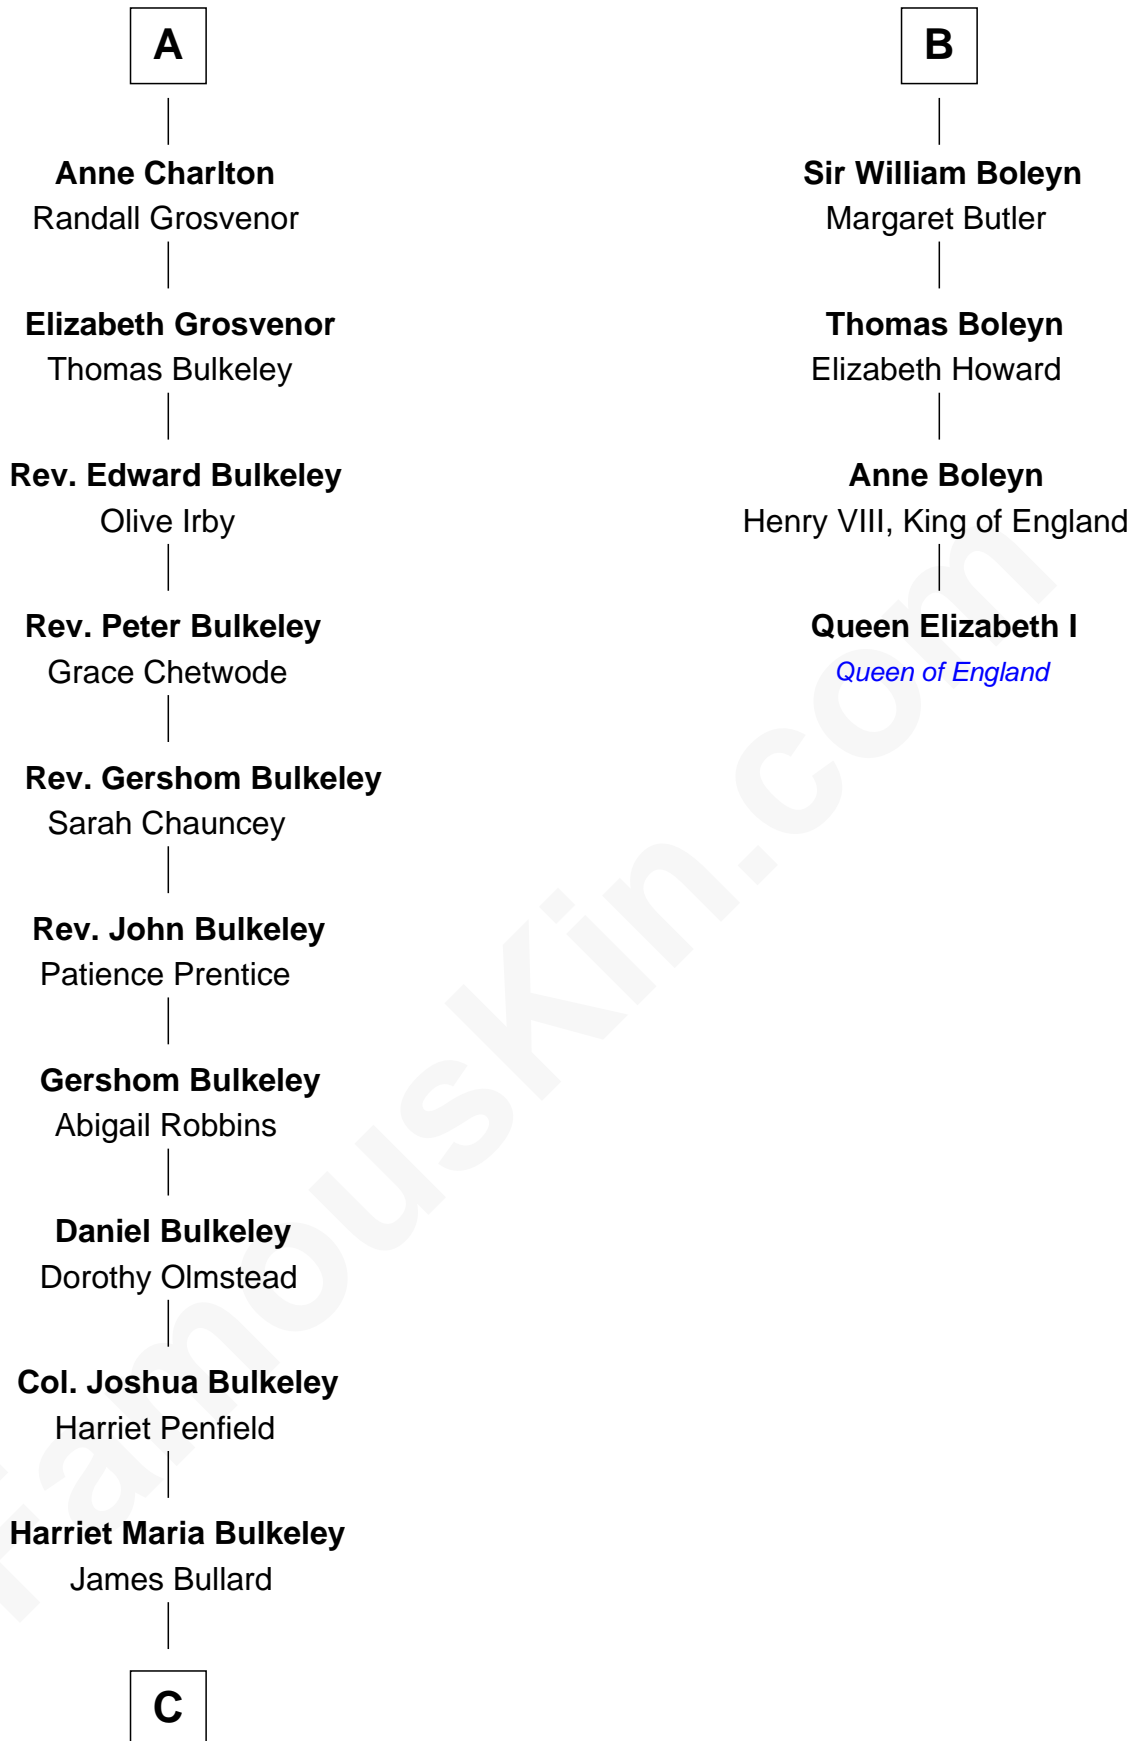

FamousKin.com Relationship Chart of

Michael Bennet

U.S. Senator from Colorado

10th cousin 11 times removed of

Queen Elizabeth I

Queen of England

Sir Roger de Somery

Nichole d'Aubenev