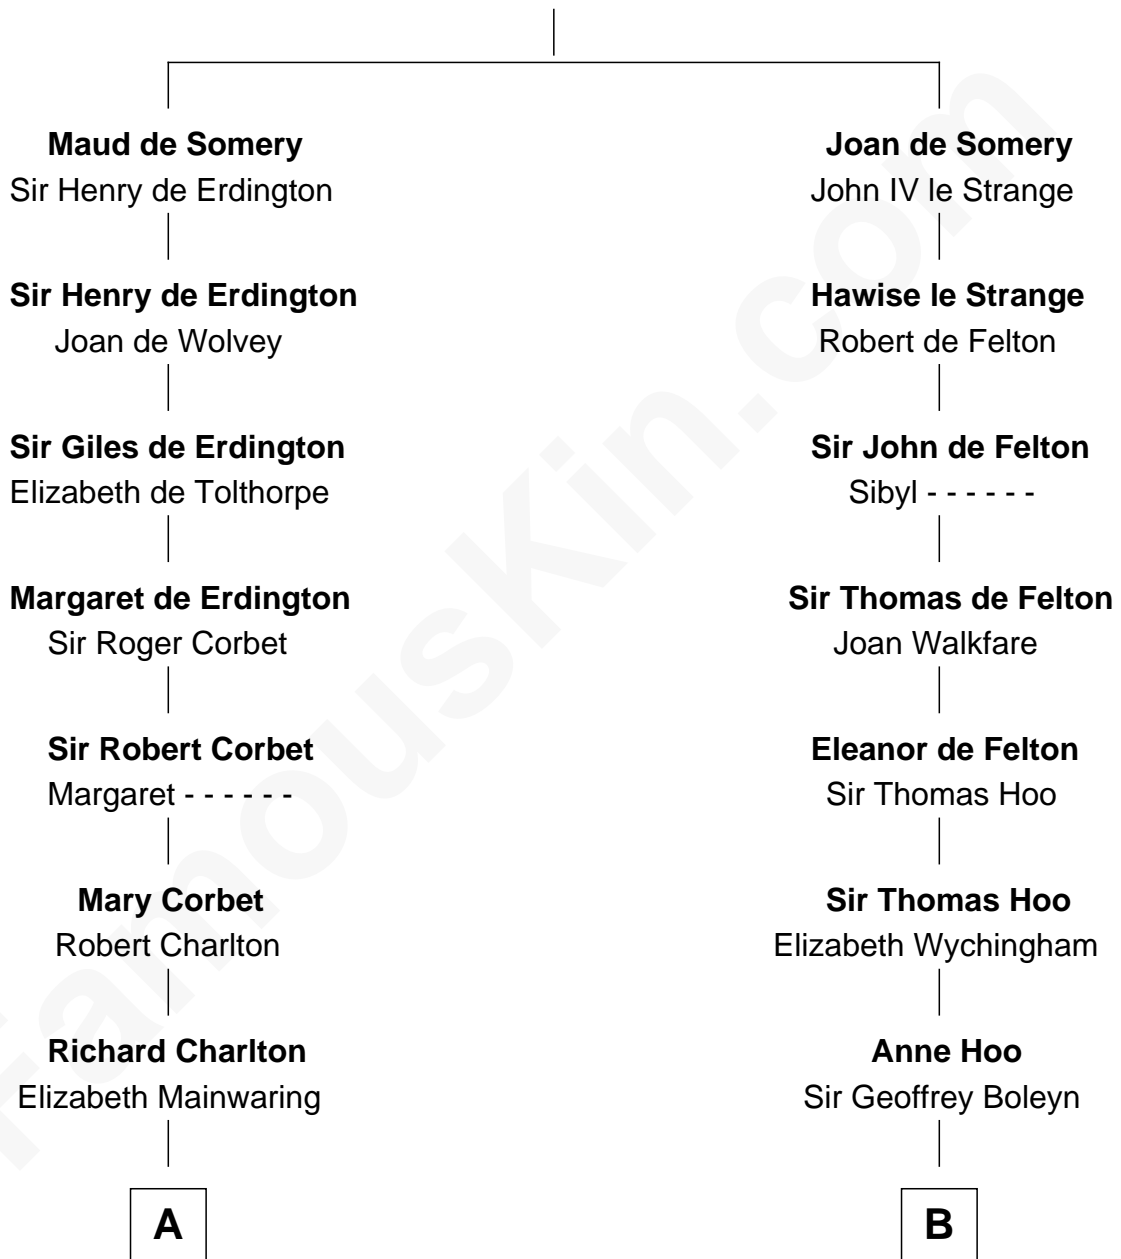

FamousKin.com Relationship Chart of

Michael Bennet

U.S. Senator from Colorado

10th cousin 11 times removed of

Queen Elizabeth I

Queen of England

Sir Roger de Somery

Nichole d'Aubenev