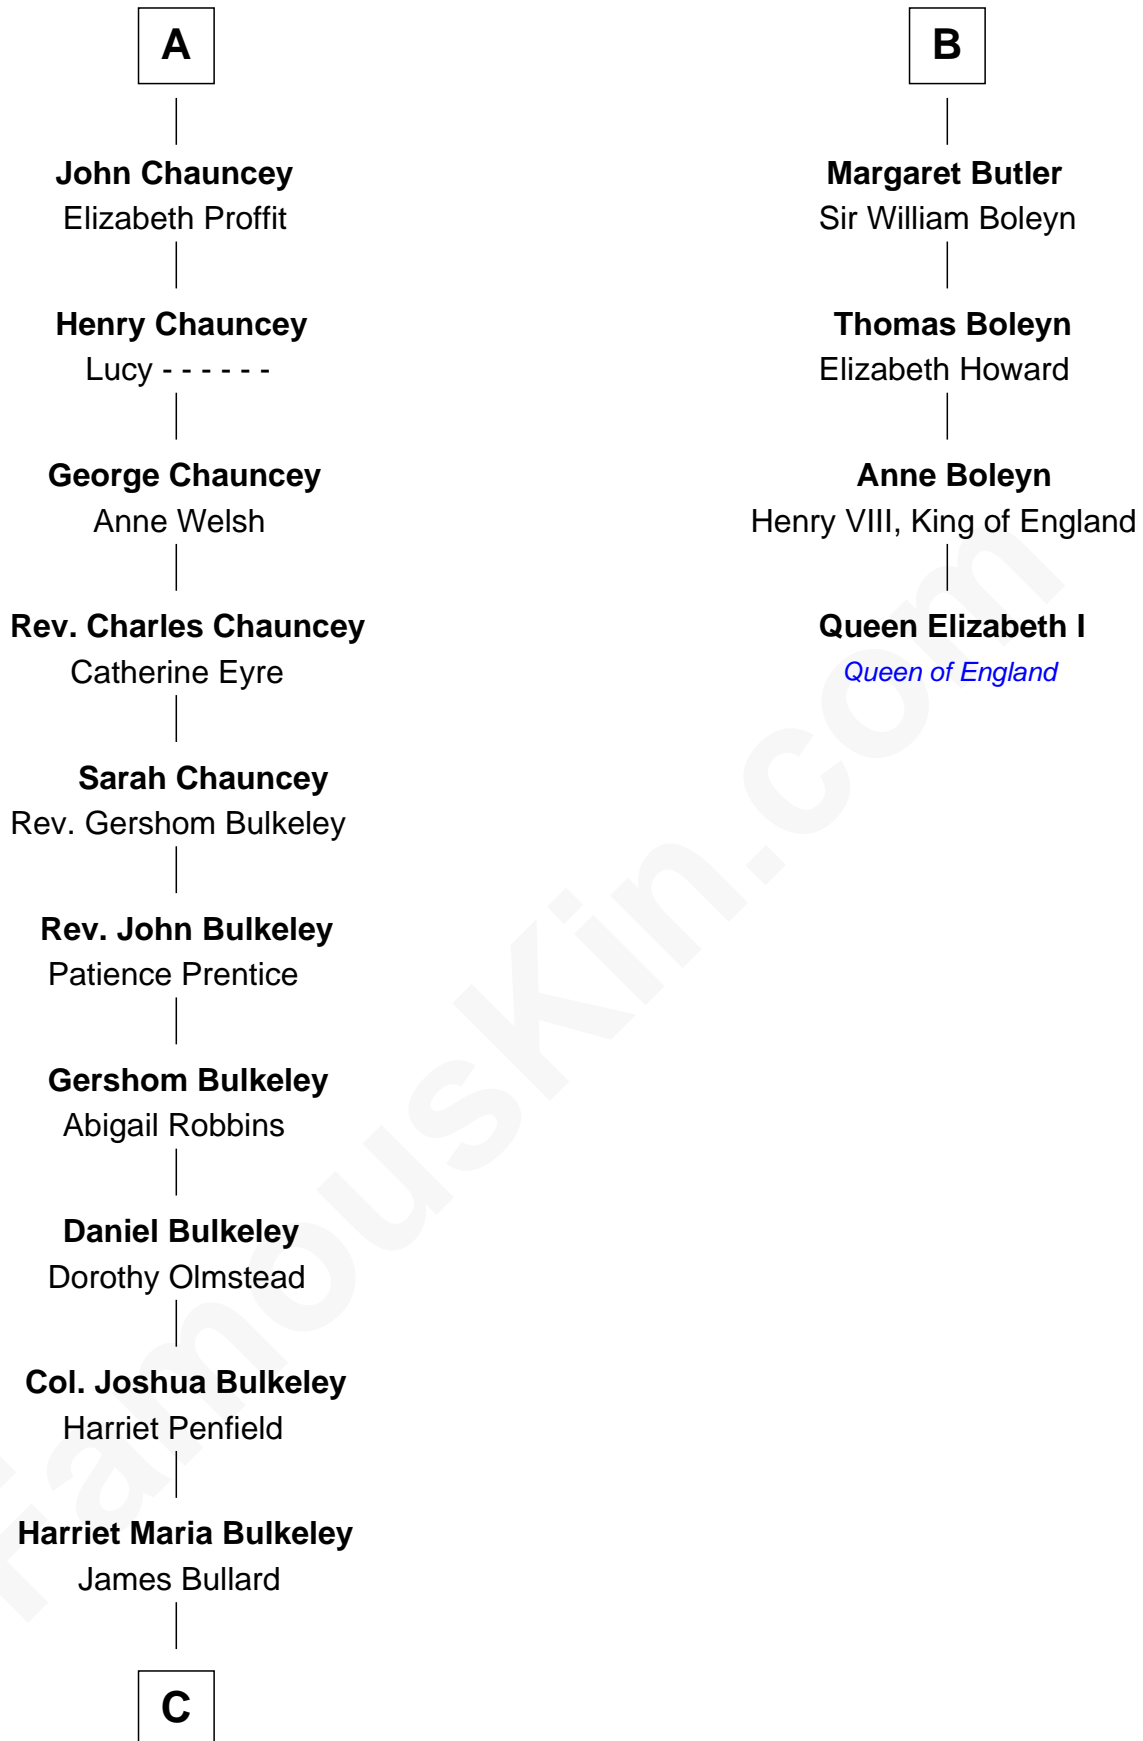

FamousKin.com Relationship Chart of

Michael Bennet

U.S. Senator from Colorado

10th cousin 11 times removed of

Queen Elizabeth I

Queen of England

C

Rev. Charles Bulkeley Bullard