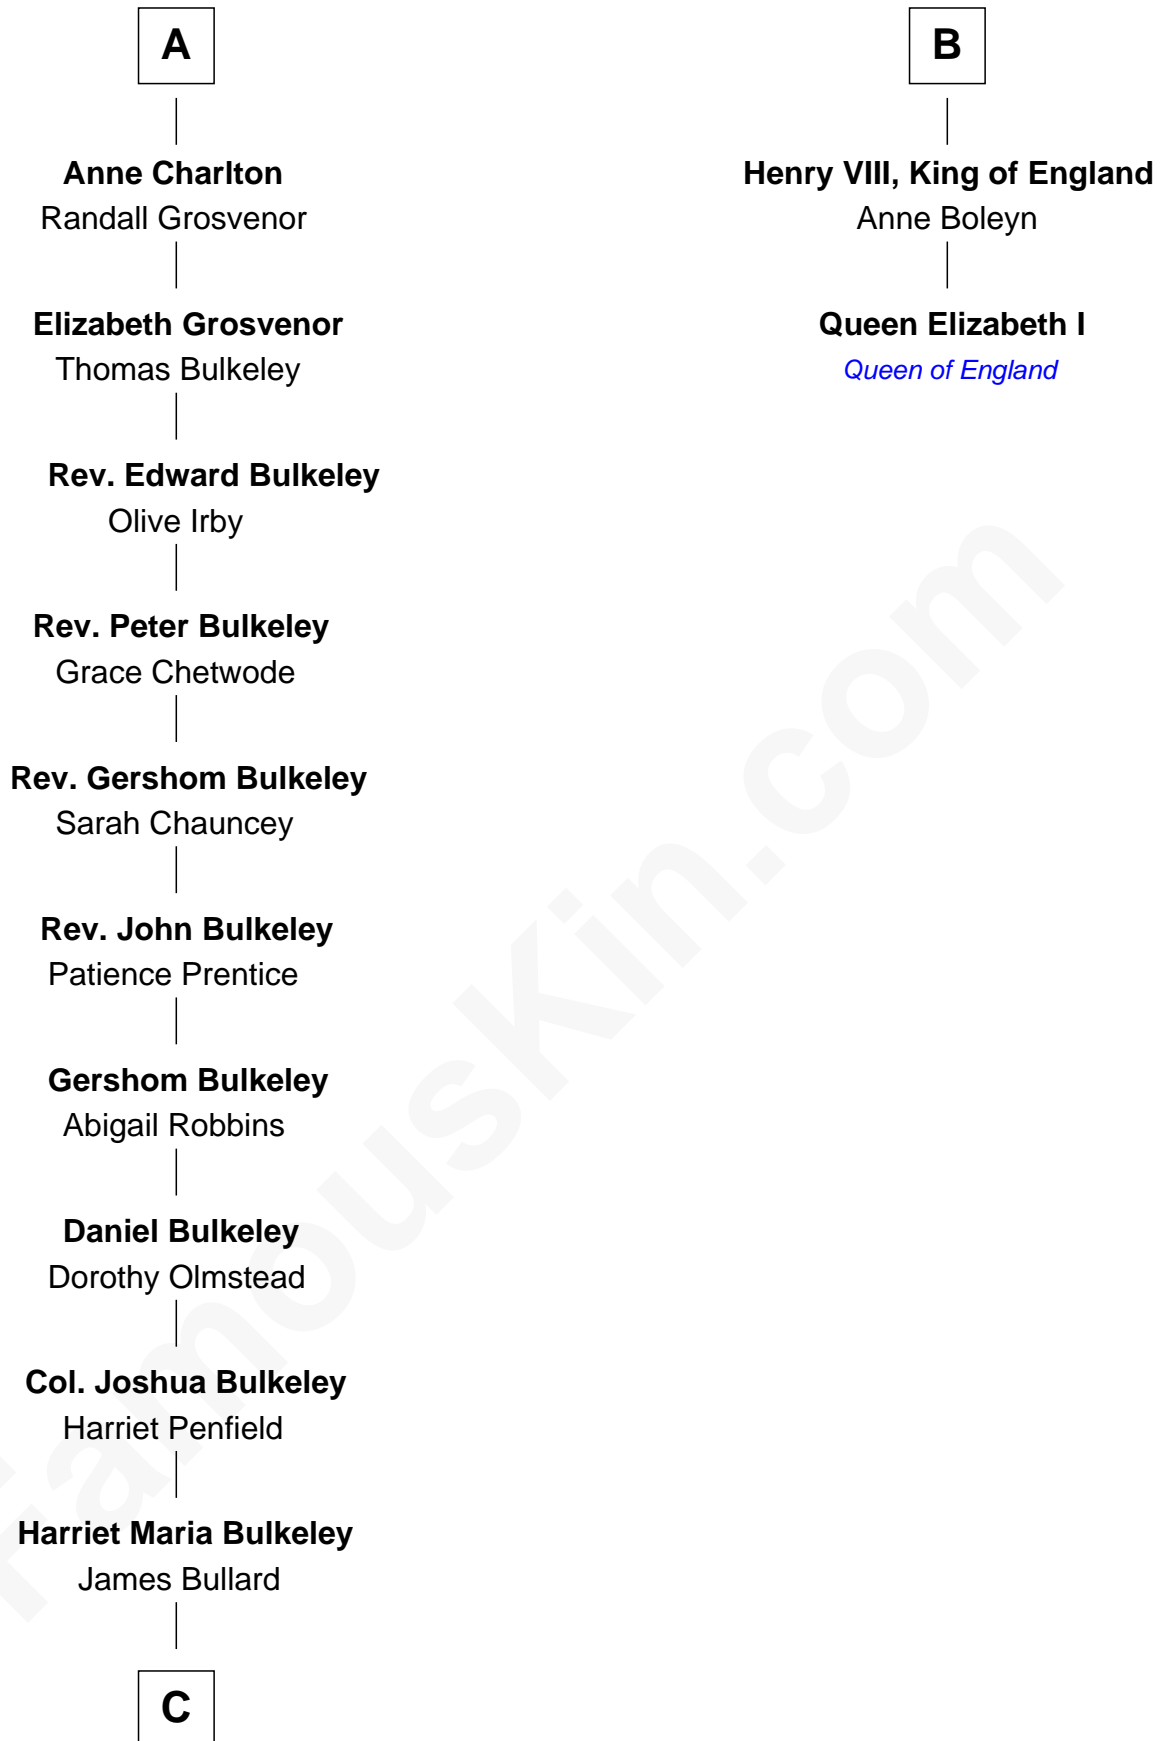

# FamousKin.com Relationship Chart of

**Michael Bennet**

*U.S. Senator from Colorado*

8th cousin 13 times removed of

**Queen Elizabeth I**

*Queen of England*

**Sir Alan la Zouche**  
Eleanor de Segrave

**C**