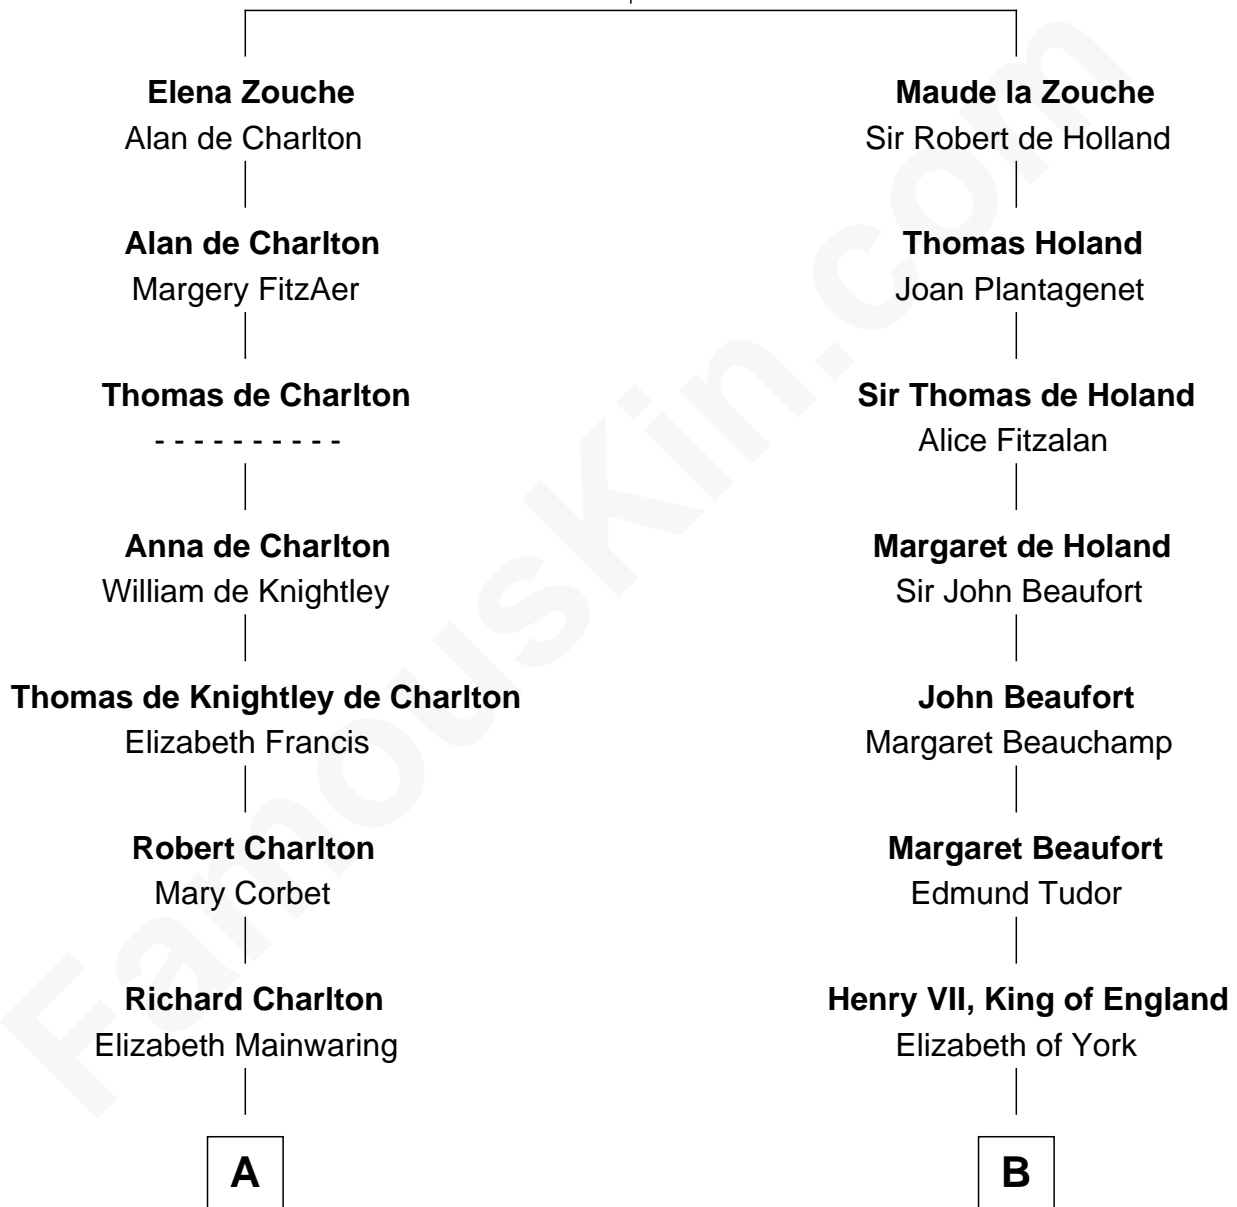

# FamousKin.com Relationship Chart of

**Michael Bennet**

*U.S. Senator from Colorado*

8th cousin 13 times removed of

**Queen Elizabeth I**

*Queen of England*

**Sir Alan la Zouche**  
Eleanor de Segrave

**C**