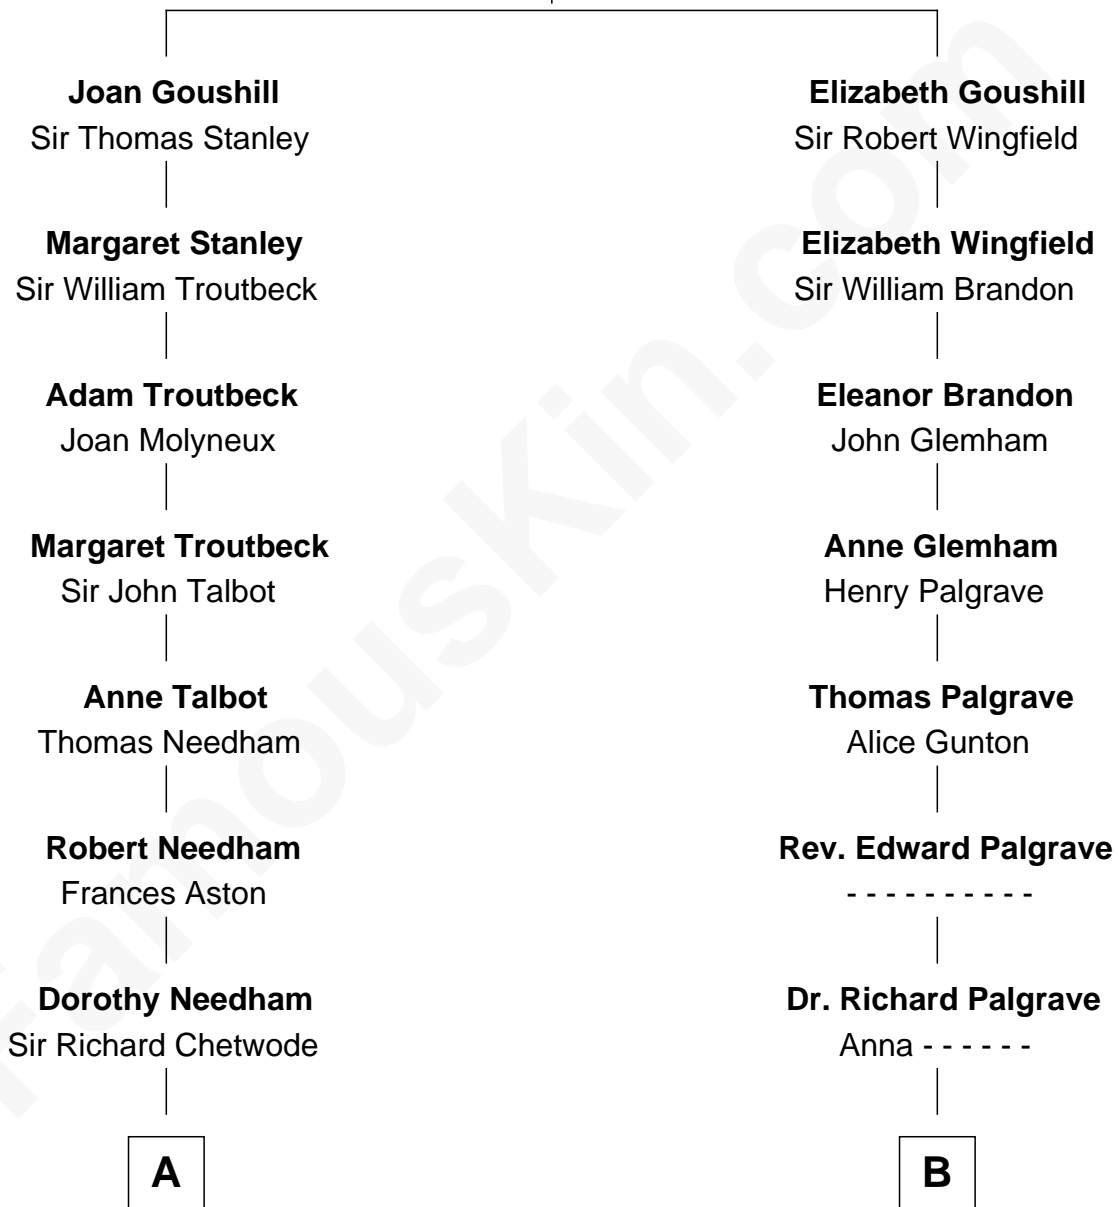

FamousKin.com Relationship Chart of

Michael Bennet

U.S. Senator from Colorado

18th cousin of

George H. W. Bush

41st U.S. President

Sir Robert Goushill

Elizabeth Fitzalan

C

Douglas Joseph Bennet
Susanne Christine Klejman

Michael Bennet
U.S. Senator from Colorado

D

Prescott Sheldon Bush
Dorothy Wear Walker

George H. W. Bush
41st U.S. President

FamousKin.com