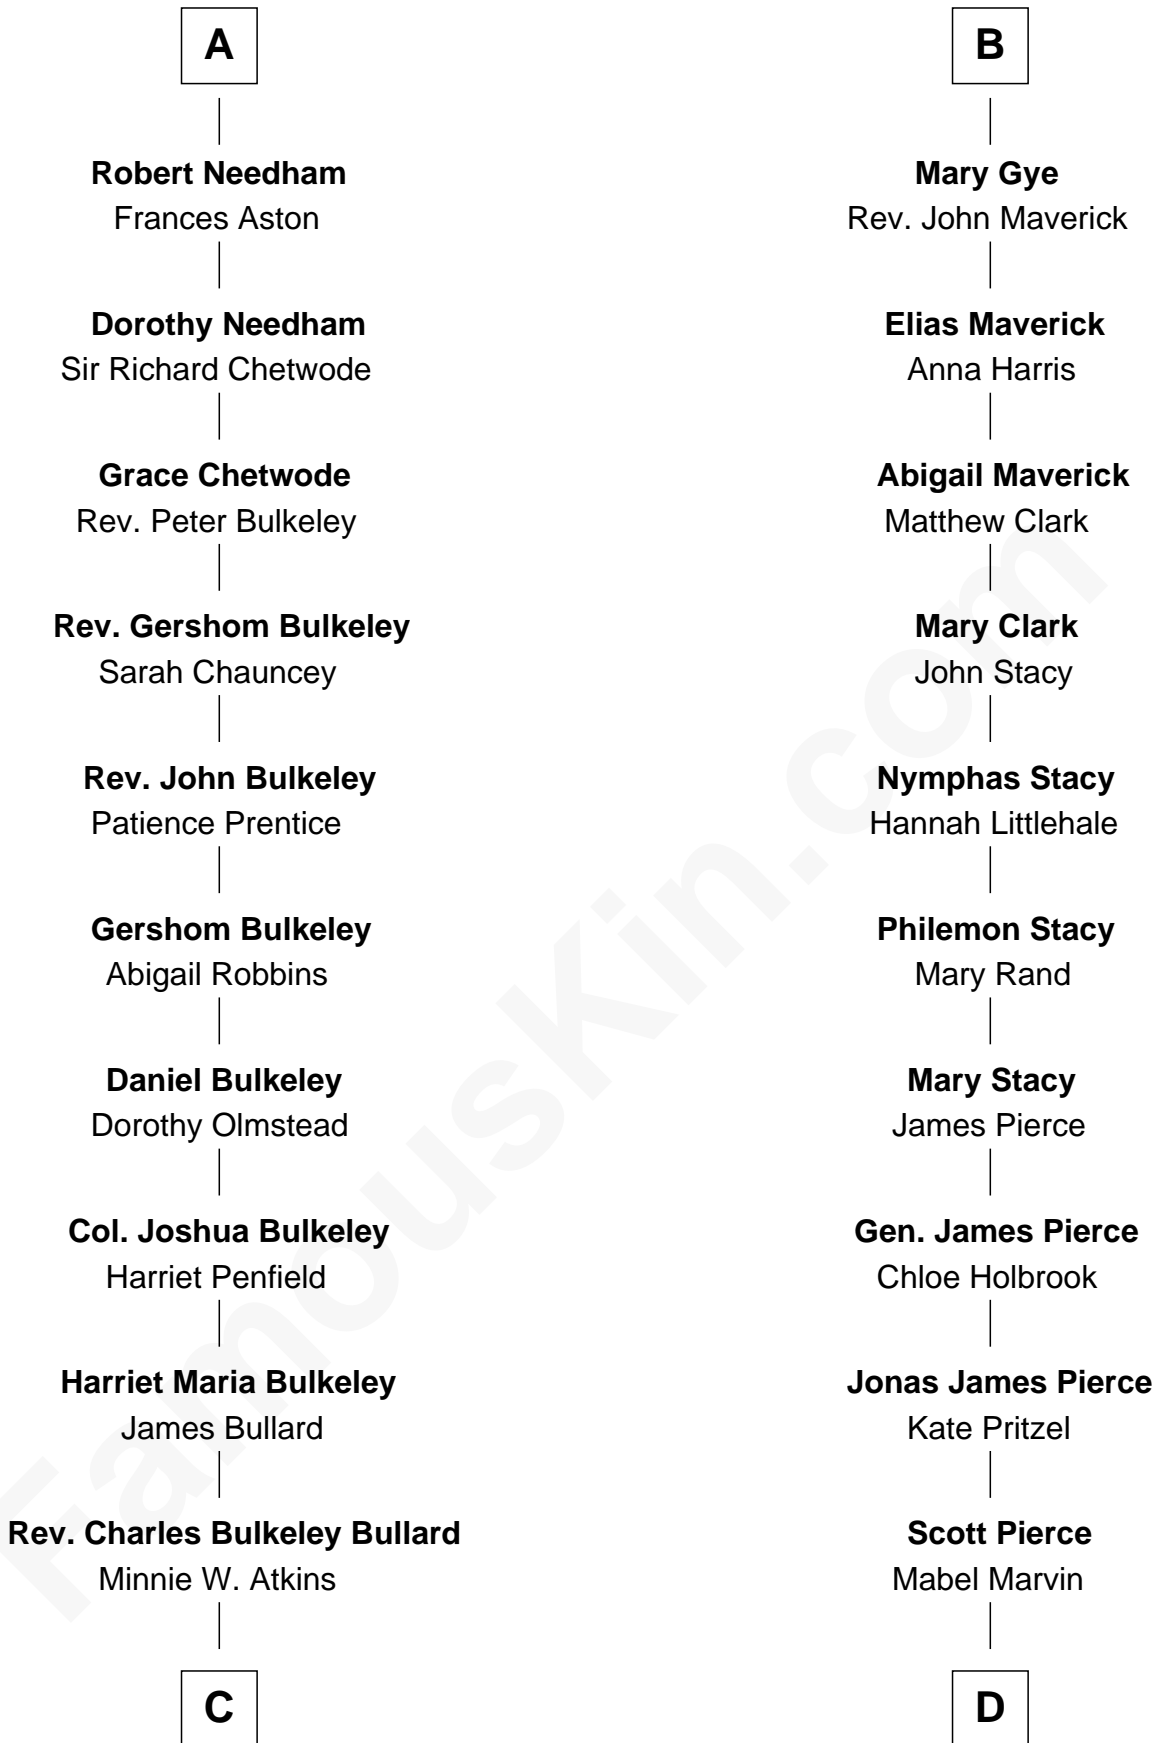

# FamousKin.com Relationship Chart of

**Michael Bennet**

*U.S. Senator from Colorado*

18th cousin 2 times removed of

**Barbara (Pierce) Bush**

*First Lady of President George H.W. Bush*

FamousKin.com