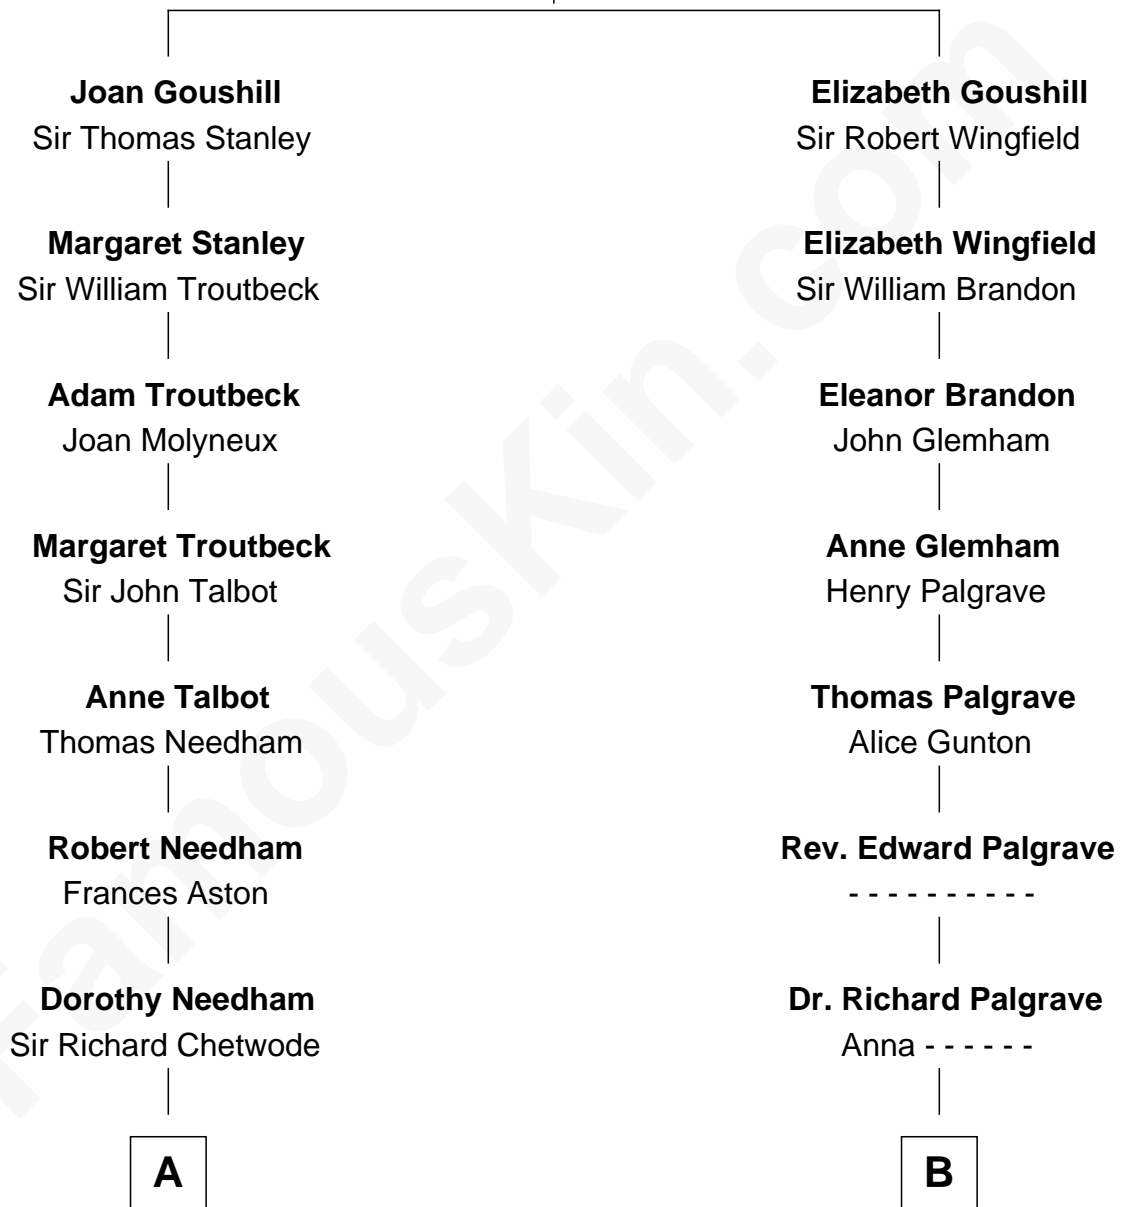

# FamousKin.com Relationship Chart of

**Michael Bennet**

*U.S. Senator from Colorado*

18th cousin 1 time removed of

**George W. Bush**

*43rd U.S. President*

**Sir Robert Goushill**

Elizabeth Fitzalan

**C**

**Douglas Joseph Bennet**  
Susanne Christine Klejman

**Michael Bennet**  
*U.S. Senator from Colorado*

**D**

**Prescott Sheldon Bush**  
Dorothy Wear Walker

**George Herbert Walker Bush**  
Barbara Pierce

**George W. Bush**  
*43rd U.S. President*

FamousKin.com