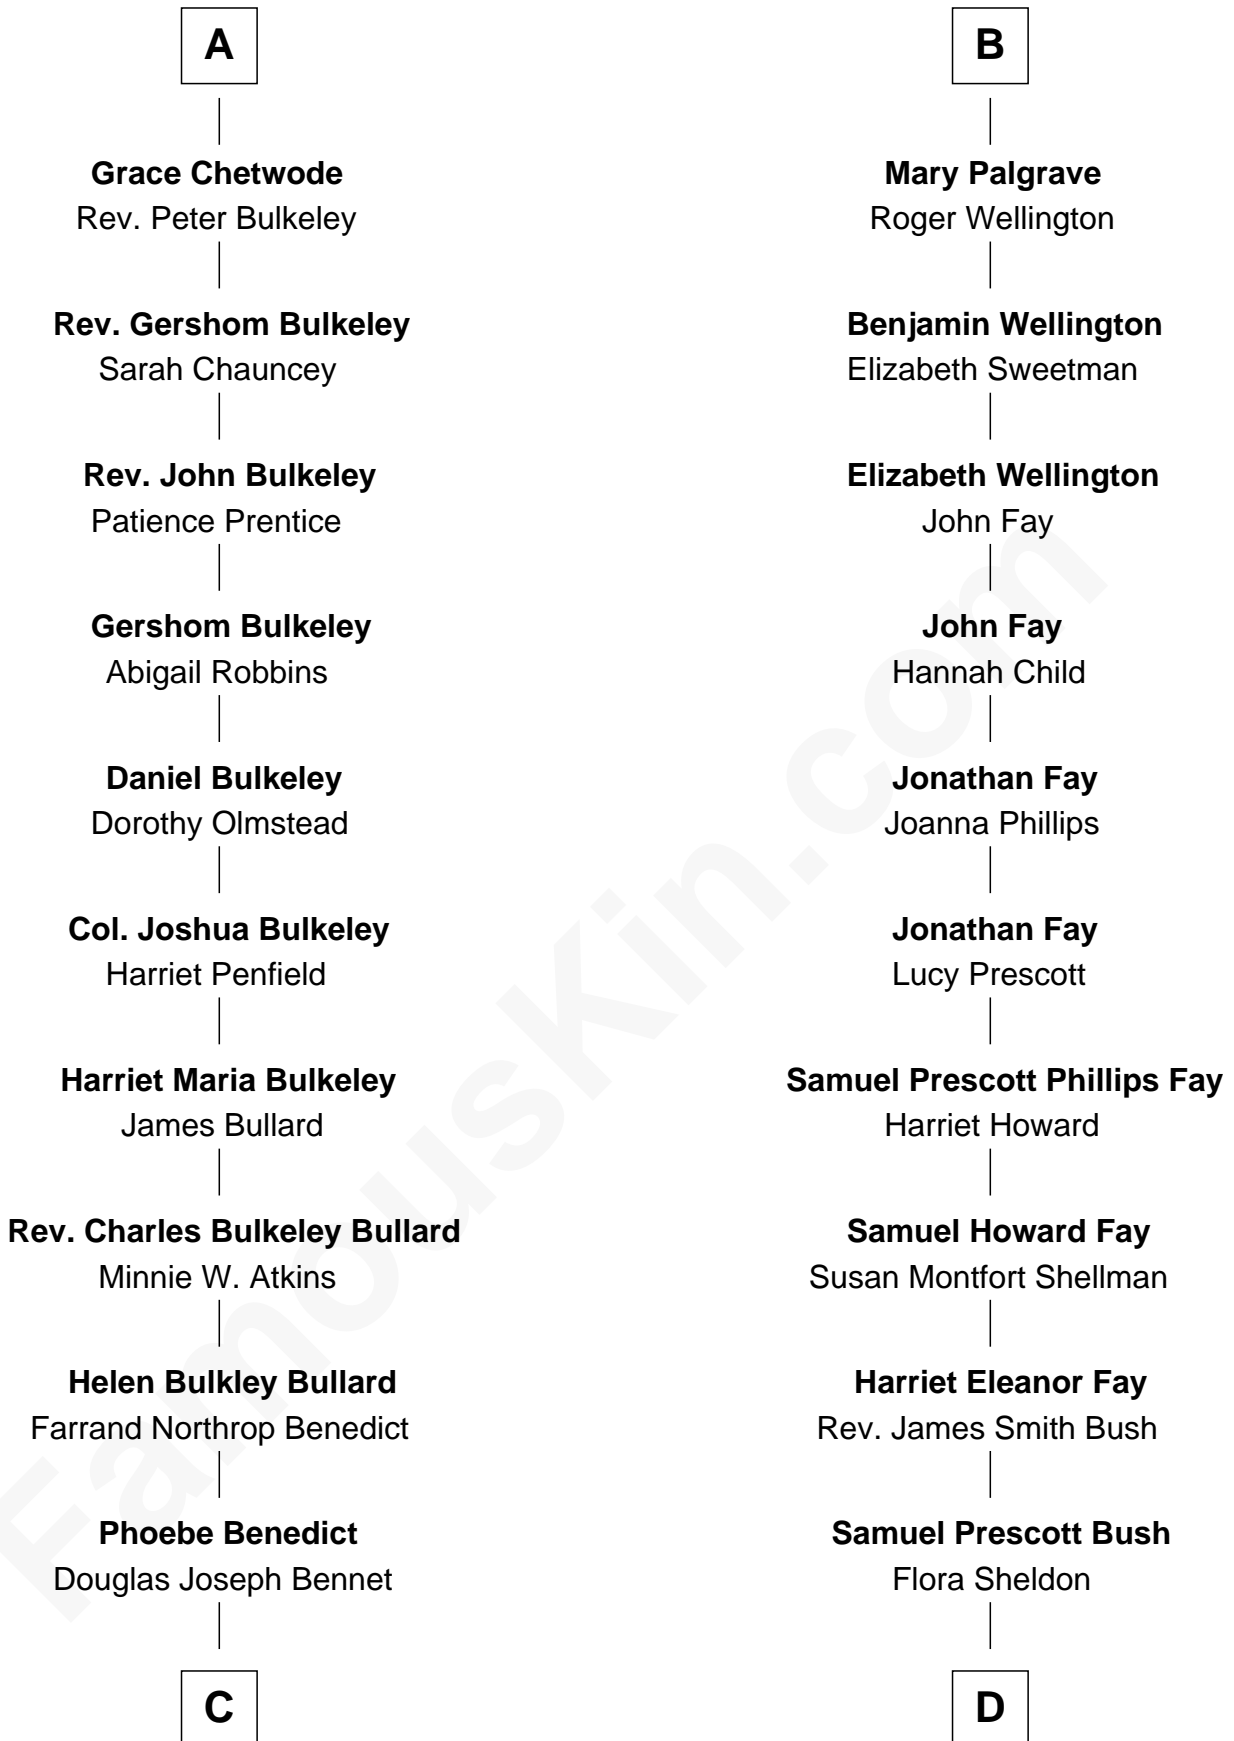

# FamousKin.com Relationship Chart of

**Michael Bennet**

*U.S. Senator from Colorado*

18th cousin 1 time removed of

**George W. Bush**

*43rd U.S. President*

**Sir Robert Goushill**

Elizabeth Fitzalan

**C**

**Douglas Joseph Bennet**  
Susanne Christine Klejman

**Michael Bennet**  
*U.S. Senator from Colorado*

**D**

**Prescott Sheldon Bush**  
Dorothy Wear Walker

**George Herbert Walker Bush**  
Barbara Pierce

**George W. Bush**  
*43rd U.S. President*

FamousKin.com