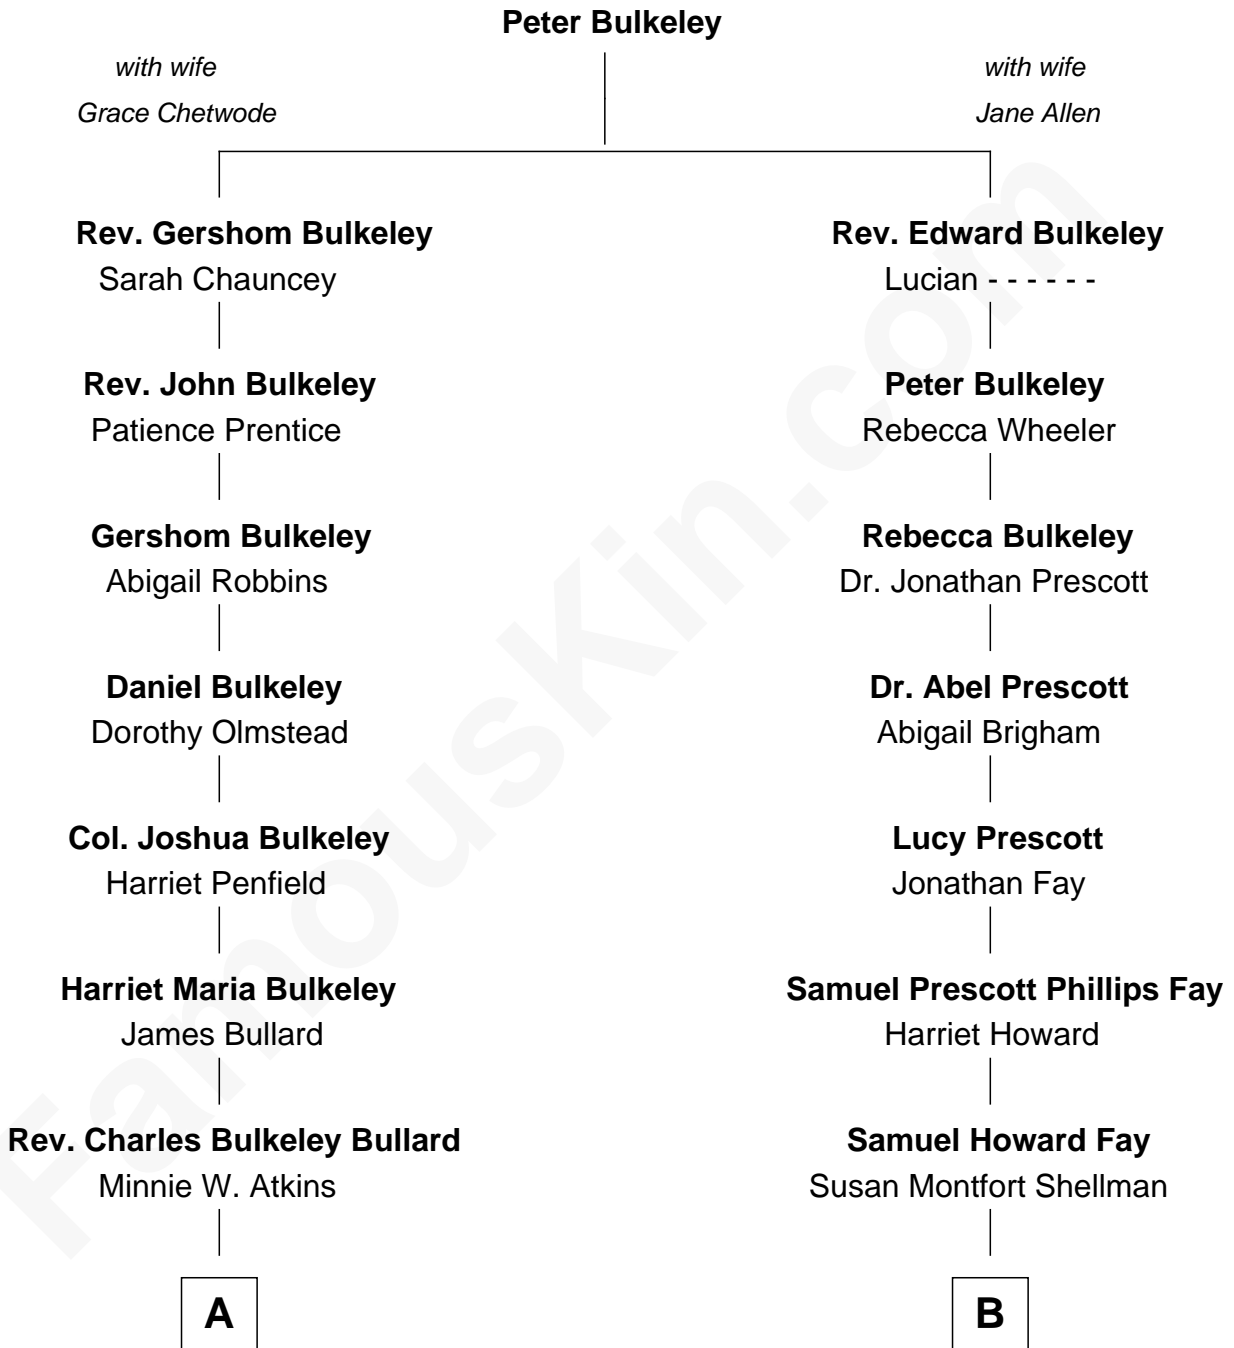

FamousKin.com Relationship Chart of

Michael Bennet

U.S. Senator from Colorado

10th cousin 1 time removed of

George W. Bush

43rd U.S. President

A

Helen Bulkley Bullard
Farrand Northrop Benedict

Phoebe Benedict
Douglas Joseph Bennet

Douglas Joseph Bennet
Susanne Christine Klejman

Michael Bennet
U.S. Senator from Colorado

B

Harriet Eleanor Fay
Rev. James Smith Bush

Samuel Prescott Bush
Flora Sheldon

Prescott Sheldon Bush
Dorothy Wear Walker

George Herbert Walker Bush
Barbara Pierce

George W. Bush
43rd U.S. President