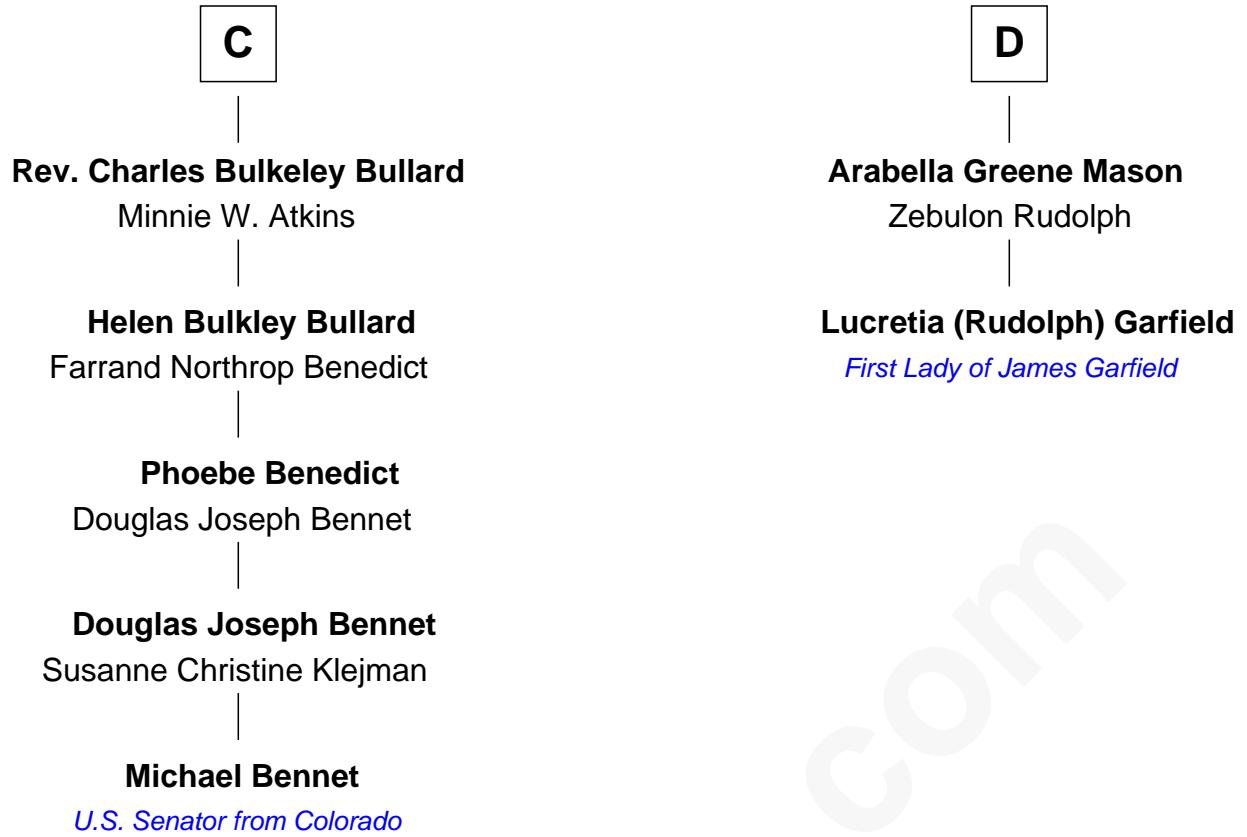

FamousKin.com Relationship Chart of

Michael Bennet

U.S. Senator from Colorado

18th cousin 3 times removed of

Lucretia (Rudolph) Garfield

First Lady of President James Garfield

Bartholomew de Badlesmere

Margaret de Clare

Margery de Badlesmere

Sir William de Ros

Maud de Roos

John de Welles

Anne de Welles

James Butler

James Butler

Joan Beauchamp

Sir William de Ros

Maud de Roos

John de Welles

Margery de Welles

Stephen le Scrope

Maude le Scrope

Sir Baldwin Freville

Margaret Freville

Sir Hugh Willoughby

Margery Willoughby

Sir Godfrey Hilton

Elizabeth Hilton

Richard Thimbleby

B

Michael Bennet photo by [U.S. Senate](#)