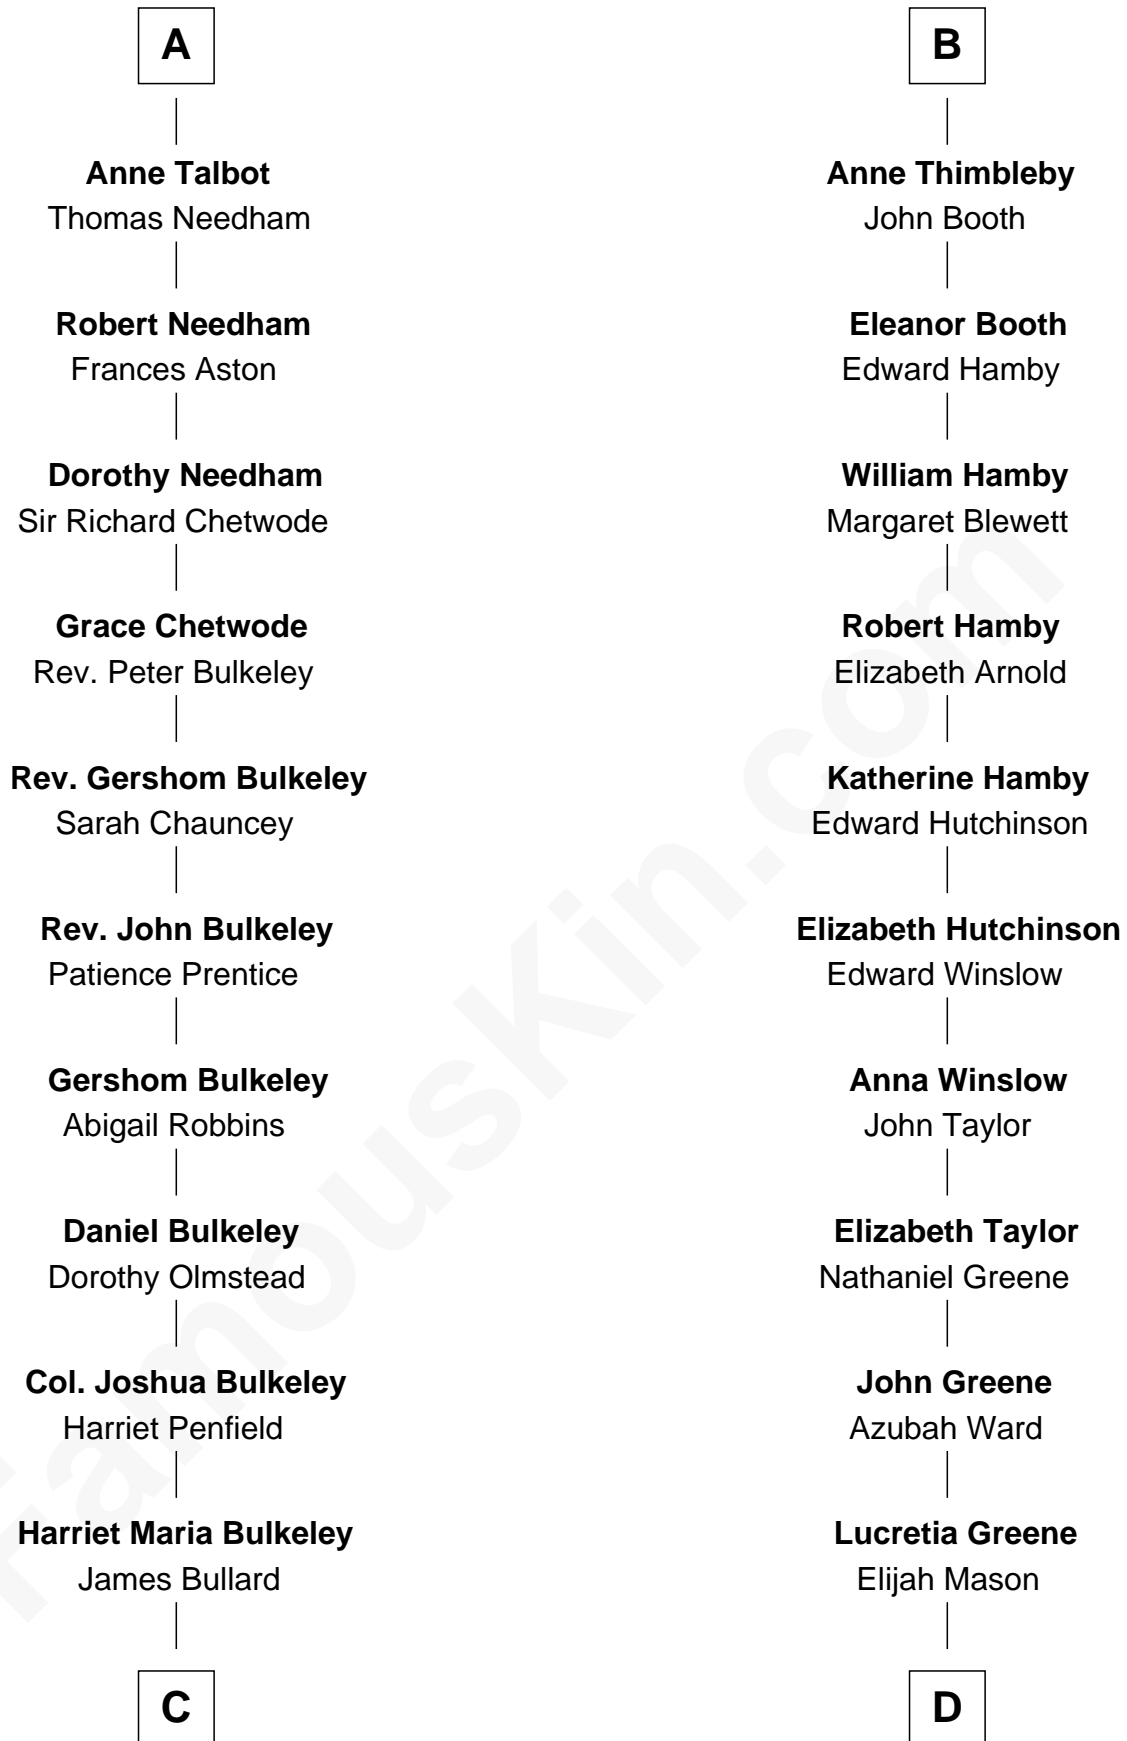

FamousKin.com Relationship Chart of

Michael Bennet

U.S. Senator from Colorado

18th cousin 3 times removed of

Lucretia (Rudolph) Garfield

First Lady of President James Garfield

Bartholomew de Badlesmere

Margaret de Clare

Margery de Badlesmere

Sir William de Ros

Maud de Roos

John de Welles

Anne de Welles

James Butler

James Butler

Joan Beauchamp

Sir William de Ros

Maud de Roos

John de Welles

Margery de Welles

Stephen le Scrope

Maude le Scrope

Sir Baldwin Freville

Margaret Freville

Sir Hugh Willoughby

Margery Willoughby

Sir Godfrey Hilton

Elizabeth Hilton

Richard Thimbleby

B

Michael Bennet photo by [U.S. Senate](#)