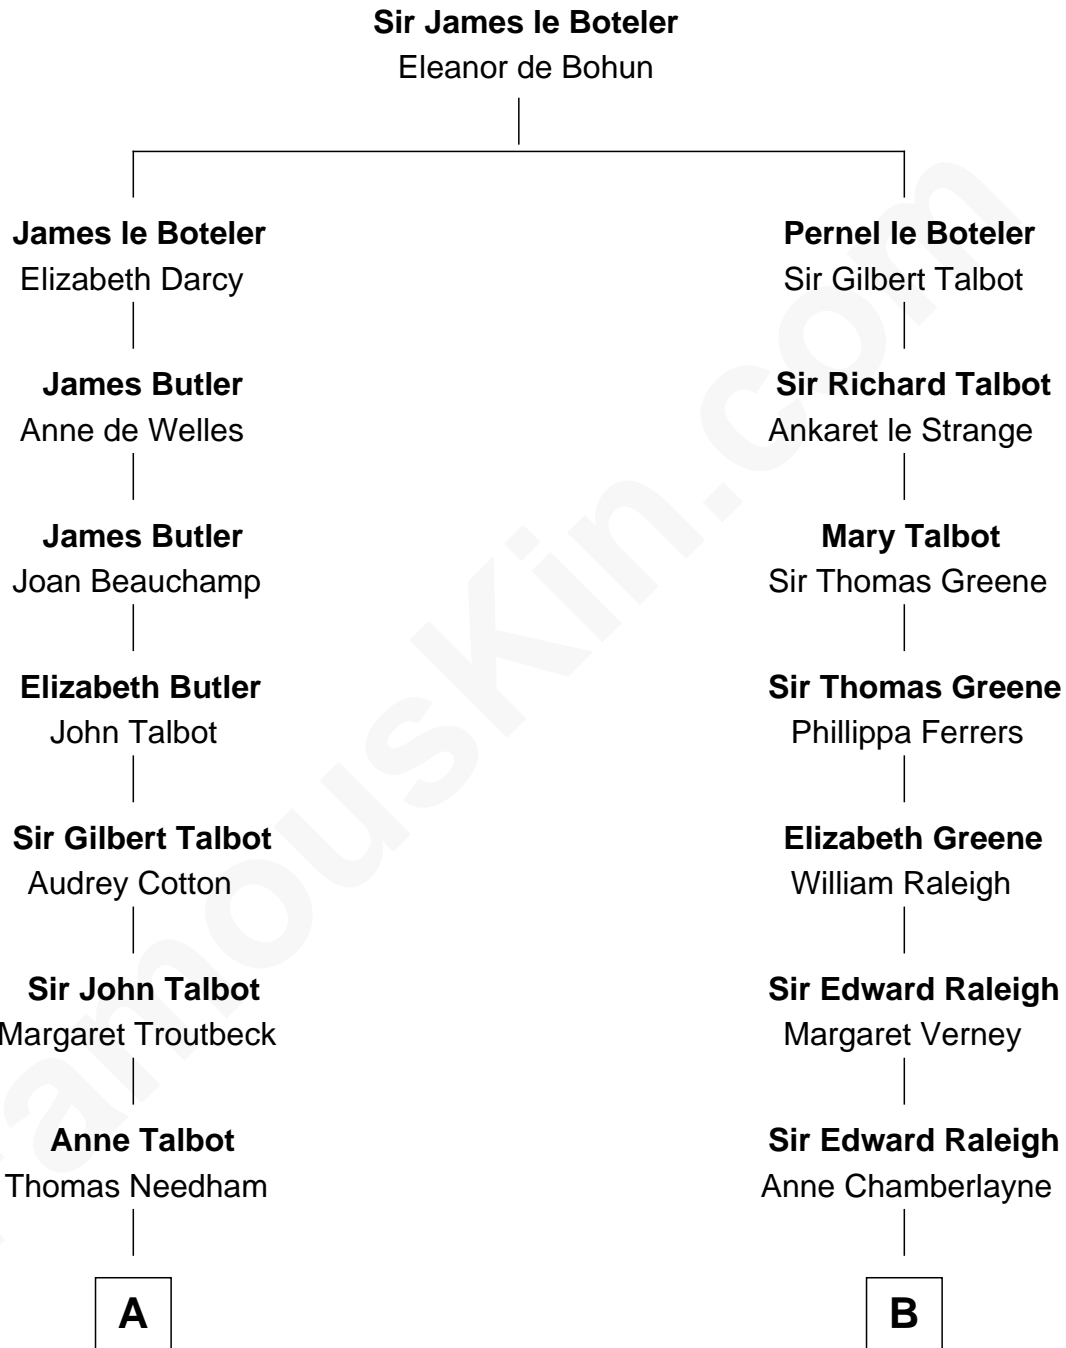

FamousKin.com

Relationship Chart of

Michael Bennet

U.S. Senator from Colorado

17th cousin 3 times removed of

Lucretia (Rudolph) Garfield

First Lady of President James Garfield

C

—
Helen Bulkley Bullard
Farrand Northrop Benedict

—
Phoebe Benedict
Douglas Joseph Bennet

—
Douglas Joseph Bennet
Susanne Christine Klejman

—
Michael Bennet
U.S. Senator from Colorado