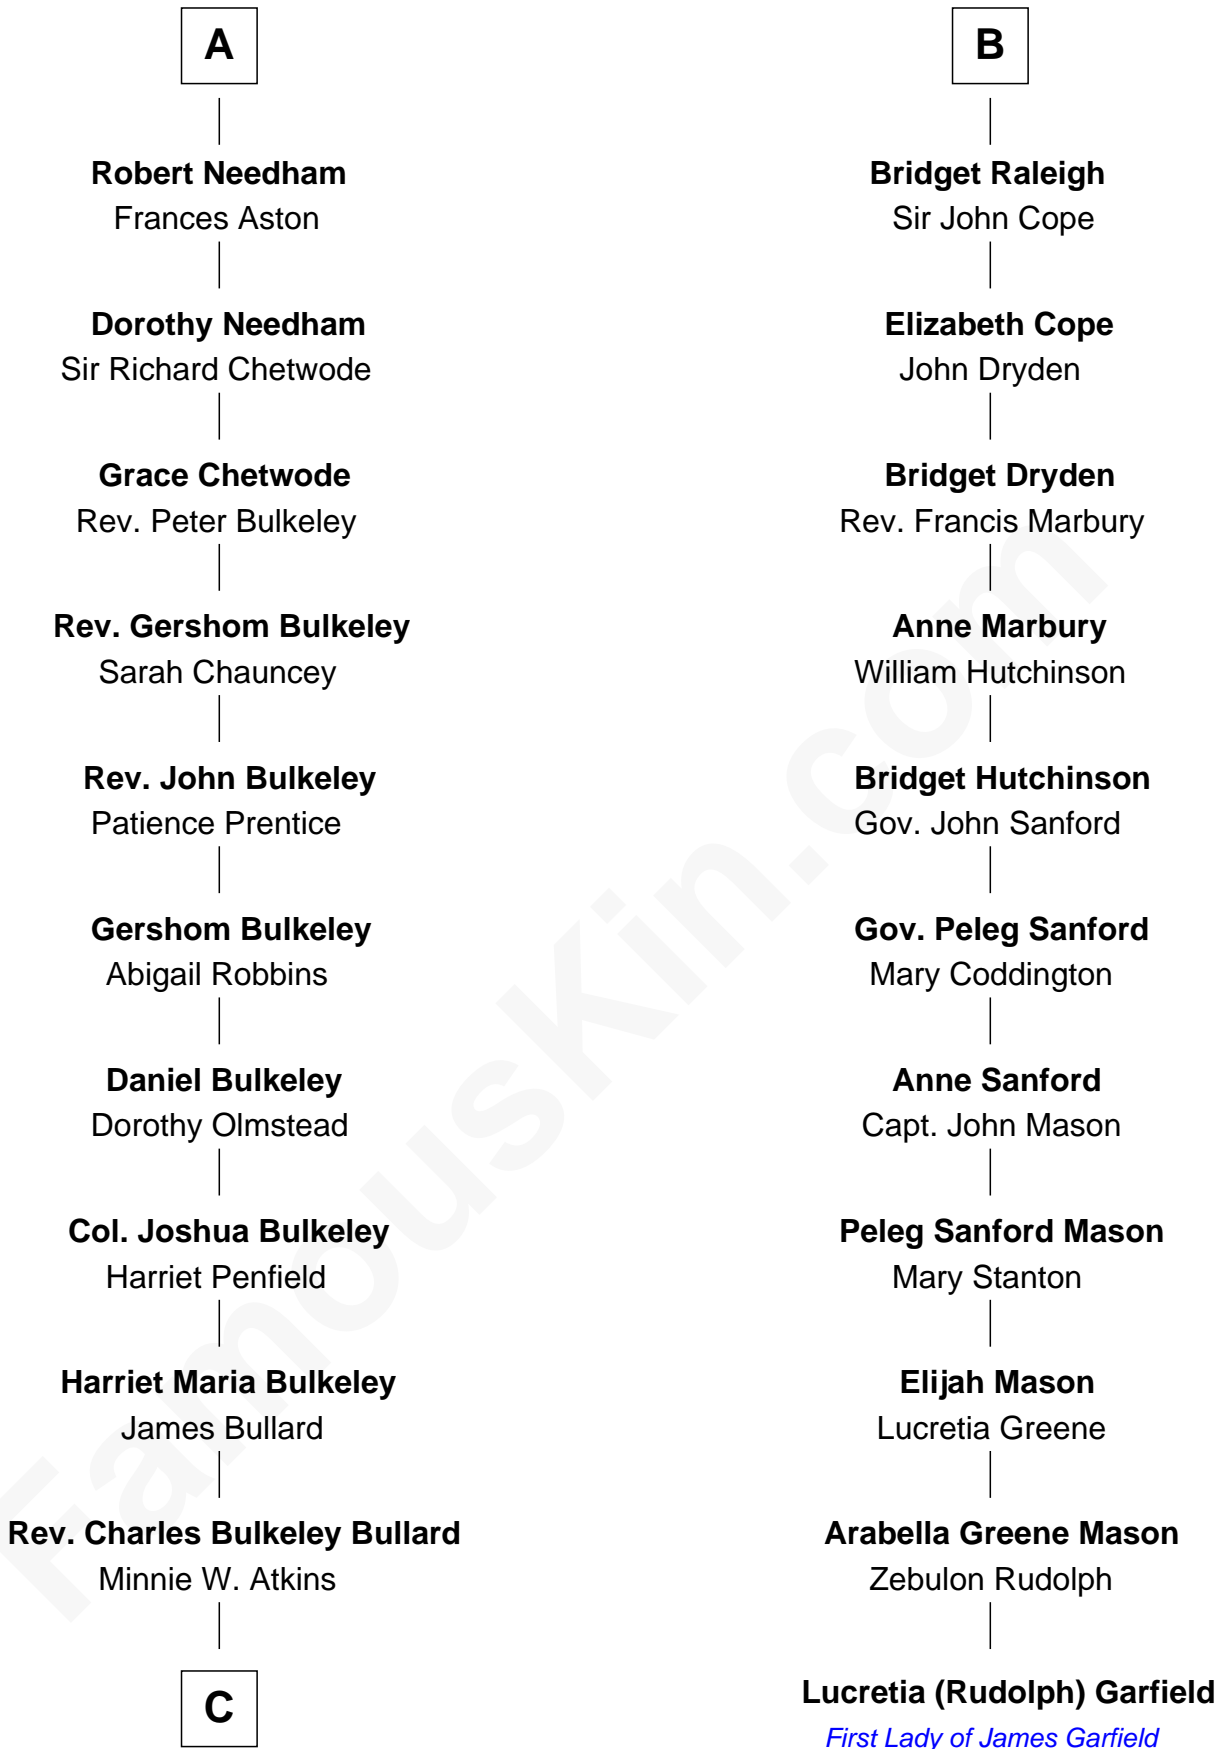

FamousKin.com

Relationship Chart of

Michael Bennet

U.S. Senator from Colorado

17th cousin 3 times removed of

Lucretia (Rudolph) Garfield

First Lady of President James Garfield

C

—
Helen Bulkley Bullard
Farrand Northrop Benedict

—
Phoebe Benedict
Douglas Joseph Bennet

—
Douglas Joseph Bennet
Susanne Christine Klejman

—
Michael Bennet
U.S. Senator from Colorado