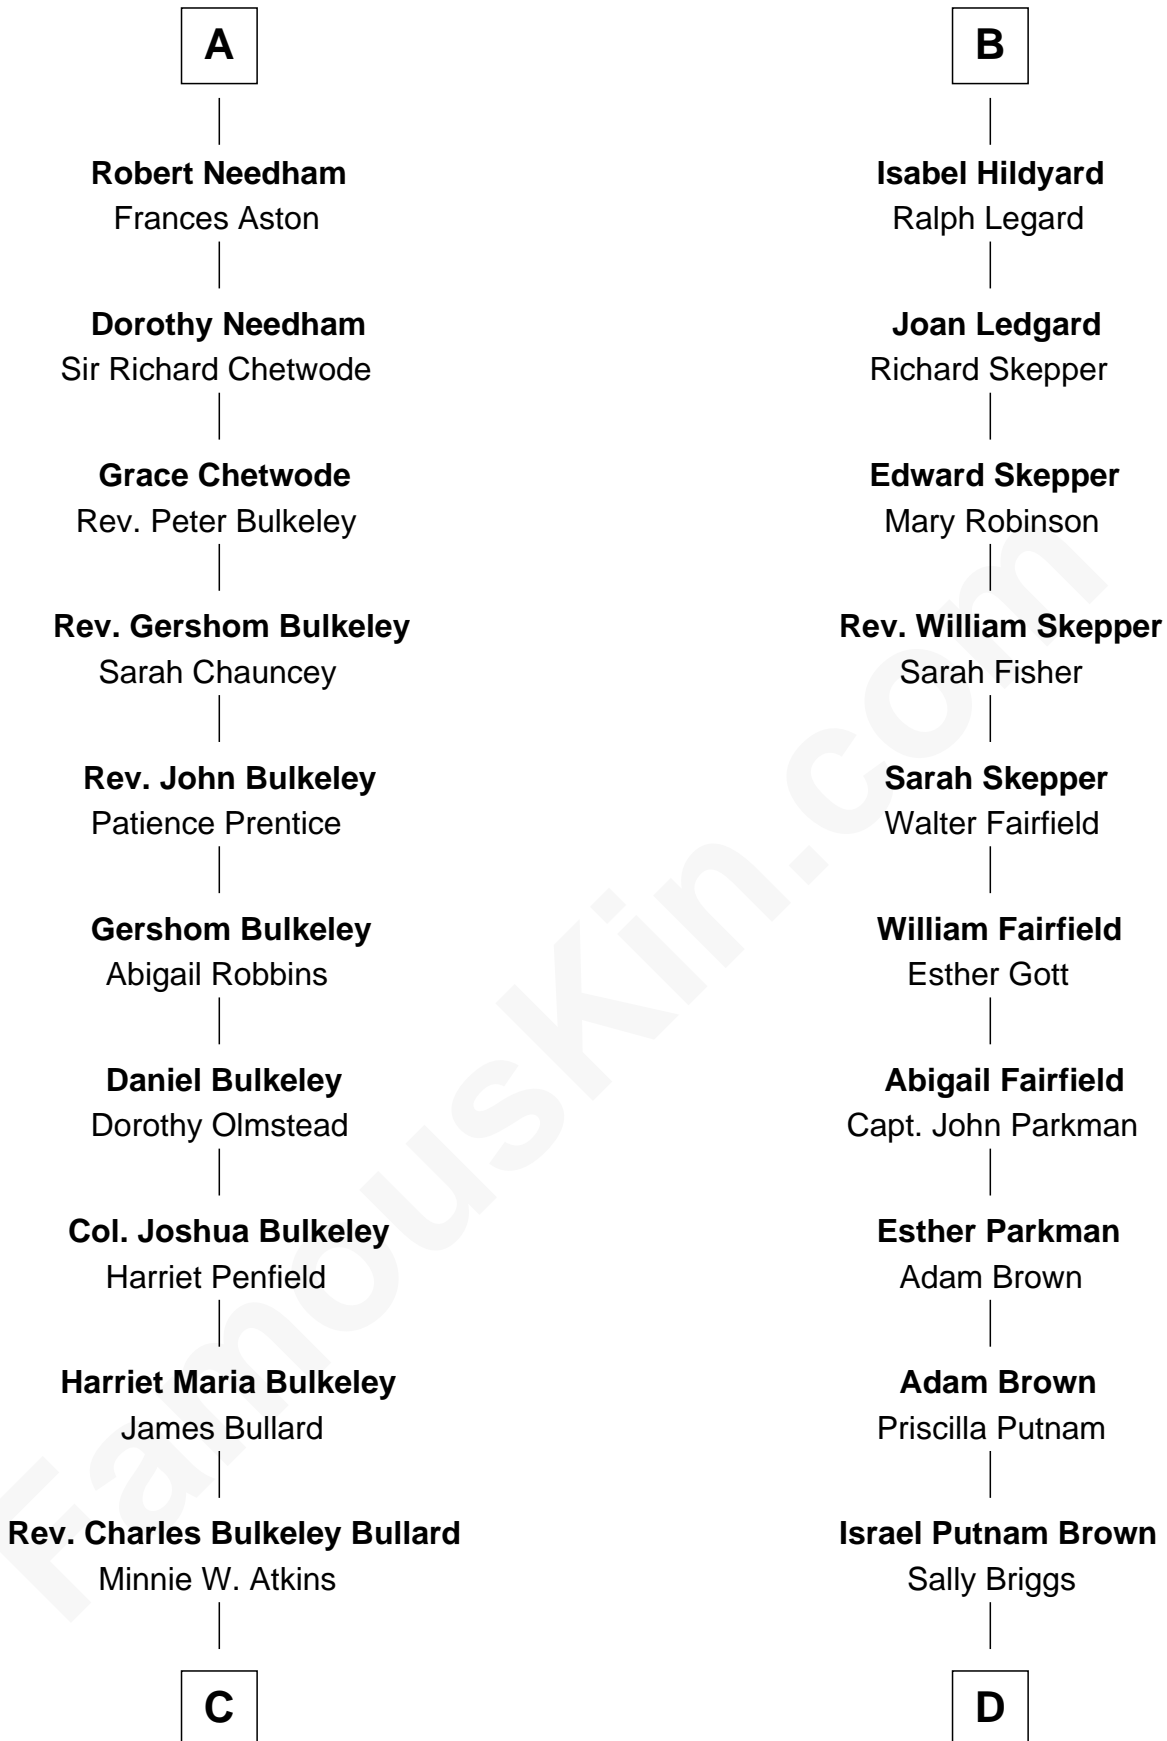

# FamousKin.com Relationship Chart of

**Michael Bennet**

*U.S. Senator from Colorado*

20th cousin of

**Calvin Coolidge**

*30th U.S. President*

**Elizabeth de Badlesmere**

*with husband*  
Sir William de Bohun

**Joan Beauchamp**  
James Butler

**Elizabeth Mortimer**  
Sir Henry Percy

**Elizabeth Butler**  
John Talbot

**Elizabeth Percy**  
Sir John Clifford

**Sir Gilbert Talbot**  
Audrey Cotton

**Mary Clifford**  
Sir Philip Wentworth

**Sir John Talbot**  
Margaret Troutbeck

**Elizabeth Wentworth**  
Sir Martin de la See

**Anne Talbot**  
Thomas Needham

**Joan de la See**  
Sir Piers Hildyard

**A**

**B**

**C**

**Helen Bulkley Bullard**  
Farrand Northrop Benedict