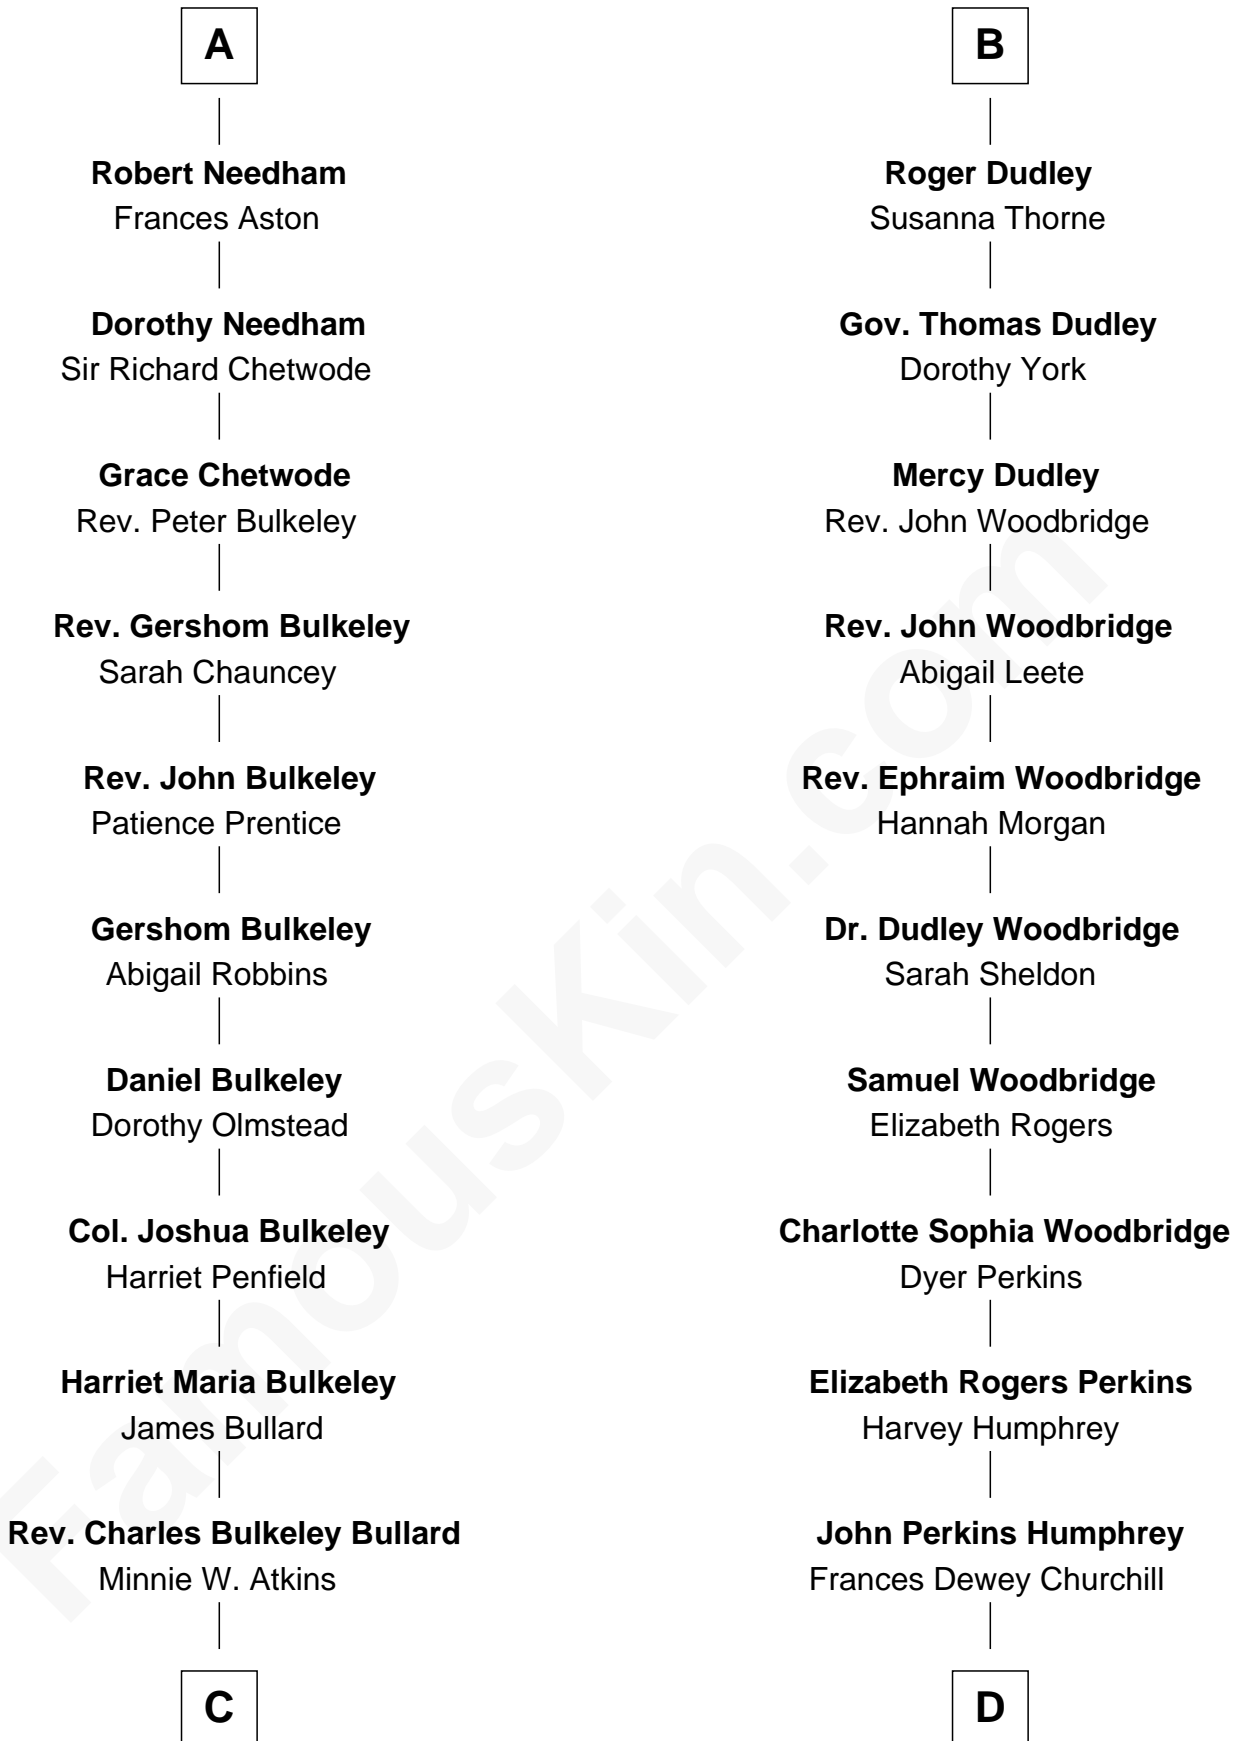

FamousKin.com Relationship Chart of

Michael Bennet

U.S. Senator from Colorado

18th cousin 2 times removed of

Humphrey Bogart

Movie Actor

Richard Fitzalan
Eleanor Plantagenet

C

Helen Bulkley Bullard
Farrand Northrop Benedict

Phoebe Benedict
Douglas Joseph Bennet

Douglas Joseph Bennet
Susanne Christine Klejman

Michael Bennet
U.S. Senator from Colorado

D

Maud Humphrey
Dr. Belmont Deforest Bogart