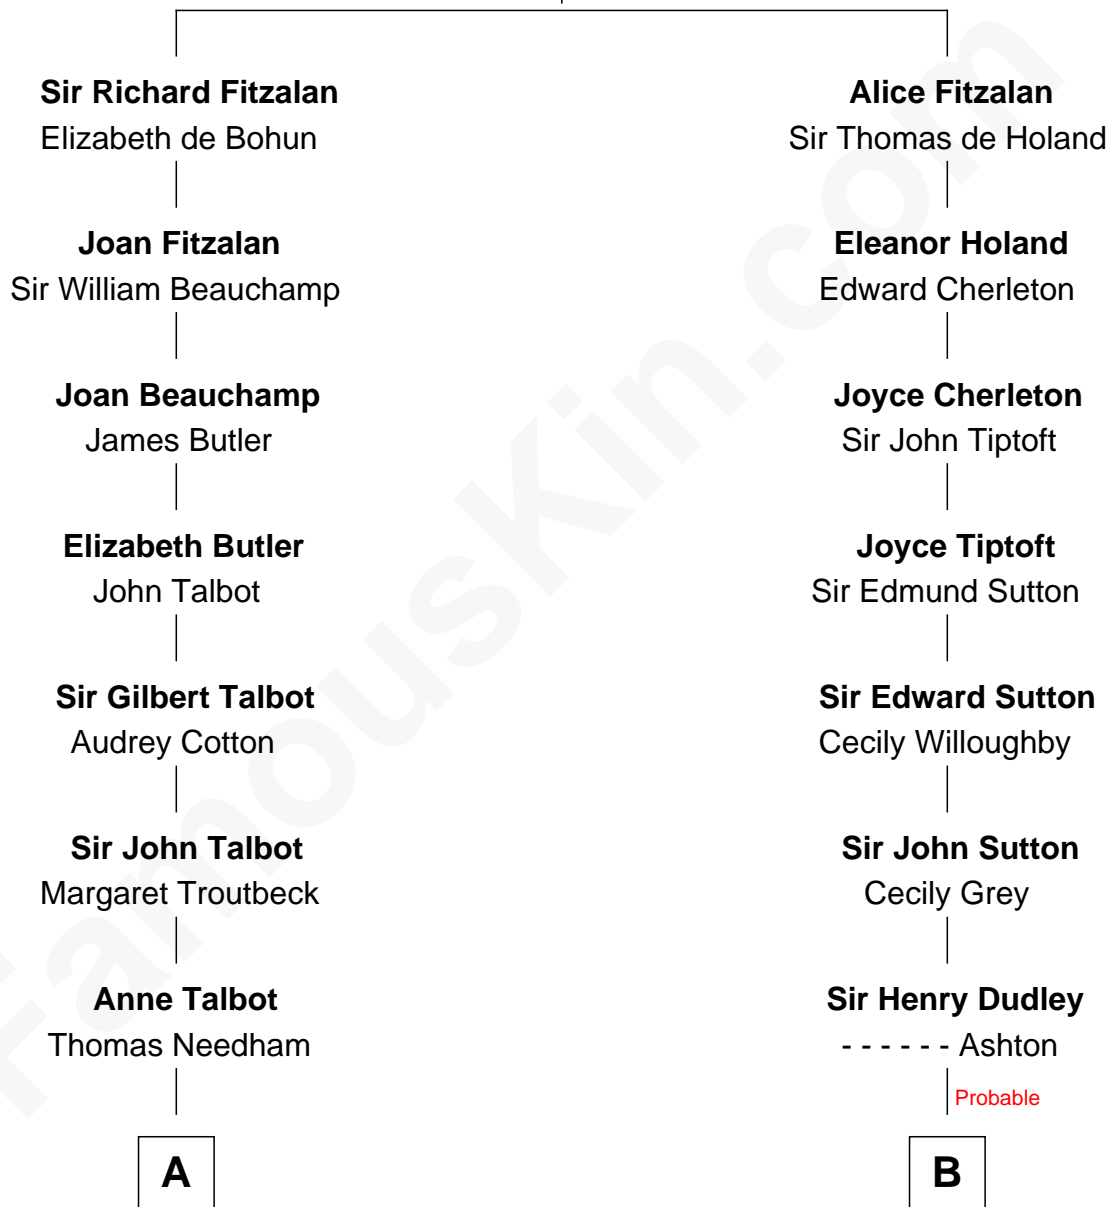

FamousKin.com Relationship Chart of

Michael Bennet

U.S. Senator from Colorado

18th cousin 2 times removed of

Humphrey Bogart

Movie Actor

Richard Fitzalan
Eleanor Plantagenet

C

Helen Bulkley Bullard
Farrand Northrop Benedict

Phoebe Benedict
Douglas Joseph Bennet

Douglas Joseph Bennet
Susanne Christine Klejman

Michael Bennet
U.S. Senator from Colorado

D

Maud Humphrey
Dr. Belmont Deforest Bogart