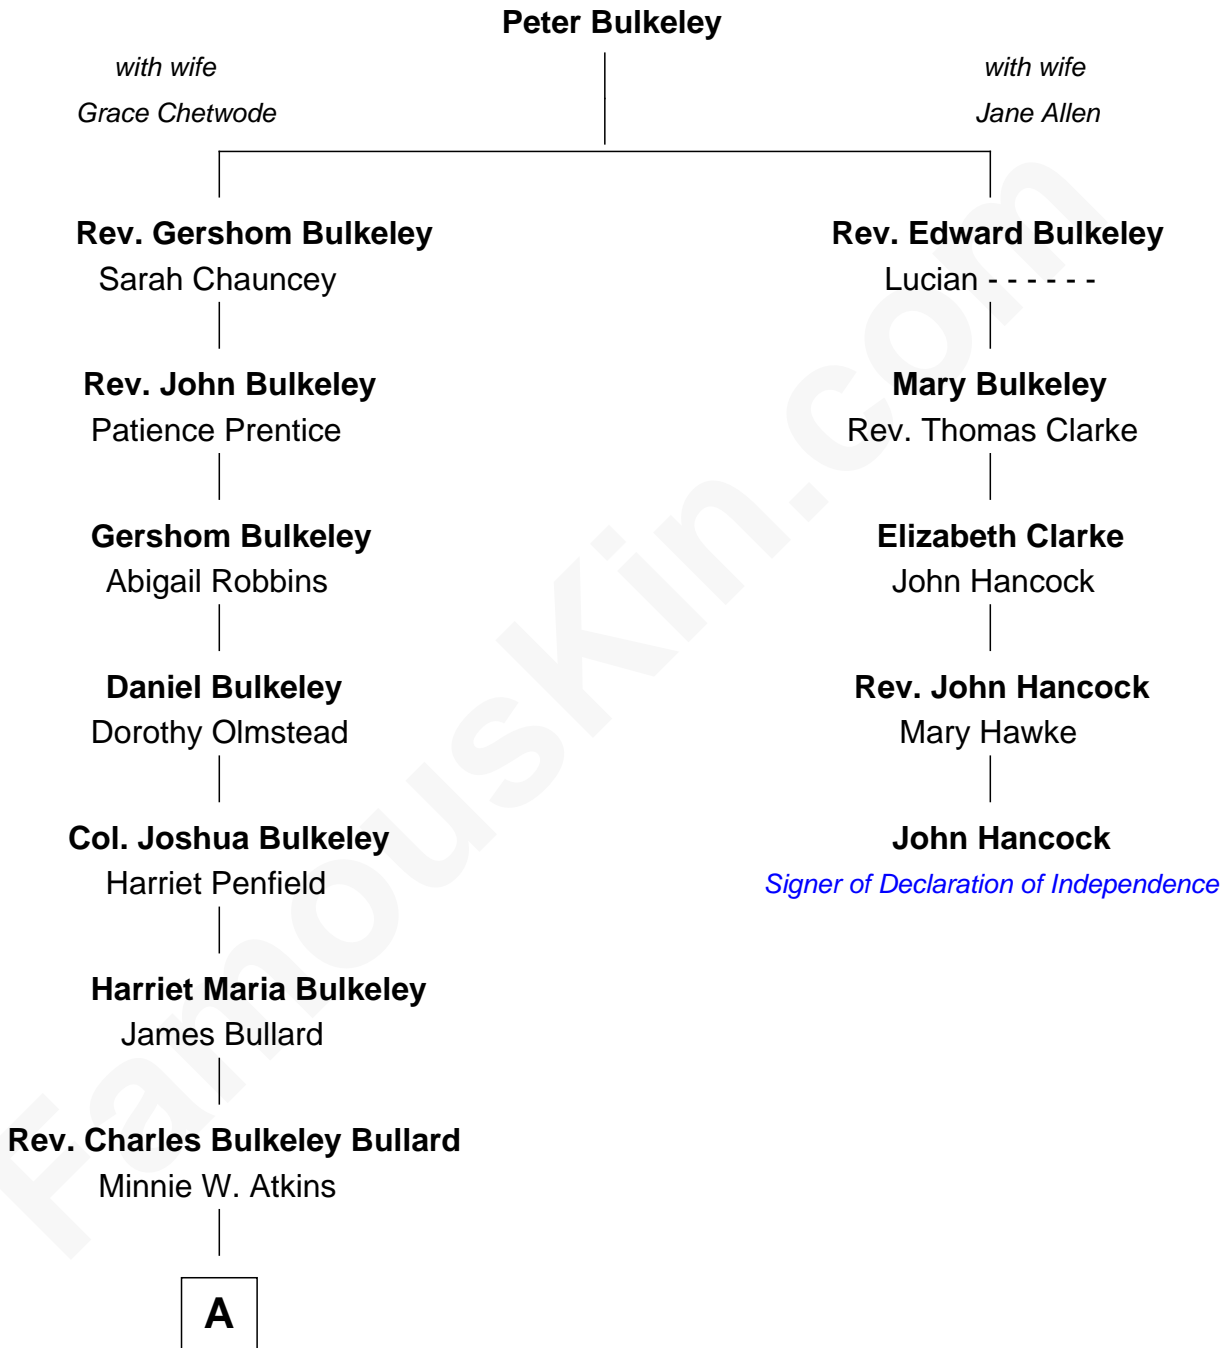

FamousKin.com Relationship Chart of

Michael Bennet

U.S. Senator from Colorado

4th cousin 6 times removed of

John Hancock

Signer of the Declaration of Independence

A

—
Helen Bulkley Bullard
Farrand Northrop Benedict

—
Phoebe Benedict
Douglas Joseph Bennet

—
Douglas Joseph Bennet
Susanne Christine Klejman

—
Michael Bennet
U.S. Senator from Colorado