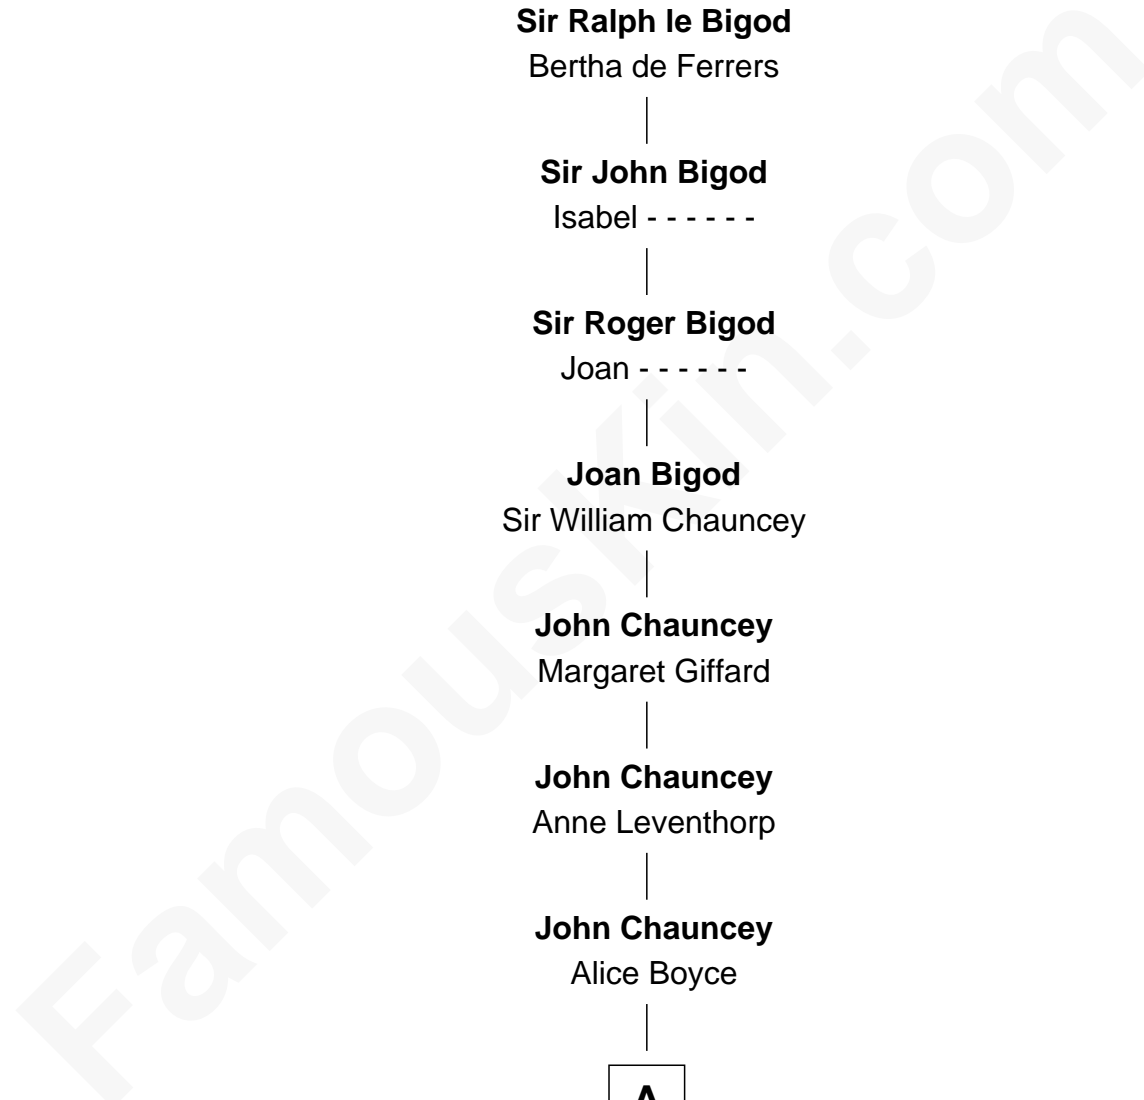

FamousKin.com Relationship Chart of

Michael Bennet

U.S. Senator from Colorado

20th Great-grandson of

Hugh le Bigod

Magna Carta Surety

Hugh le Bigod

Maud Marshal

John Chauncey

Margaret Giffard

John Chauncey

Anne Leventhorp

John Chauncey

Alice Boyce

A

A