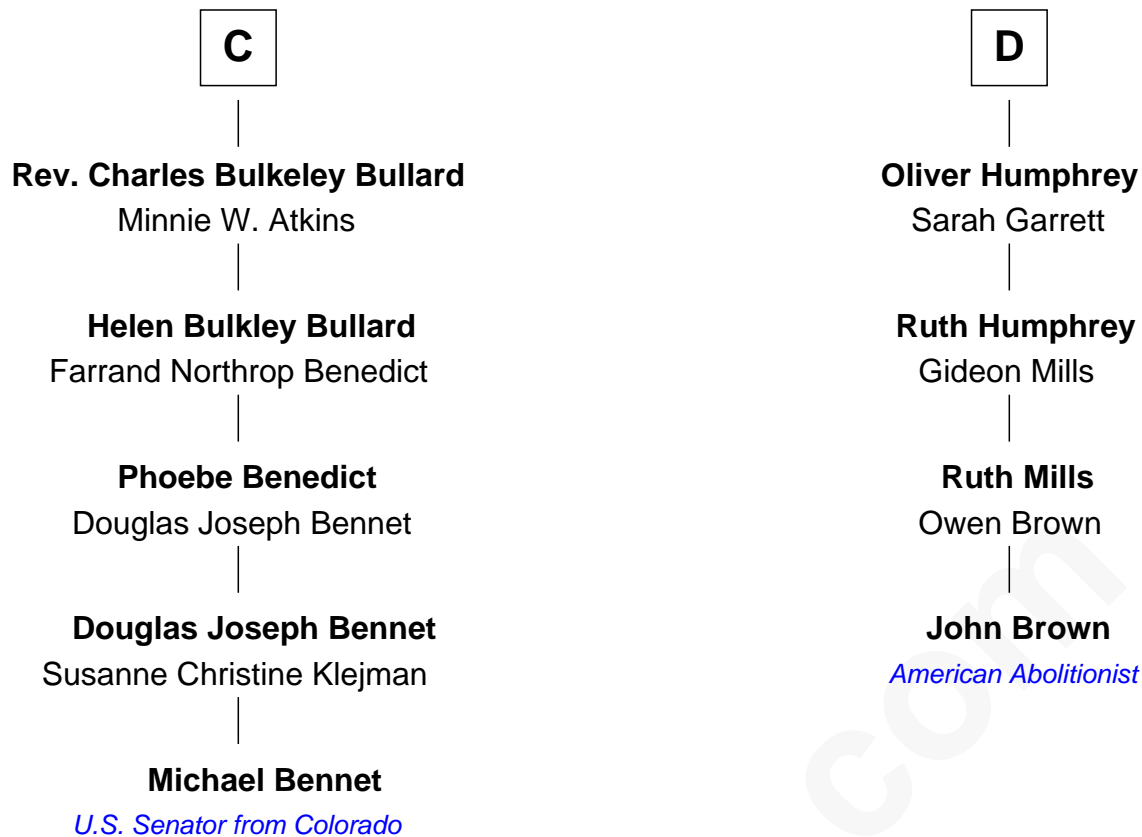

FamousKin.com Relationship Chart of

Michael Bennet

U.S. Senator from Colorado

20th cousin 1 time removed of

John Brown

American Abolitionist

Sir Roger de Somery

Michael Bennet photo by [U.S. Senate](#)