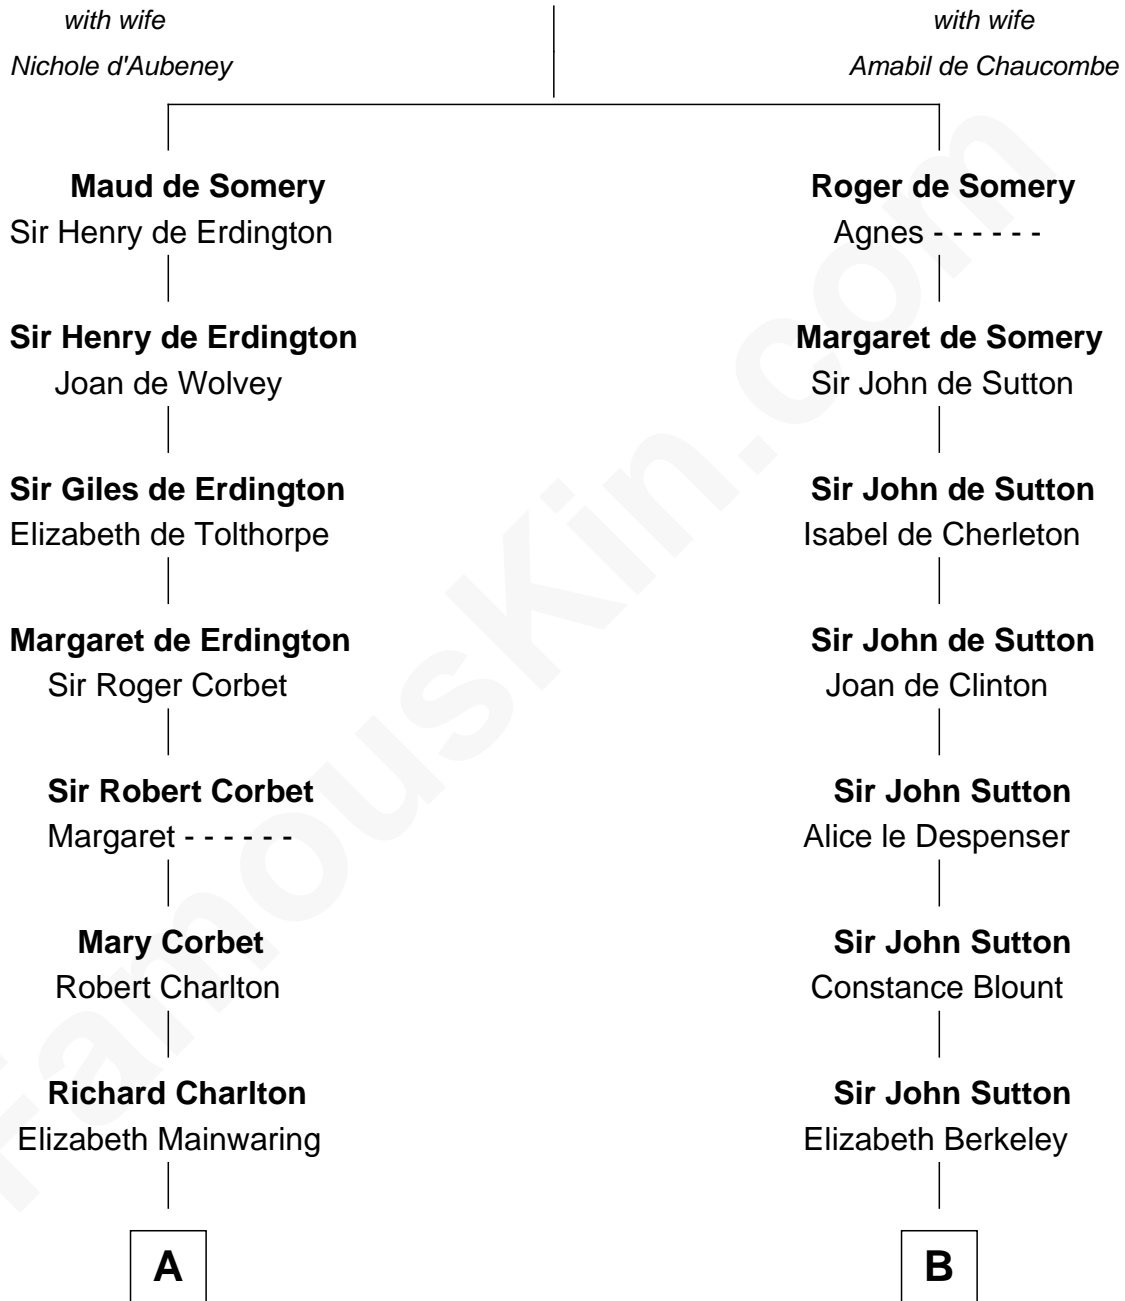

FamousKin.com Relationship Chart of

Michael Bennet

U.S. Senator from Colorado

20th cousin 1 time removed of

John Brown

American Abolitionist

Sir Roger de Somery

Michael Bennet photo by [U.S. Senate](#)