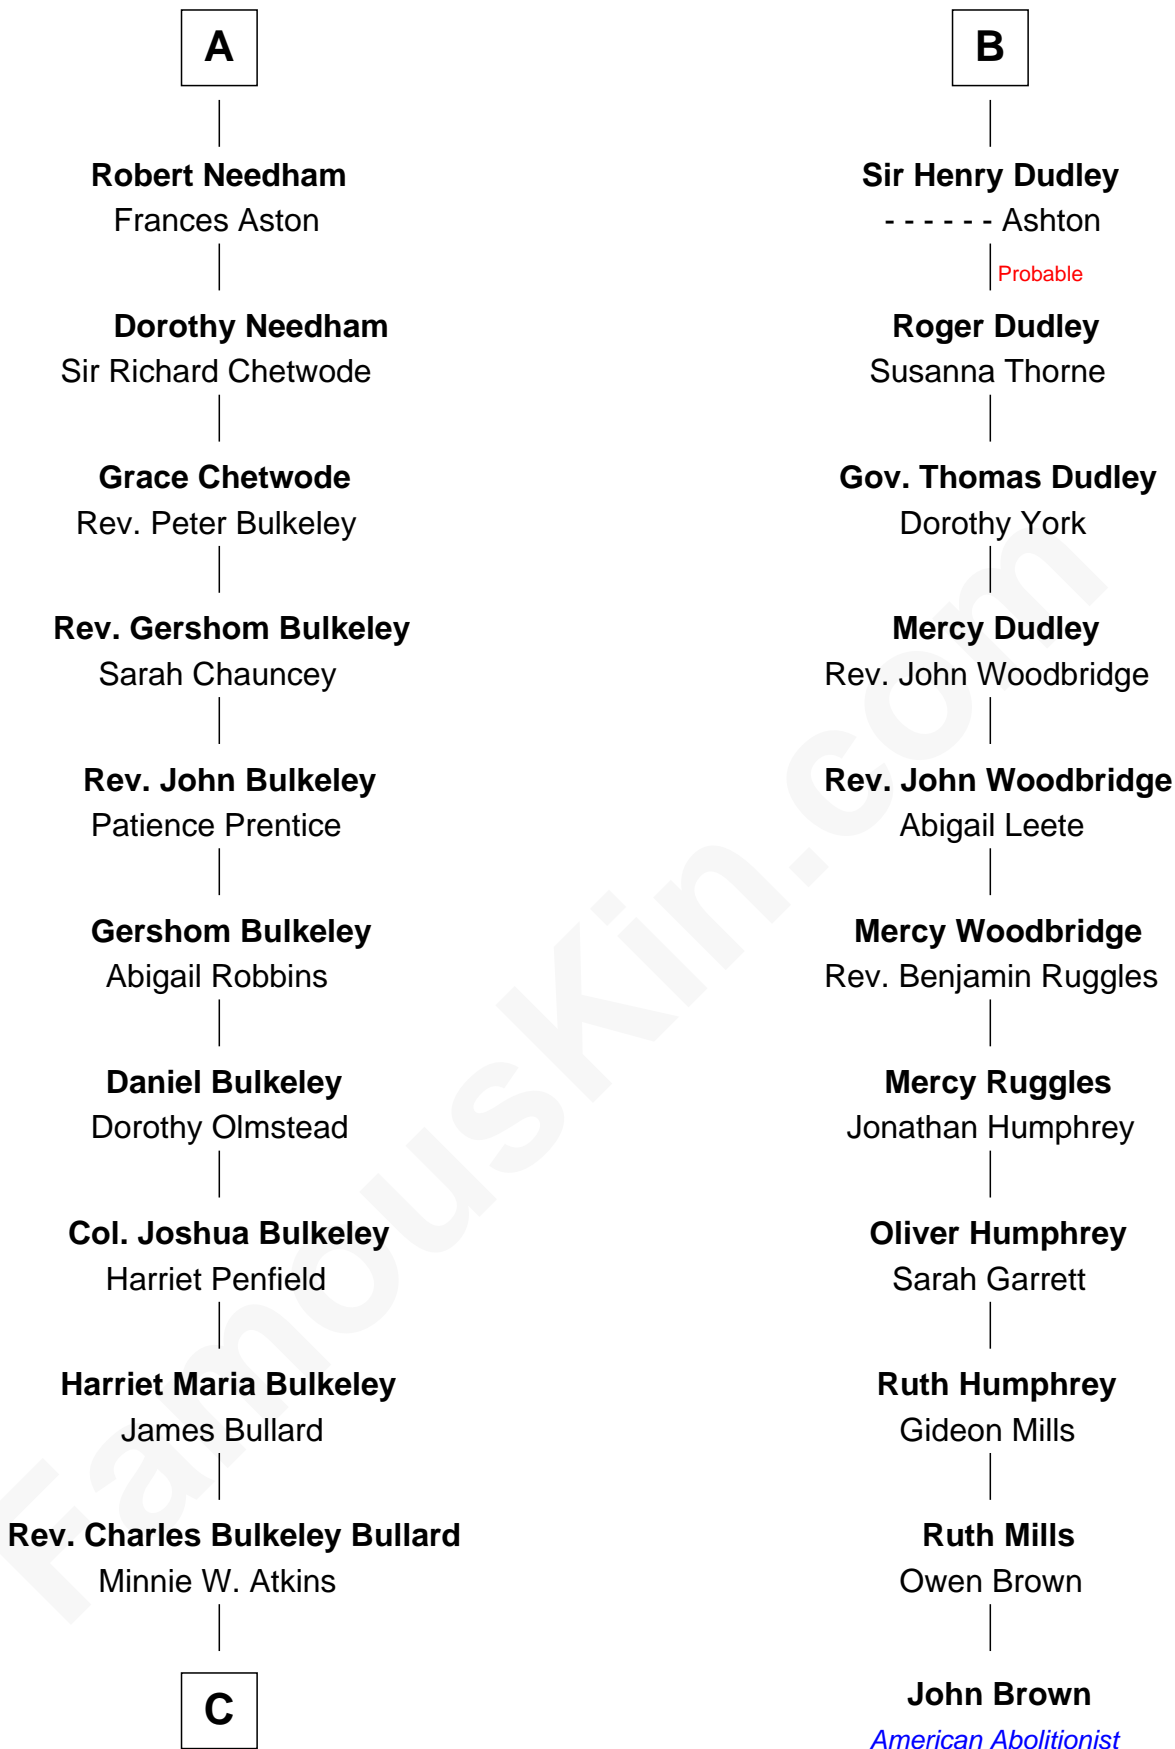

FamousKin.com Relationship Chart of

Michael Bennet

U.S. Senator from Colorado

17th cousin 3 times removed of

John Brown

American Abolitionist

Sir William de Ros
Margery de Badlesmere

C

—
Helen Bulkley Bullard
Farrand Northrop Benedict

—
Phoebe Benedict
Douglas Joseph Bennet

—
Douglas Joseph Bennet
Susanne Christine Klejman

—
Michael Bennet
U.S. Senator from Colorado

FamousKin.com