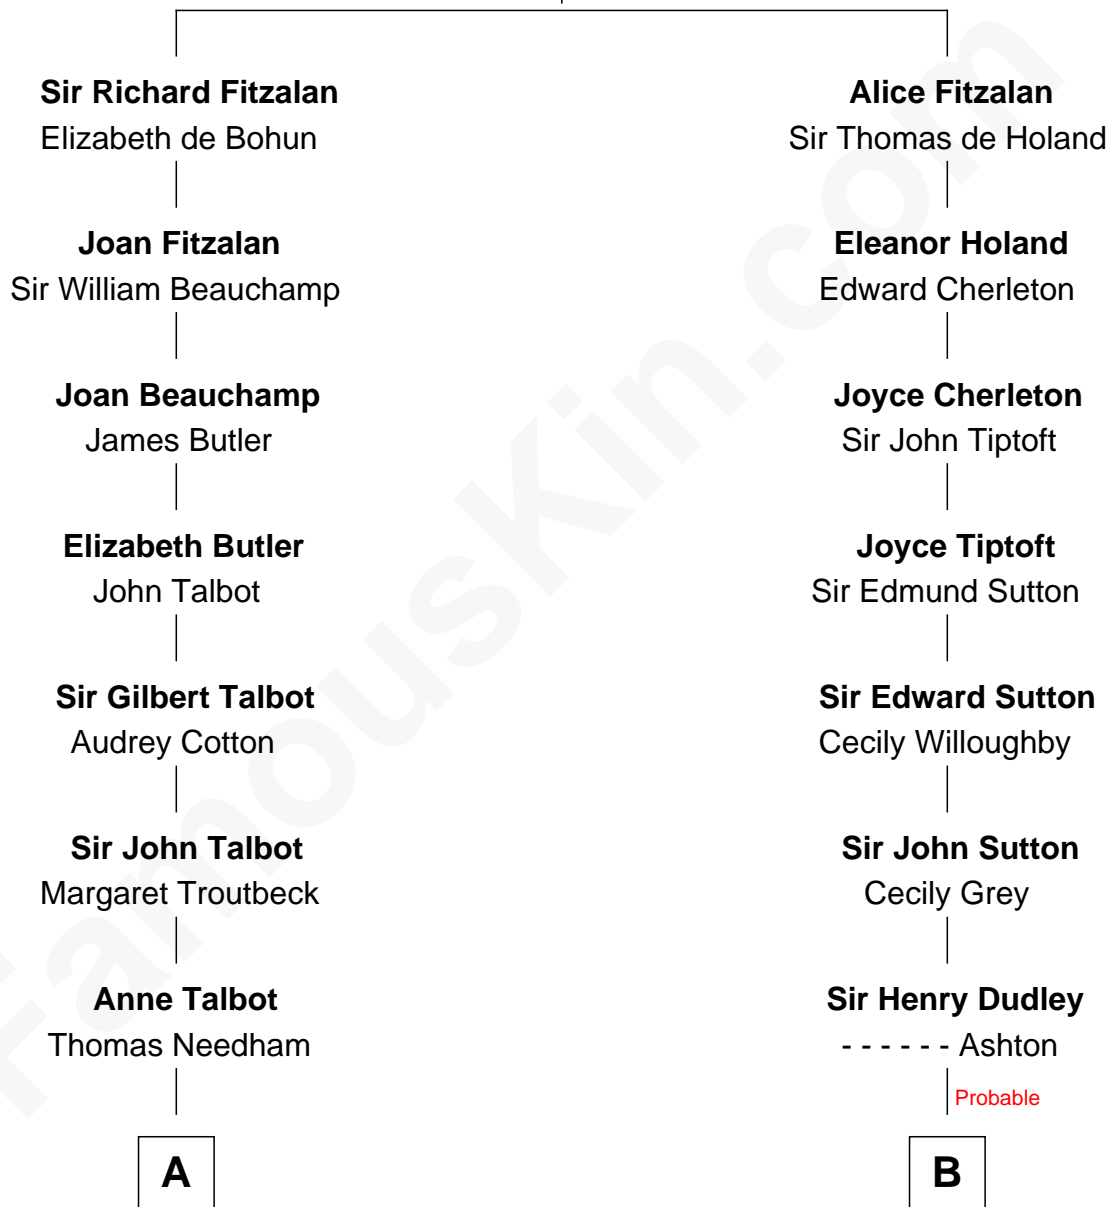

FamousKin.com Relationship Chart of

Michael Bennet

U.S. Senator from Colorado

16th cousin 4 times removed of

John Brown

American Abolitionist

Richard Fitzalan
Eleanor Plantagenet

C

—
Helen Bulkley Bullard
Farrand Northrop Benedict

—
Phoebe Benedict
Douglas Joseph Bennet

—
Douglas Joseph Bennet
Susanne Christine Klejman

—
Michael Bennet
U.S. Senator from Colorado

FamousKin.com