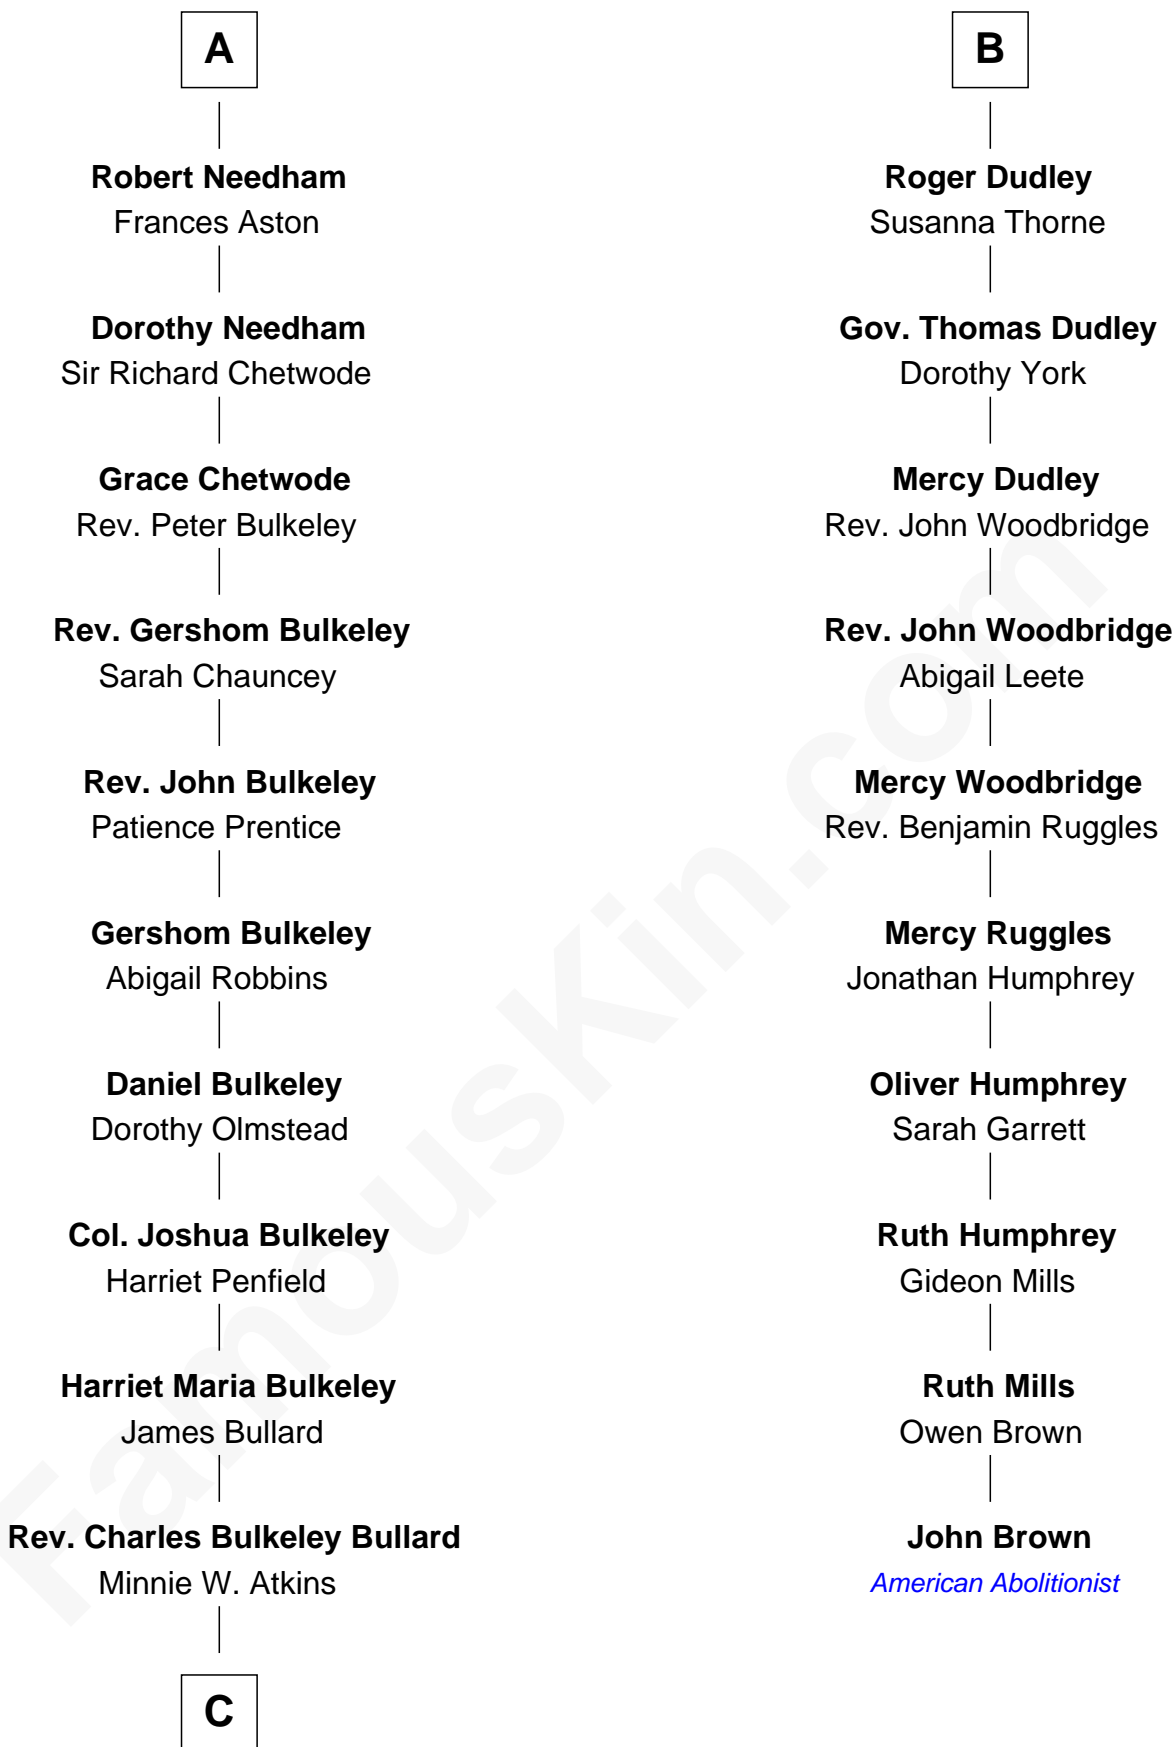

FamousKin.com Relationship Chart of

Michael Bennet

U.S. Senator from Colorado

16th cousin 4 times removed of

John Brown

American Abolitionist

Richard Fitzalan
Eleanor Plantagenet

C

—
Helen Bulkley Bullard
Farrand Northrop Benedict

—
Phoebe Benedict
Douglas Joseph Bennet

—
Douglas Joseph Bennet
Susanne Christine Klejman

—
Michael Bennet
U.S. Senator from Colorado

FamousKin.com