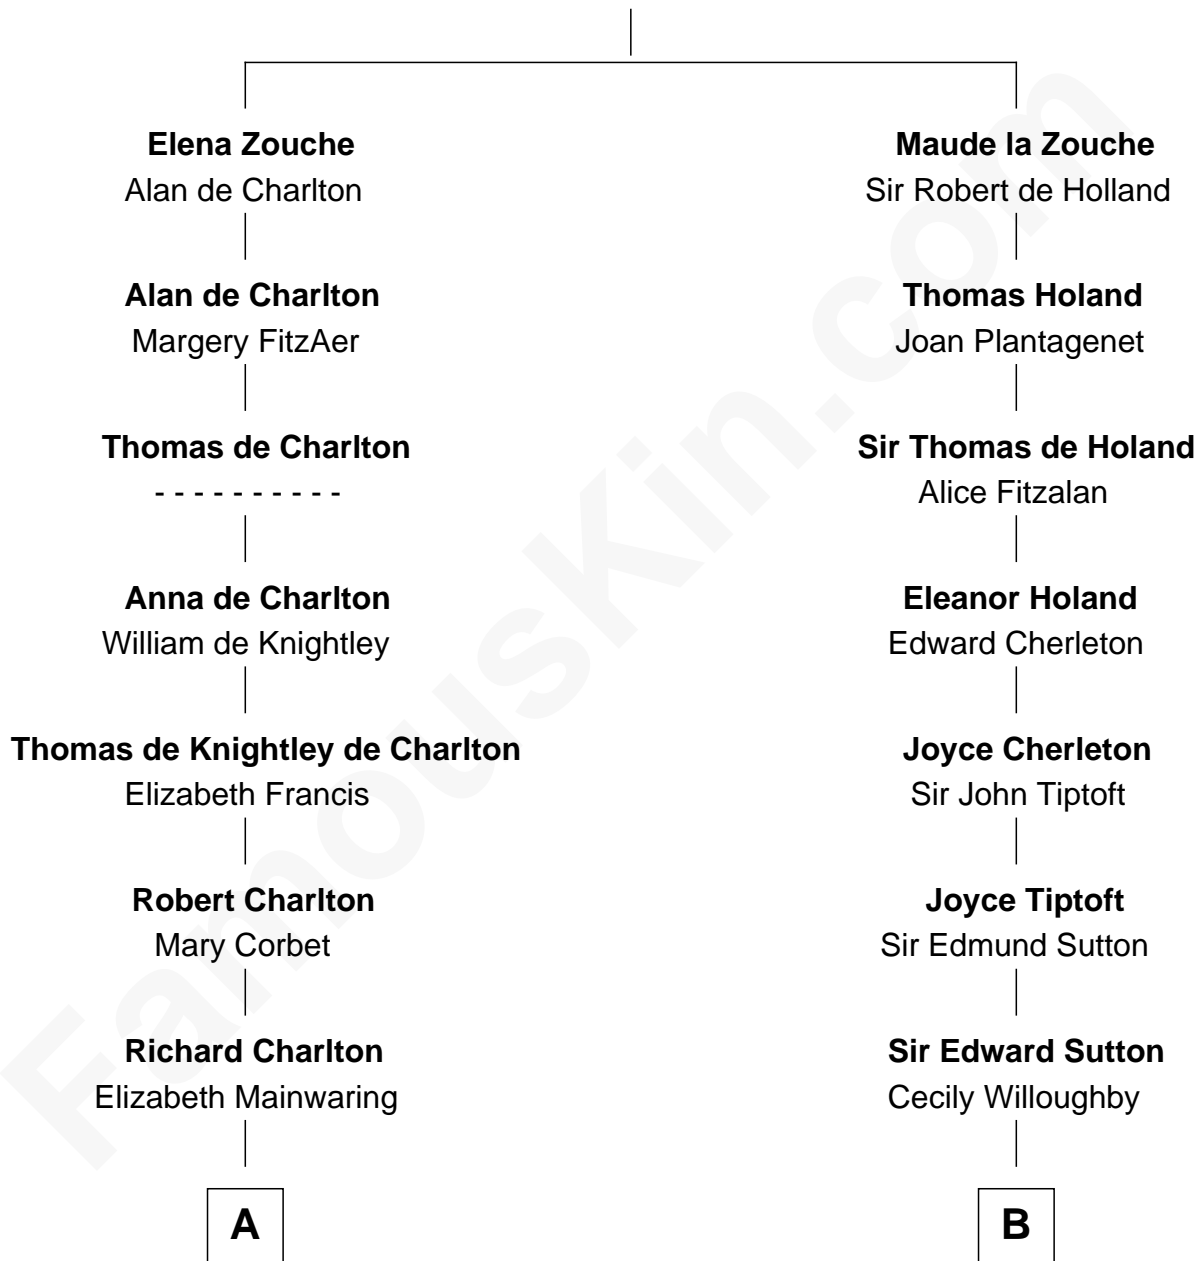

FamousKin.com Relationship Chart of

Michael Bennet

U.S. Senator from Colorado

18th cousin 3 times removed of

John Brown

American Abolitionist

Sir Alan la Zouche

Eleanor de Segrave

Michael Bennet photo by [U.S. Senate](#)