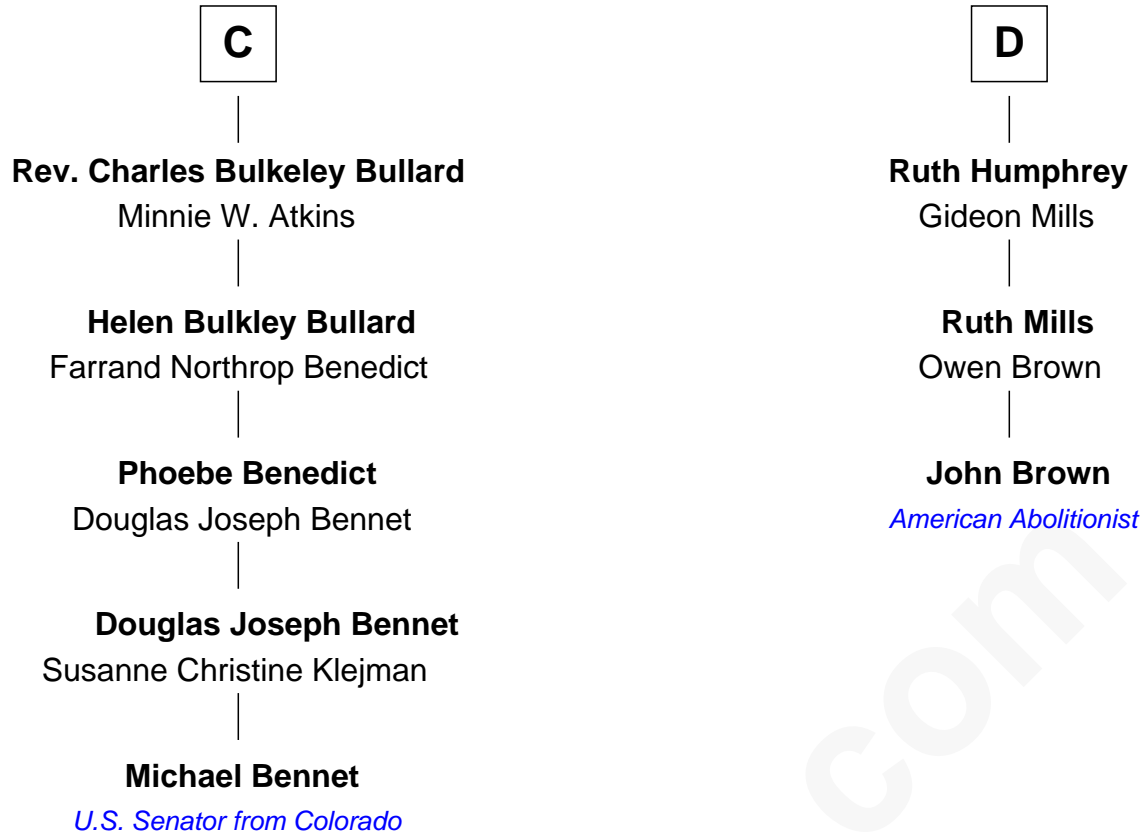

# FamousKin.com Relationship Chart of

**Michael Bennet**

*U.S. Senator from Colorado*

19th cousin 2 times removed of

**John Brown**

*American Abolitionist*

**Sir Richard de Burgh**

Margaret - - - - -

**Elizabeth Butler**

John Talbot

**Sir Gilbert Talbot**

Audrey Cotton

**Sir John Talbot**

Margaret Troutbeck

**A**

**Eleanor de Burgh**

Sir Thomas de Multon

**Elizabeth de Multon**

Sir Robert de Harington

**Sir John Harington**

- - - - -

**Sir Robert Harington**

Isabel Loring

**Sir William Harington**

Margaret Hill

**Elizabeth Harington**

William Bonville

**William Bonville**

Katherine Neville

**B**

Michael Bennet photo by [U.S. Senate](#)