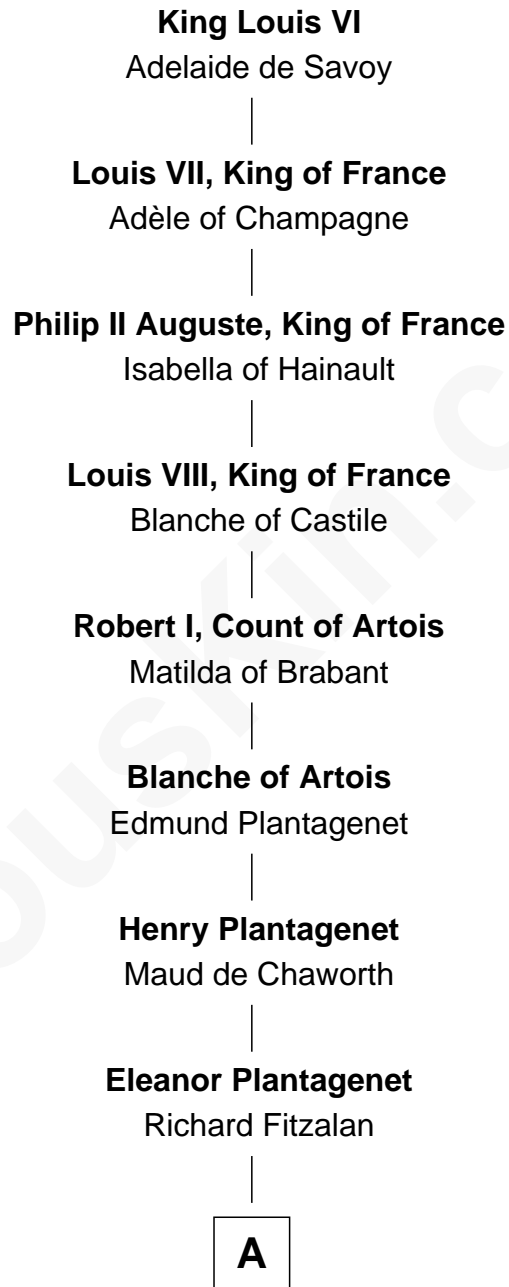

FamousKin.com Relationship Chart of

Michael Bennet

U.S. Senator from Colorado

26th Great-grandson of

King Louis VI

King of France

A

Sir Richard Fitzalan