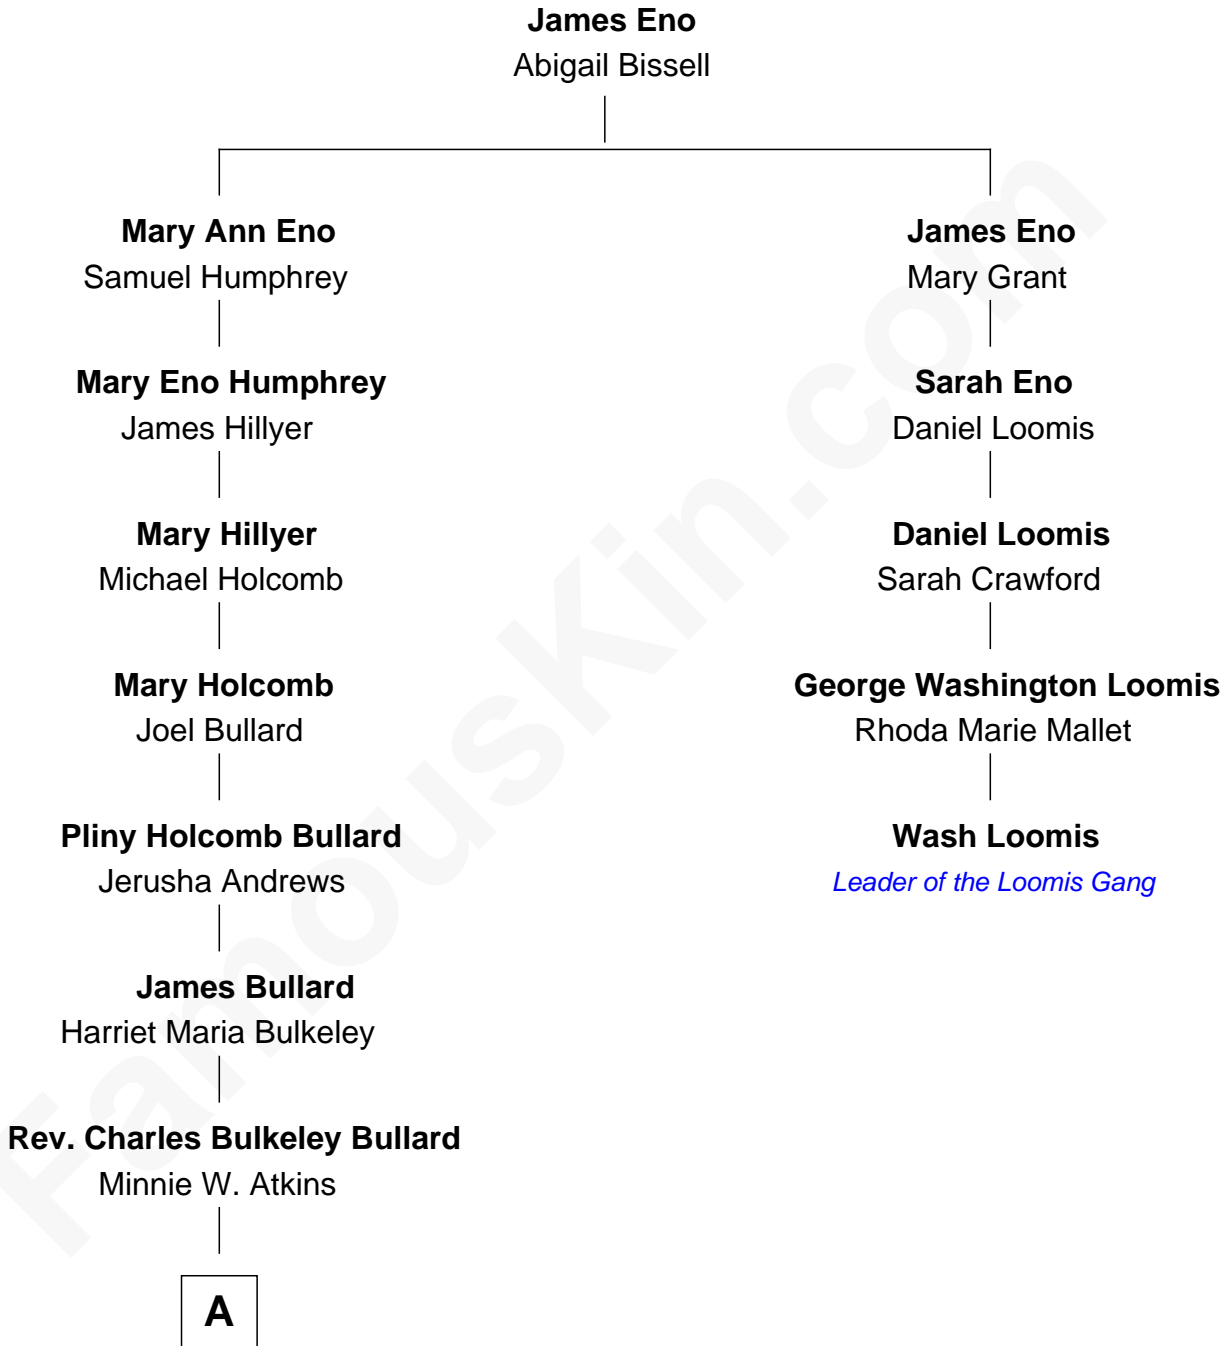

# FamousKin.com Relationship Chart of

**Michael Bennet**

*U.S. Senator from Colorado*

4th cousin 6 times removed of

**Wash Loomis**

*Leader of the Loomis Gang*

**A**

—  
**Helen Bulkley Bullard**  
Farrand Northrop Benedict

—  
**Phoebe Benedict**  
Douglas Joseph Bennet

—  
**Douglas Joseph Bennet**  
Susanne Christine Klejman

—  
**Michael Bennet**  
*U.S. Senator from Colorado*

FamousKin.com