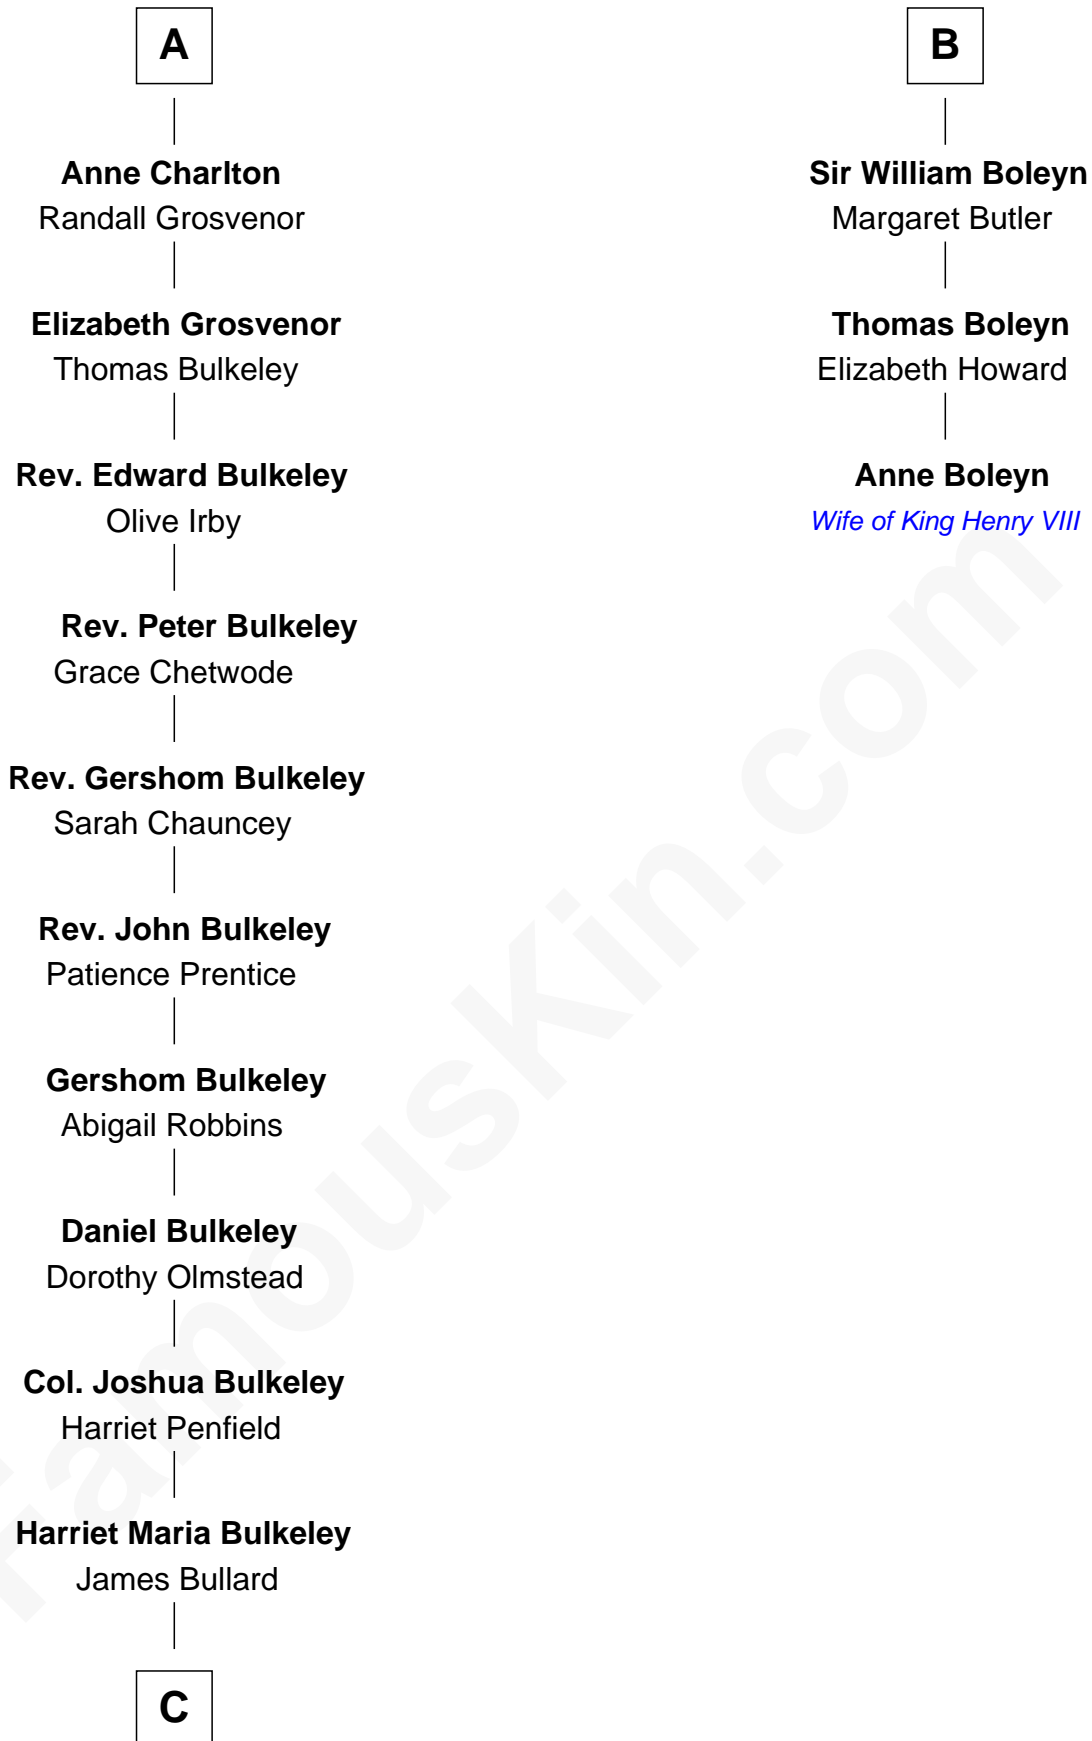

FamousKin.com Relationship Chart of

Michael Bennet

U.S. Senator from Colorado

9th cousin 12 times removed of

Anne Boleyn

2nd Wife of King Henry VIII

Sir Roger de Somery

Nichole d'Aubenev