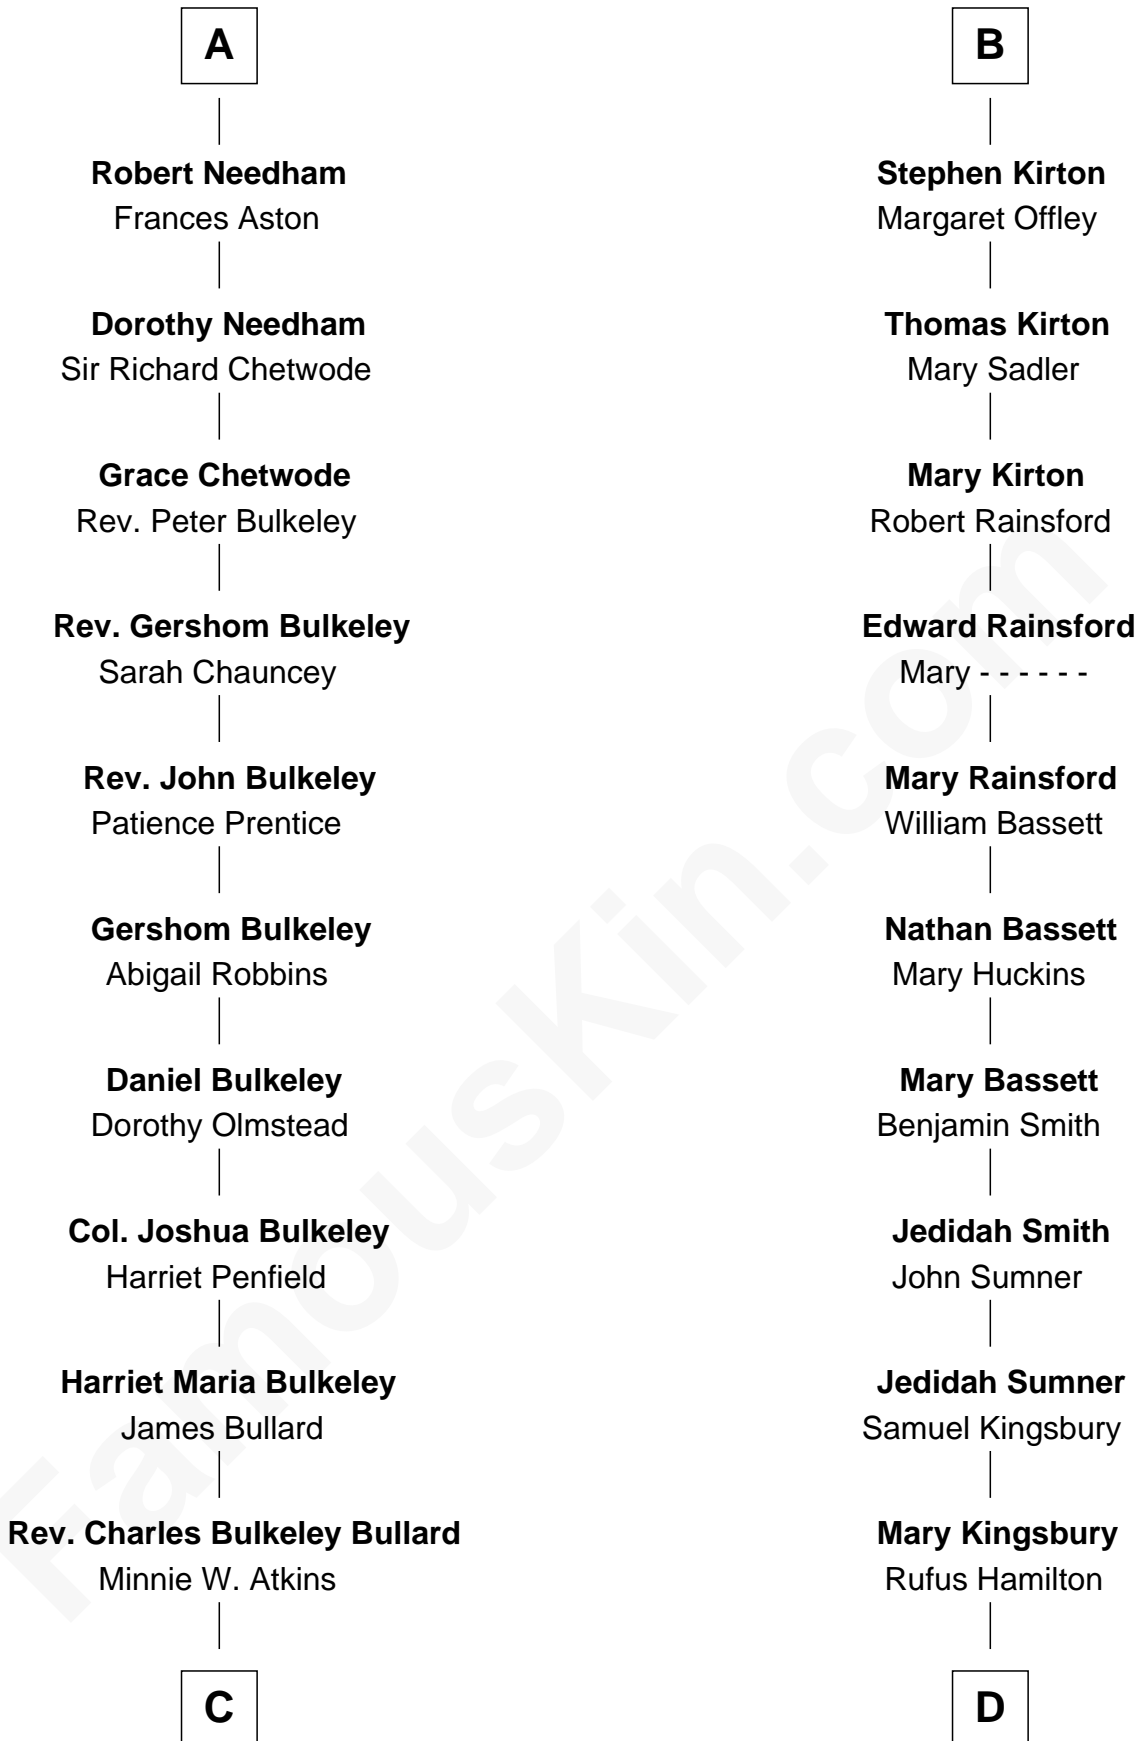

FamousKin.com Relationship Chart of

Michael Bennet

U.S. Senator from Colorado

20th cousin 1 time removed of

Thomas J. Watson, Jr.

President and CEO of I.B.M.

C

Helen Bulkley Bullard
Farrand Northrop Benedict