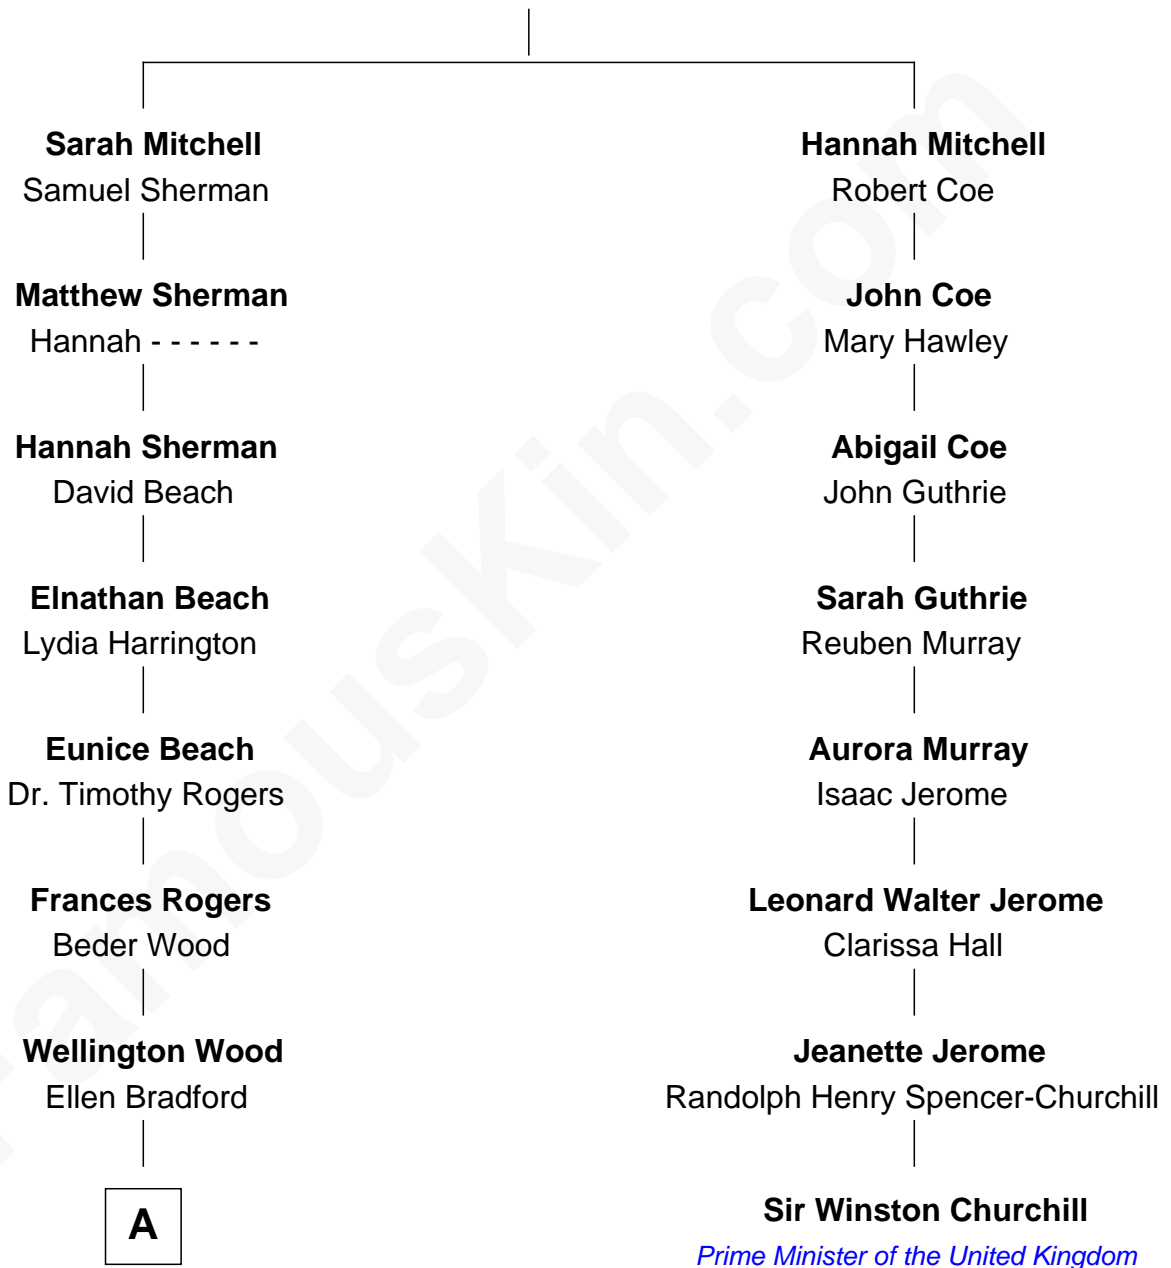

FamousKin.com

Relationship Chart of

Fergie

Singer, Songwriter and Actress

7th cousin 4 times removed of

Sir Winston Churchill

Prime Minister of the United Kingdom

Matthew Mitchell

Susan Wood

A

—
Margaret Wood
William Charles Sheppard

—
Harold Benjamin Sheppard
Edna MacDonald

—
Patricia Sheppard
Harold Lee Ferguson

—
John Patrick Ferguson
Therese Ann Gore

—
Fergie
Singer, Songwriter and Actress