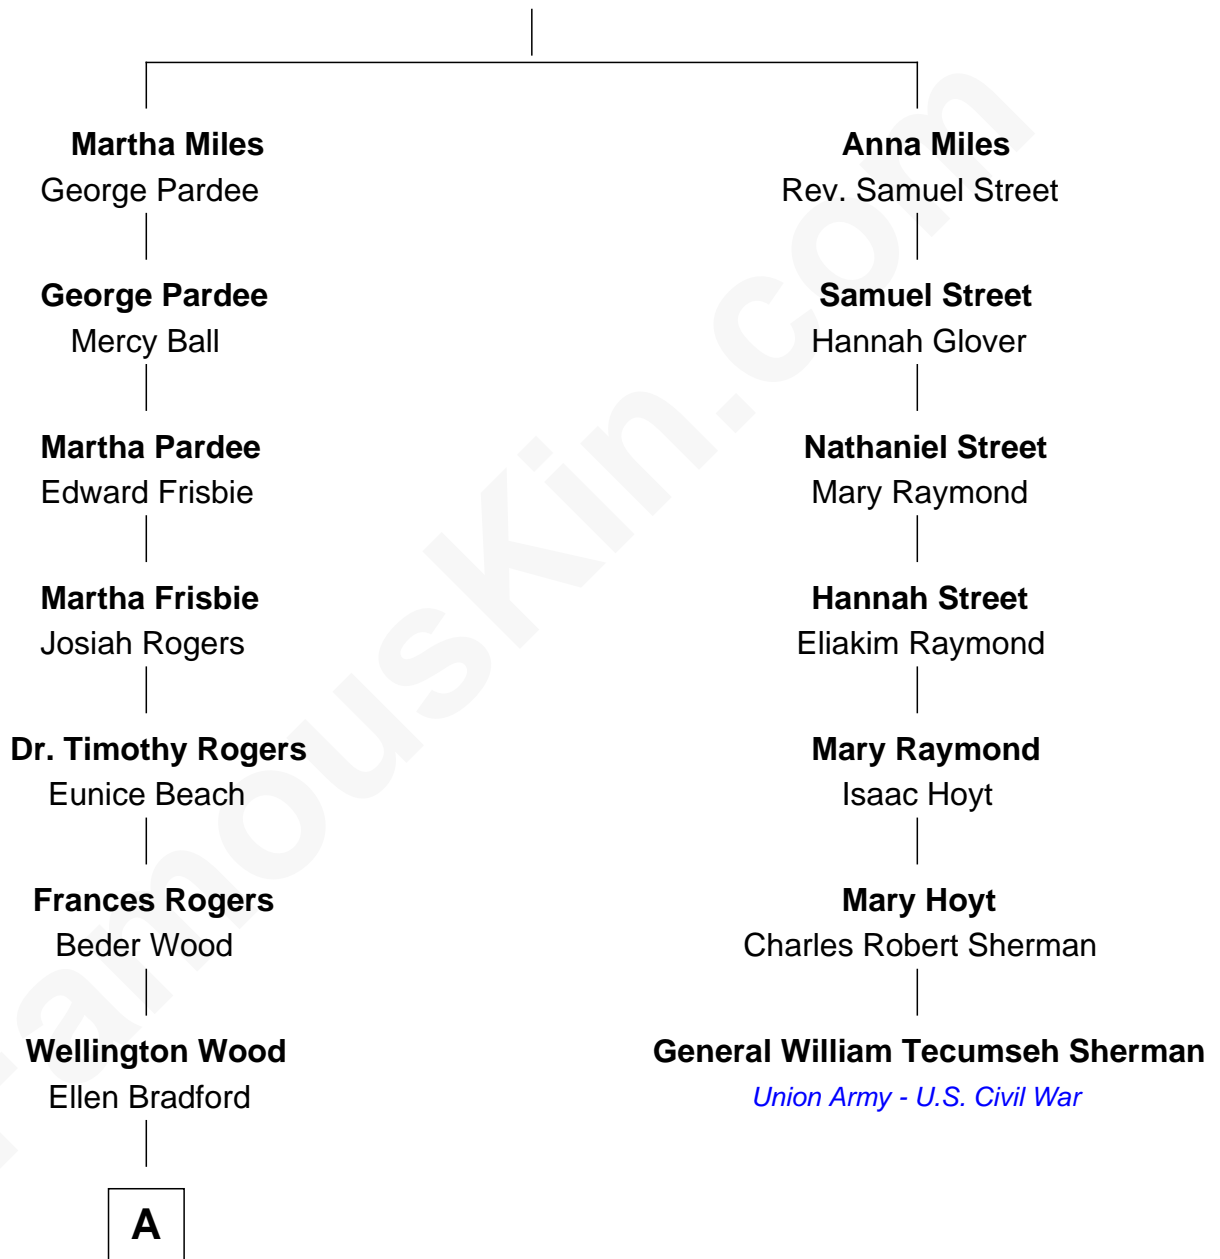

FamousKin.com

Relationship Chart of

Fergie

Singer, Songwriter and Actress

6th cousin 5 times removed of

General William Tecumseh Sherman

Union Army - U.S. Civil War

Richard Miles

A

—
Margaret Wood
William Charles Sheppard

—
Harold Benjamin Sheppard
Edna MacDonald

—
Patricia Sheppard
Harold Lee Ferguson

—
John Patrick Ferguson
Therese Ann Gore

—
Fergie
Singer, Songwriter and Actress