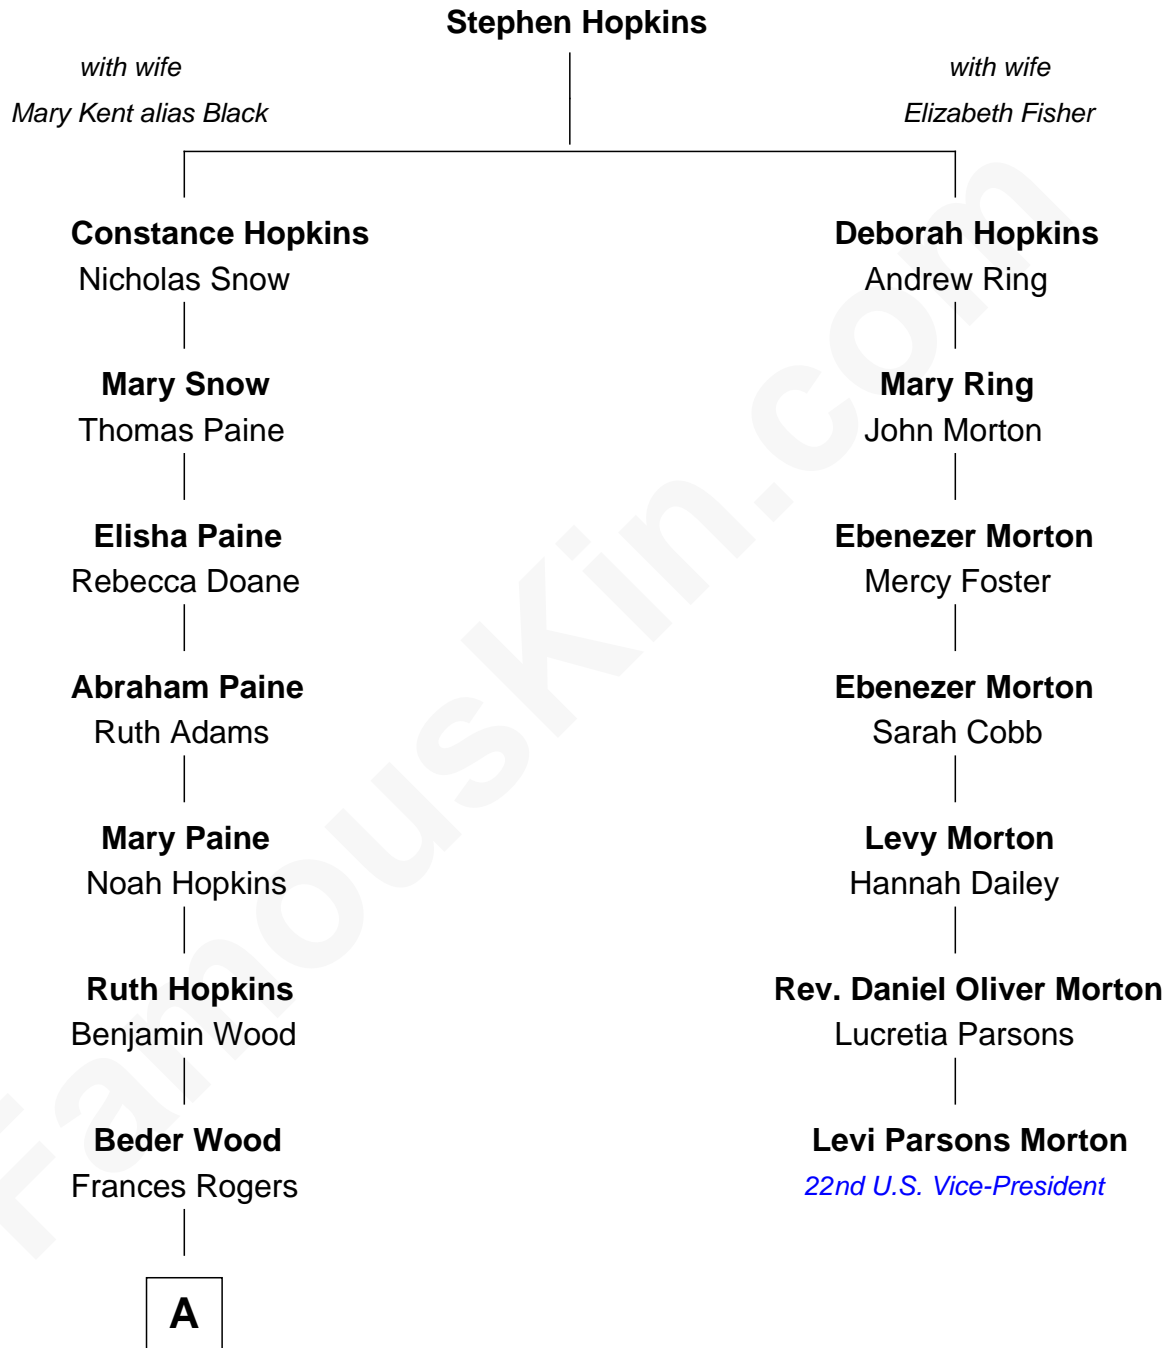

FamousKin.com

Relationship Chart of Fergie

Singer, Songwriter and Actress

6th cousin 6 times removed of

Levi Parsons Morton

22nd U.S. Vice-President

A

Wellington Wood

Ellen Bradford

Margaret Wood

William Charles Sheppard

Harold Benjamin Sheppard

Edna MacDonald

Patricia Sheppard

Harold Lee Ferguson

John Patrick Ferguson