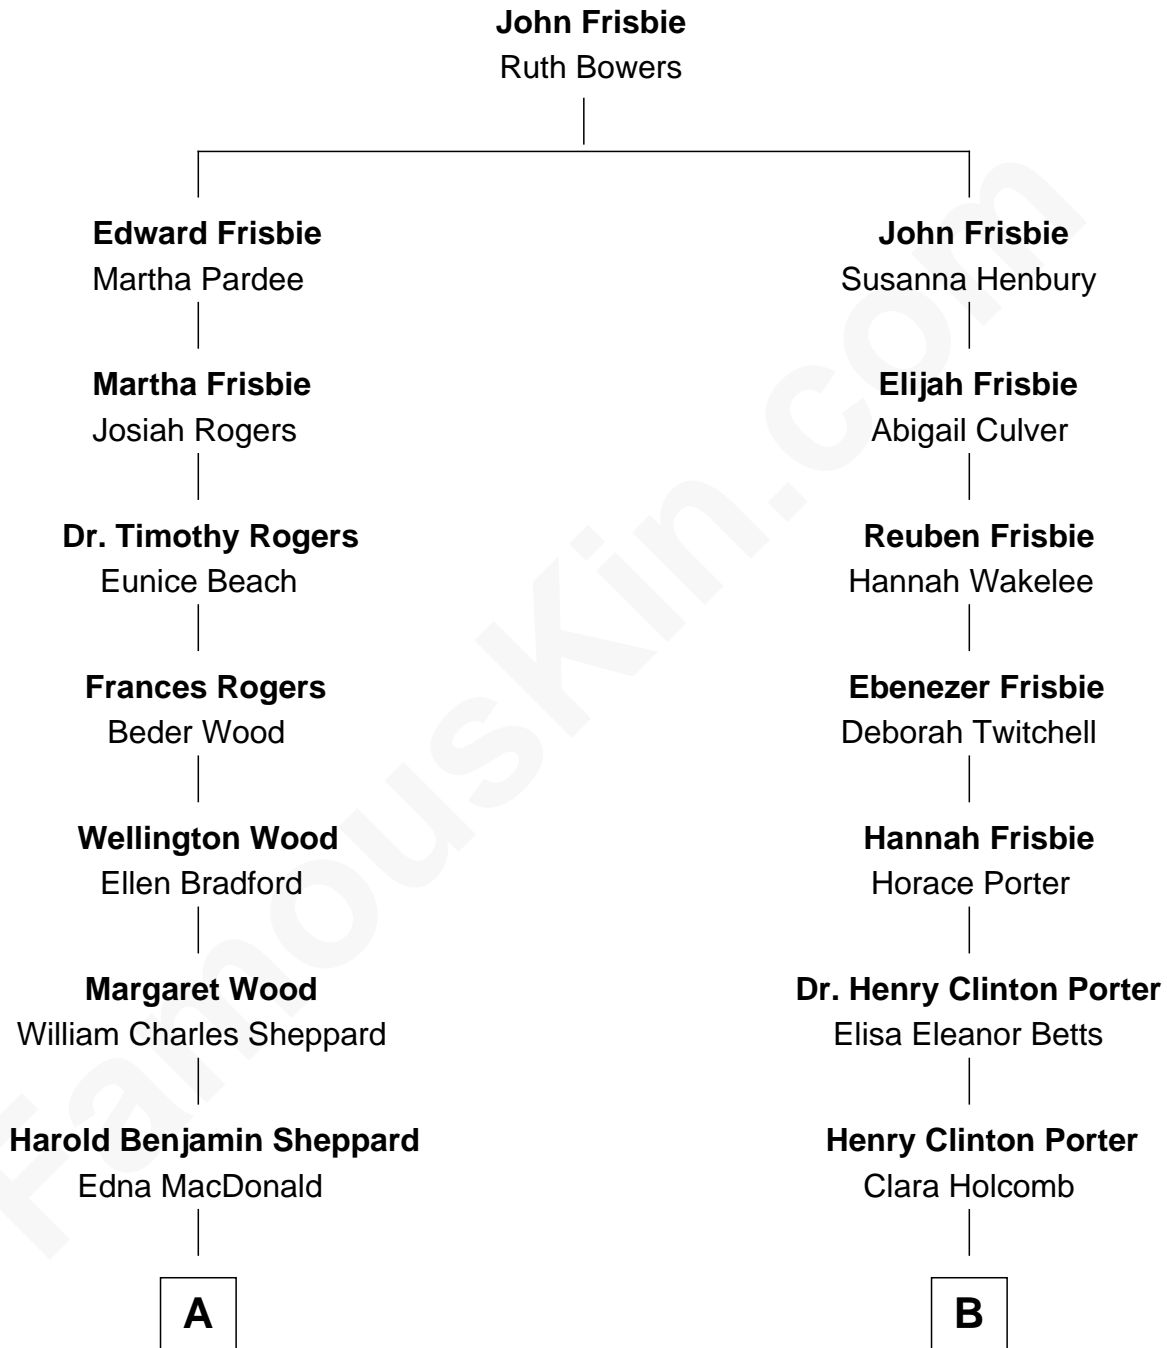

FamousKin.com

Relationship Chart of

Fergie

Singer, Songwriter and Actress

9th cousin 1 time removed of

Boris Johnson

Prime Minister of the United Kingdom

A

Patricia Sheppard
Harold Lee Ferguson

John Patrick Ferguson
Therese Ann Gore

Fergie
Singer, Songwriter and Actress

B

Helen Tracy Porter
Elias Avery Lowe

Frances Beatrice Lowe
Sir James Edmund Sanford Fawcett

Charlotte Offlow Fawcett
Stanley Patrick Johnson

Boris Johnson
Prime Minister of the United Kingdom