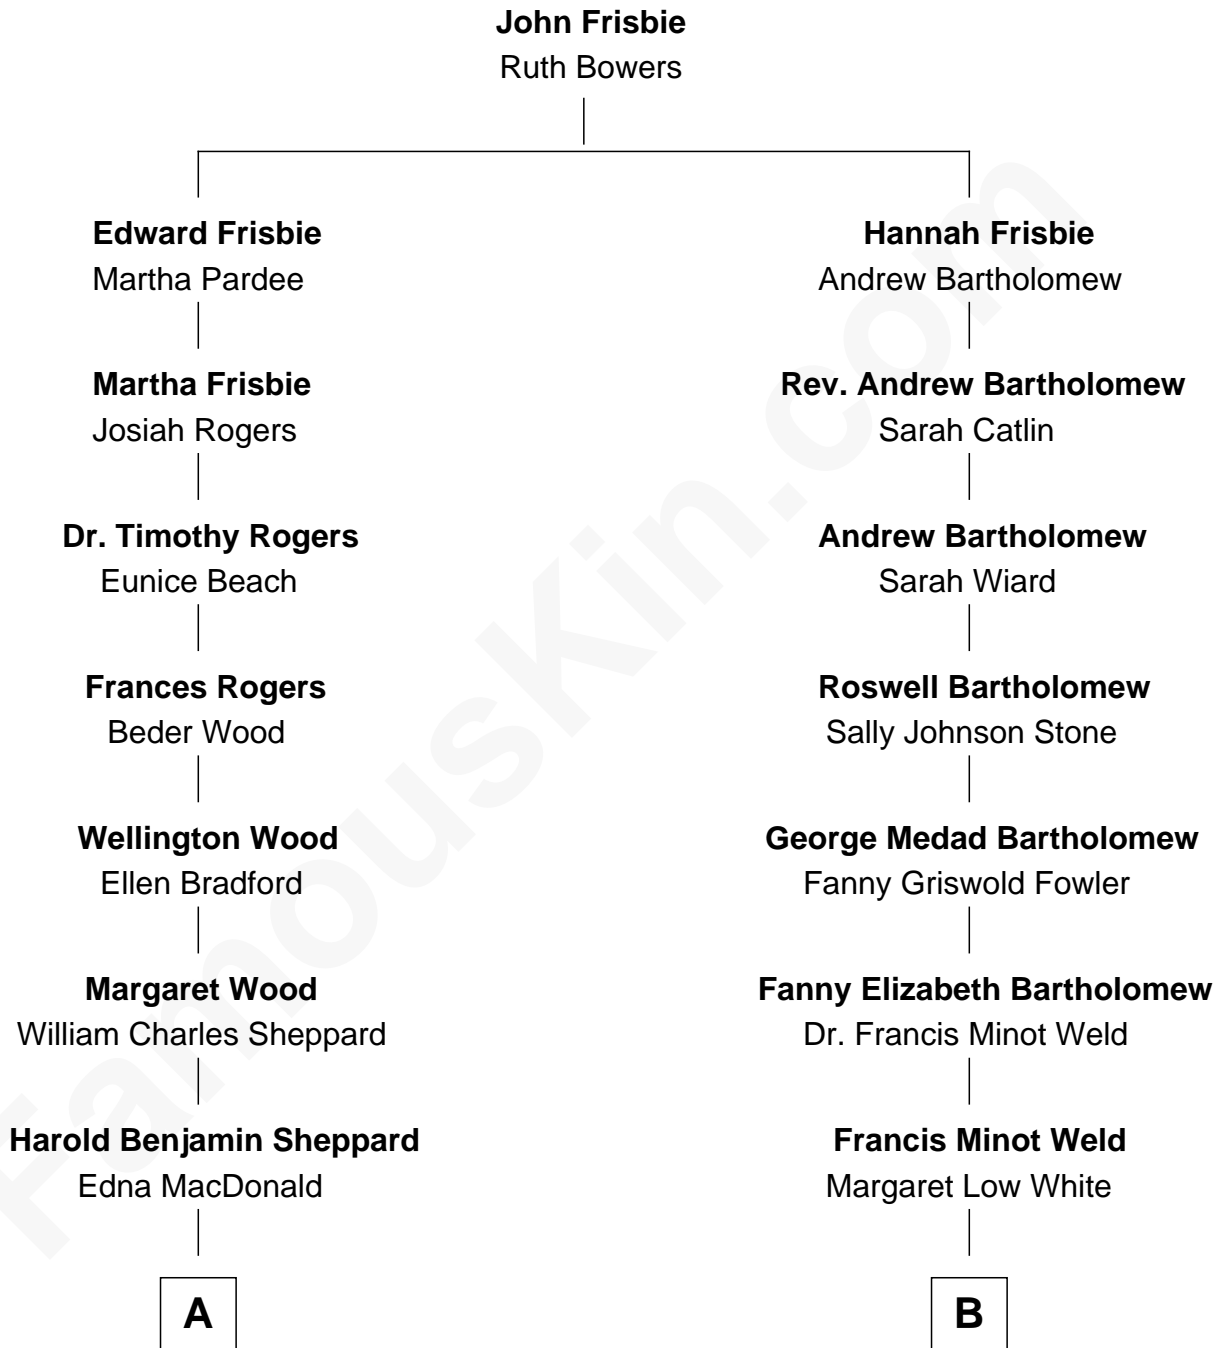

FamousKin.com Relationship Chart of

Fergie

Singer, Songwriter and Actress

8th cousin 1 time removed of

Bill Weld

68th Governor of Massachusetts

A

Patricia Sheppard
Harold Lee Ferguson

John Patrick Ferguson
Therese Ann Gore

Fergie
Singer, Songwriter and Actress

B

David Weld
Mary Blake Nichols

Bill Weld
68th Governor of Massachusetts

FamousKin.com