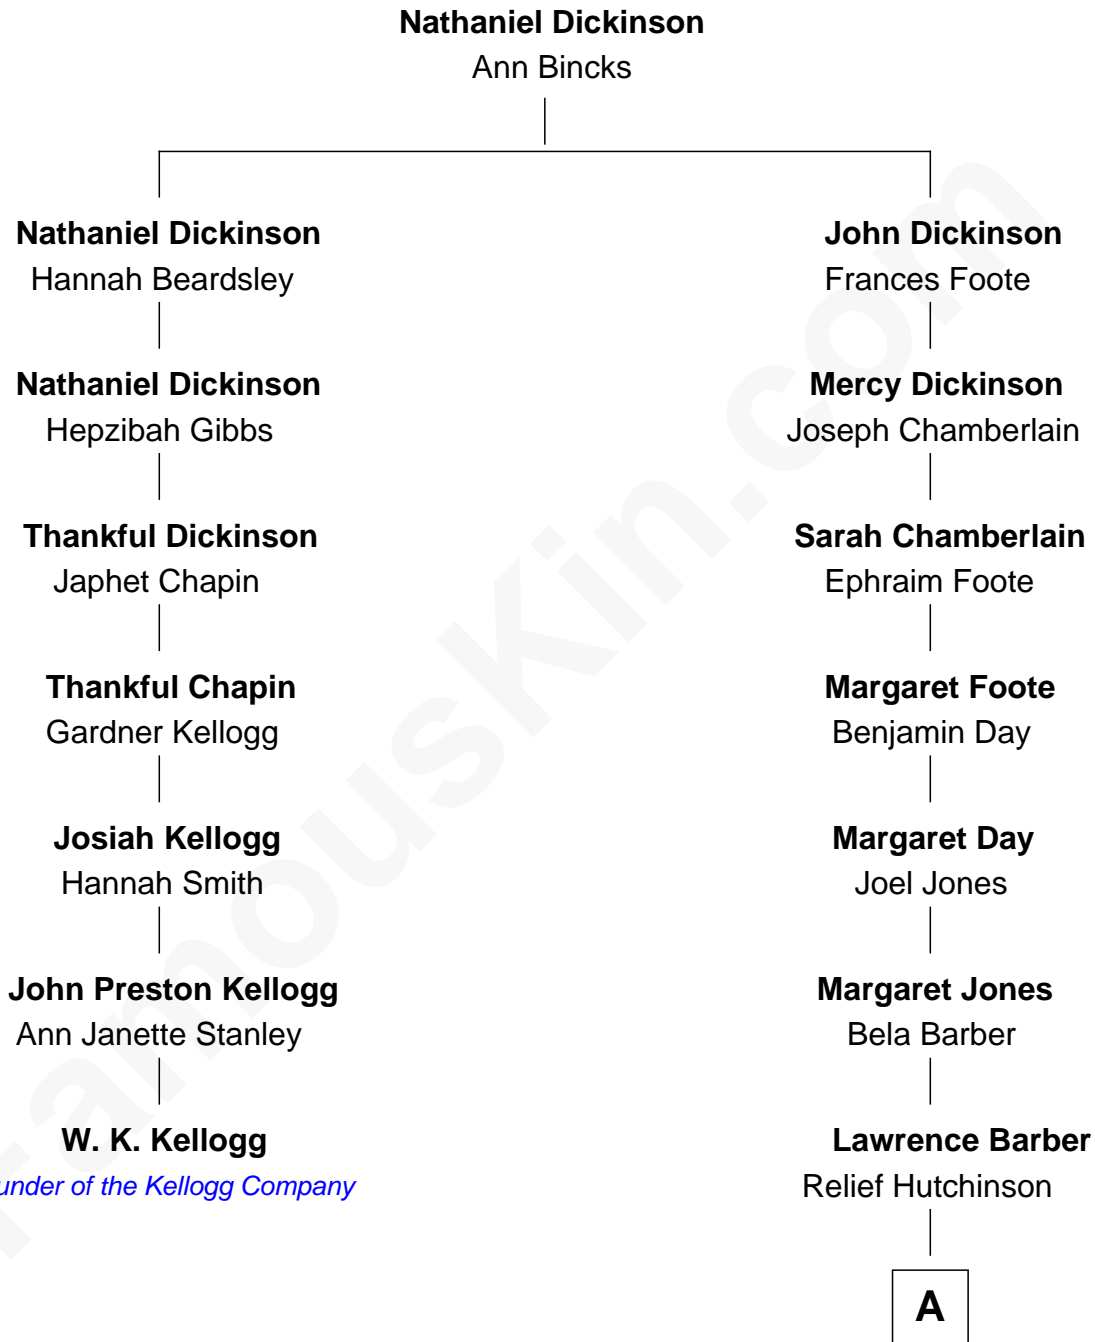

FamousKin.com

Relationship Chart of

W. K. Kellogg

Founder of the Kellogg Company

6th cousin 4 times removed of

Warren Buffett

Chairman & CEO, Berkshire Hathaway

A

—
Ford Bela Barber
Susan Ann Watson

—
Stella Frances Barber
John Ammon Stahl

—
Leila Stahl
Howard Homan Buffett

—
Warren Buffett
Chairman & CEO, Berkshire Hathaway

FamousKin.com