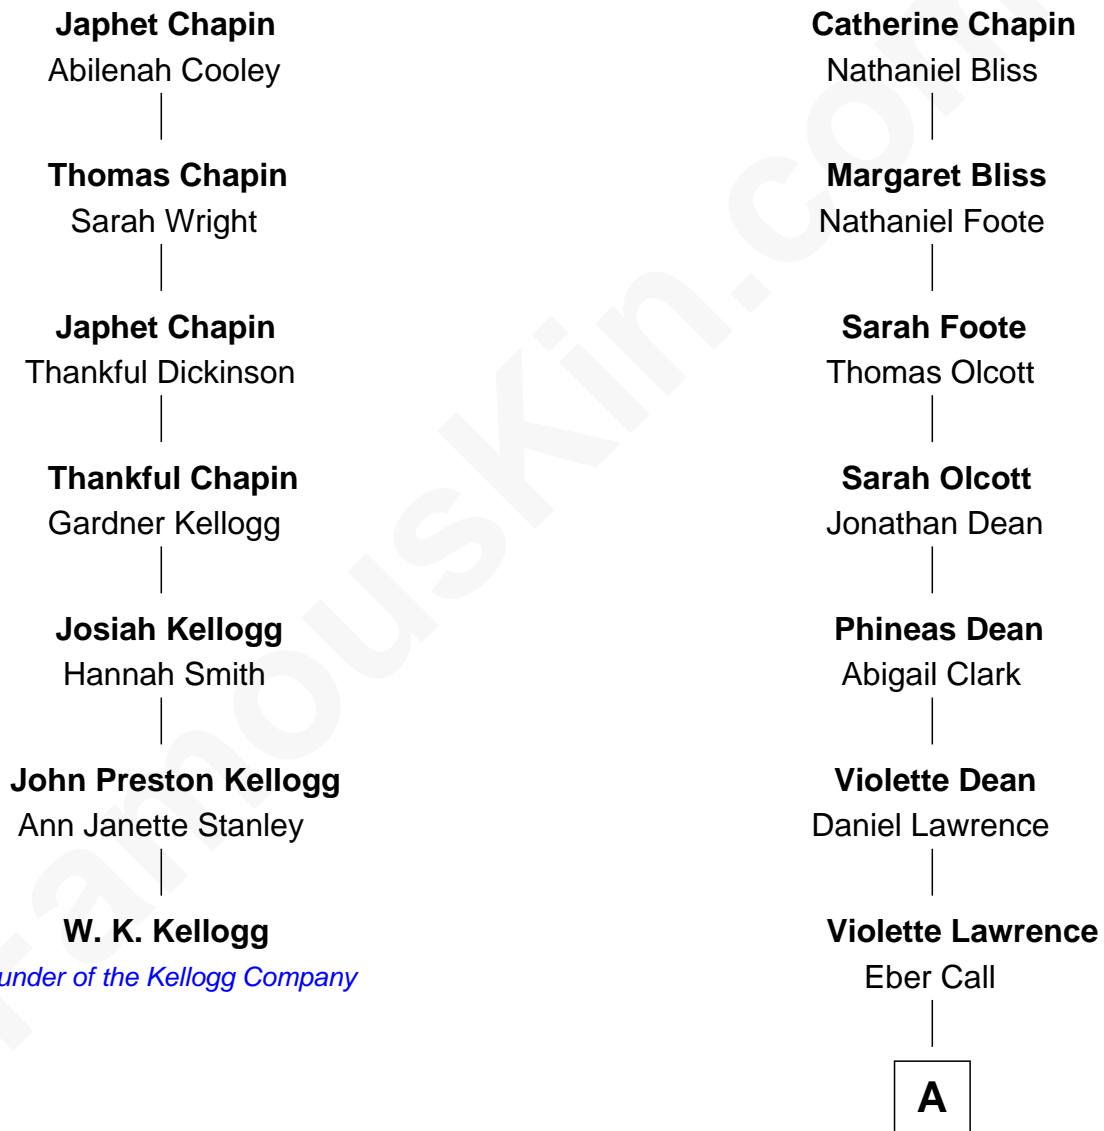

FamousKin.com Relationship Chart of **W. K. Kellogg**

Founder of the Kellogg Company

6th cousin 3 times removed of

Walt Disney

Co-Founder of The Walt Disney Company

Samuel Chapin

Cicely Penney

A