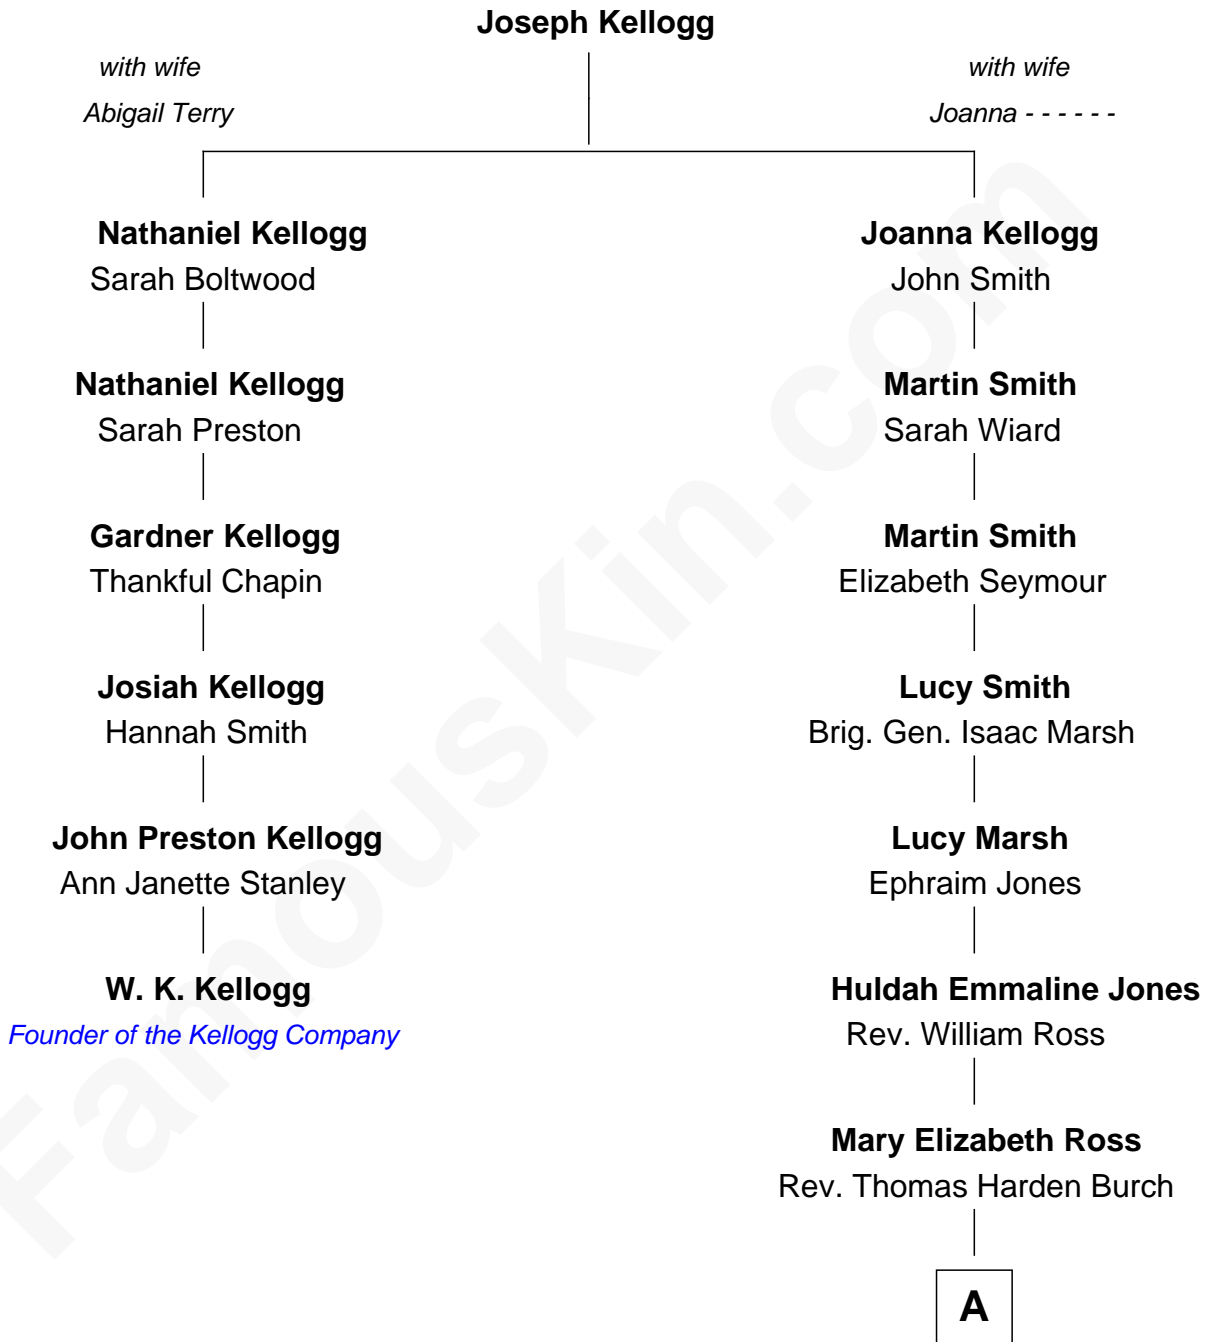

# FamousKin.com Relationship Chart of W. K. Kellogg

*Founder of the Kellogg Company*

5th cousin 6 times removed of

**Julie Bowen**

*TV and Movie Actress*

**A**

**William R. Burch**

Sophia F. Mooney

**Mary Ross Burch**

Charles Daniel Frey

**Charles Daniel Frey**

Sue Kingsley Carl

**Suzanne Frey**

John Alexander Luetkemeyer

**Julie Bowen**

*TV and Movie Actress*