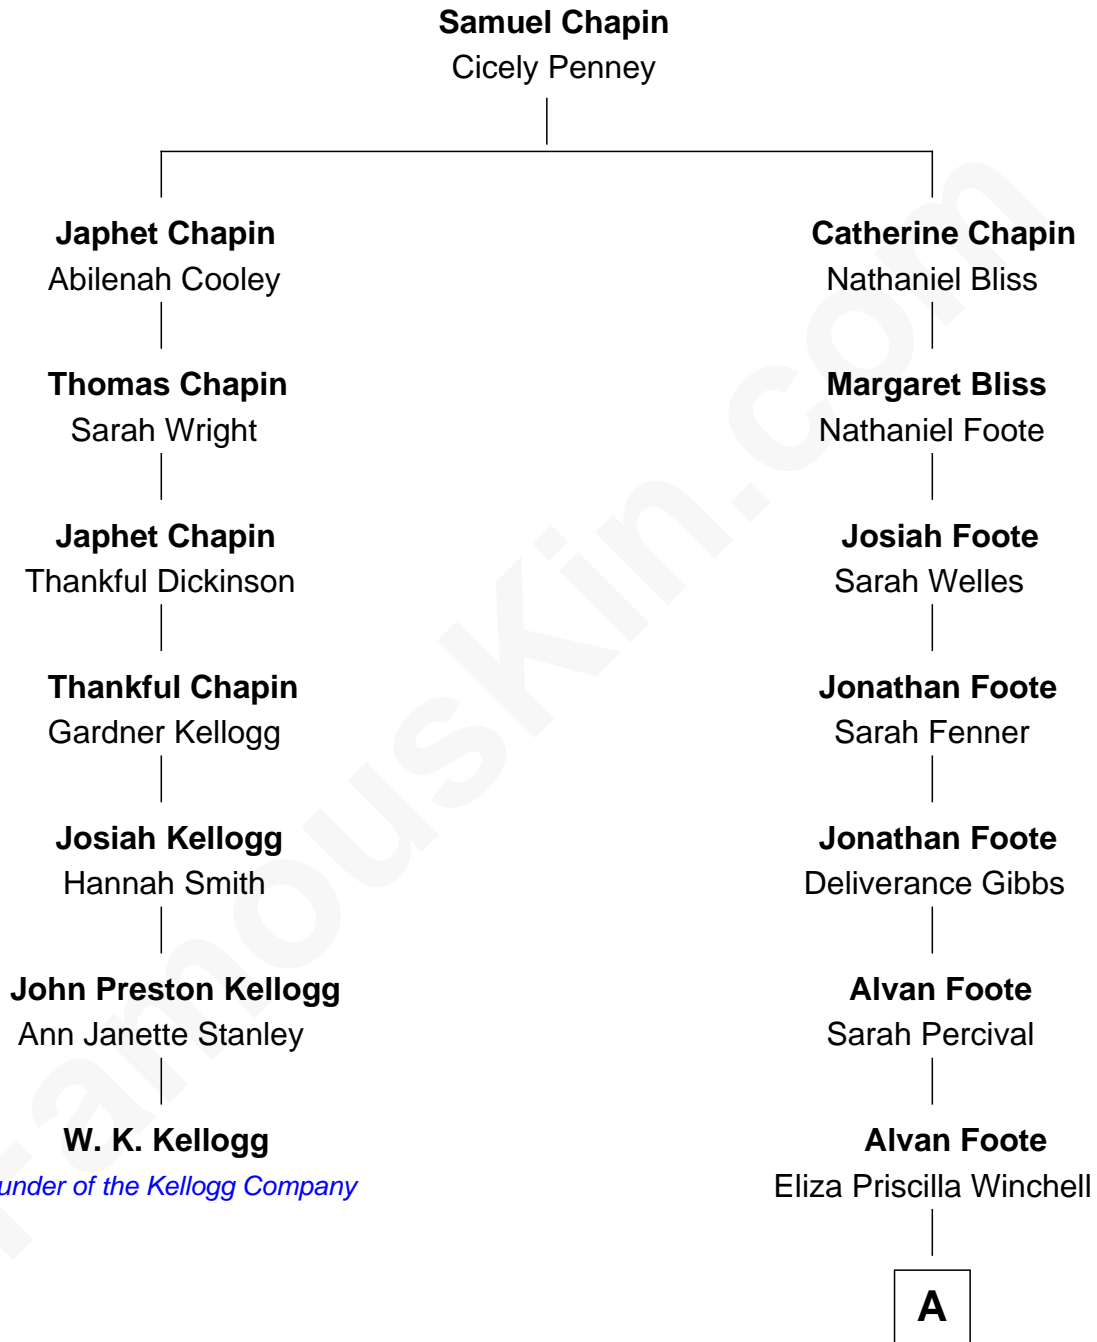

FamousKin.com

Relationship Chart of

W. K. Kellogg

Founder of the Kellogg Company

6th cousin 4 times removed of

Richard Chamberlain

TV and Movie Actor

A

Julia Sophia Foote

Fordyce Roper

Carolyn Derby Roper

Dr. August Wilhelm von Benzon

Elsa Winnifred von Benzon

Charles Axion Chamberlain

Richard Chamberlain

TV and Movie Actor