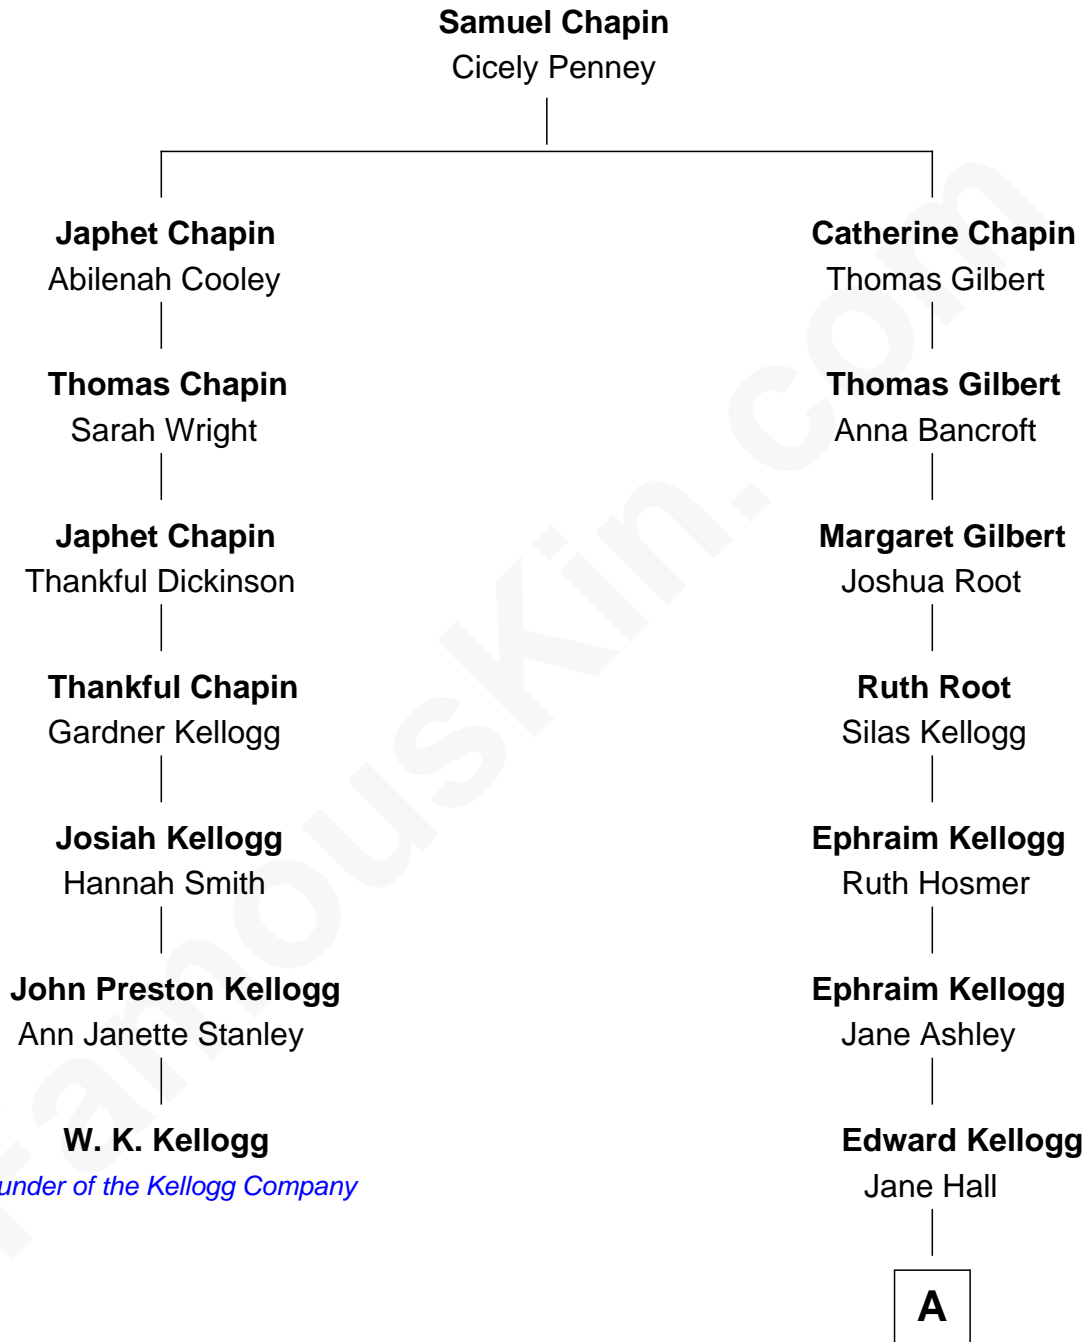

FamousKin.com

Relationship Chart of

W. K. Kellogg

Founder of the Kellogg Company

6th cousin 5 times removed of

Clint Eastwood

TV & Film Actor and Director

A

—
Cordelia Kellogg

Edward Franklin Bartholomew

—
Sophia Aurelia Bartholomew

Charles Claude Runner

—
Waldo Errol Runner

Virginia May McClanahan

—
Margaret Ruth Runner

Clinton Eastwood